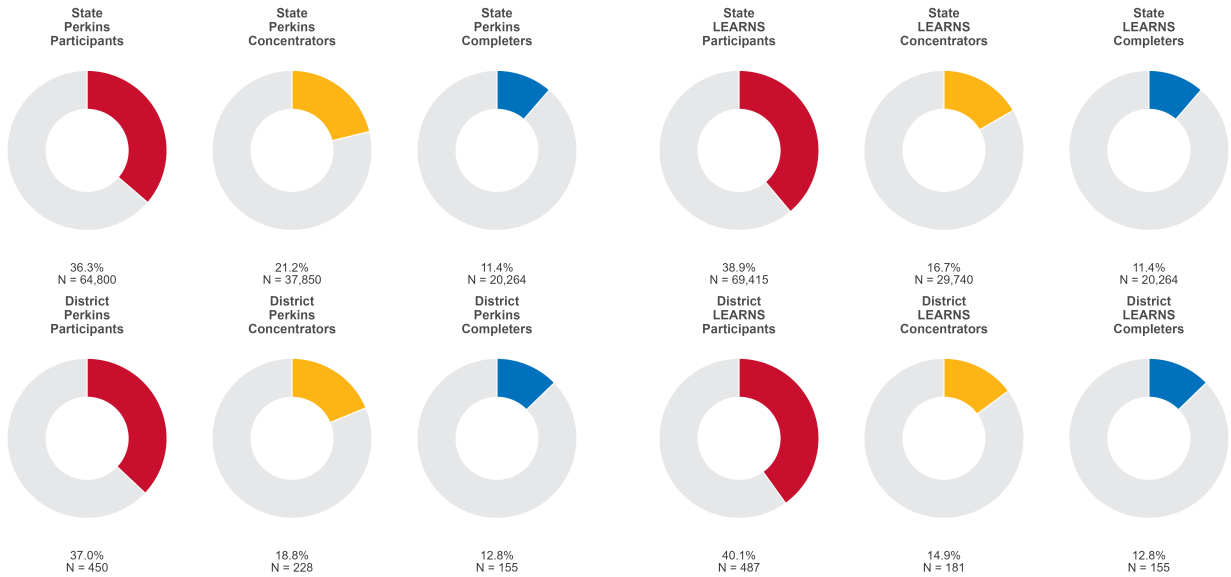

2025 CTE SUMMARY REPORT

ALMA SCHOOL DISTRICT

Enrollment includes Grades 8–12 students.

PERFORMANCE SCORES RELATIVE TO TARGETS

CTE Concentrators

A [comprehensive program report](#) is available for more detailed information on all performance measures.