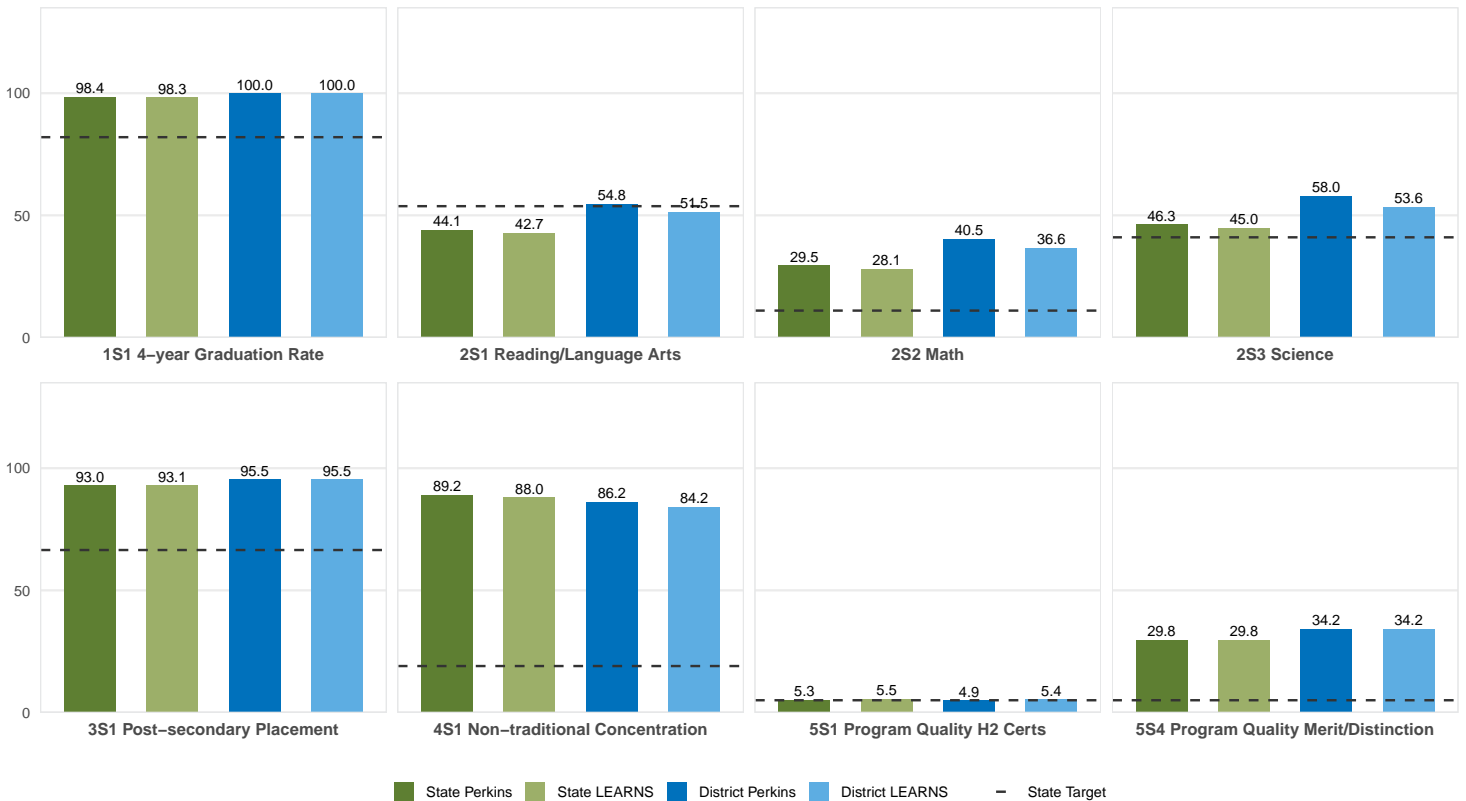

2025 CTE SUMMARY REPORT

ALMA SCHOOL DISTRICT

Enrollment includes Grades 8–12 students.

PERFORMANCE SCORES RELATIVE TO TARGETS

CTE Concentrators

A [comprehensive program report](#) is available for more detailed information on all performance measures.