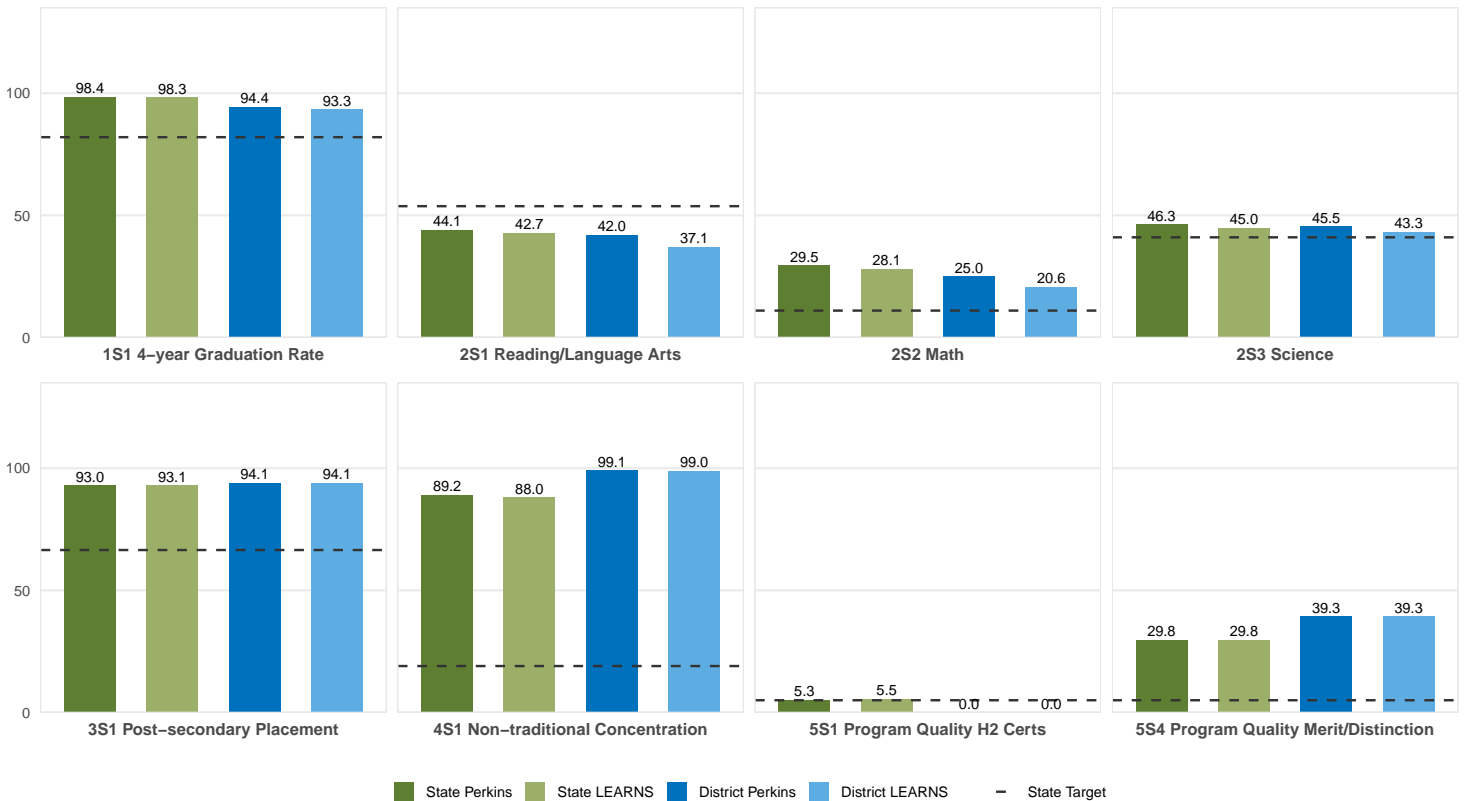

2025 CTE SUMMARY REPORT

CEDARVILLE SCHOOL DISTRICT

Enrollment includes Grades 8–12 students.

PERFORMANCE SCORES RELATIVE TO TARGETS

CTE Concentrators

A [comprehensive program report](#) is available for more detailed information on all performance measures.