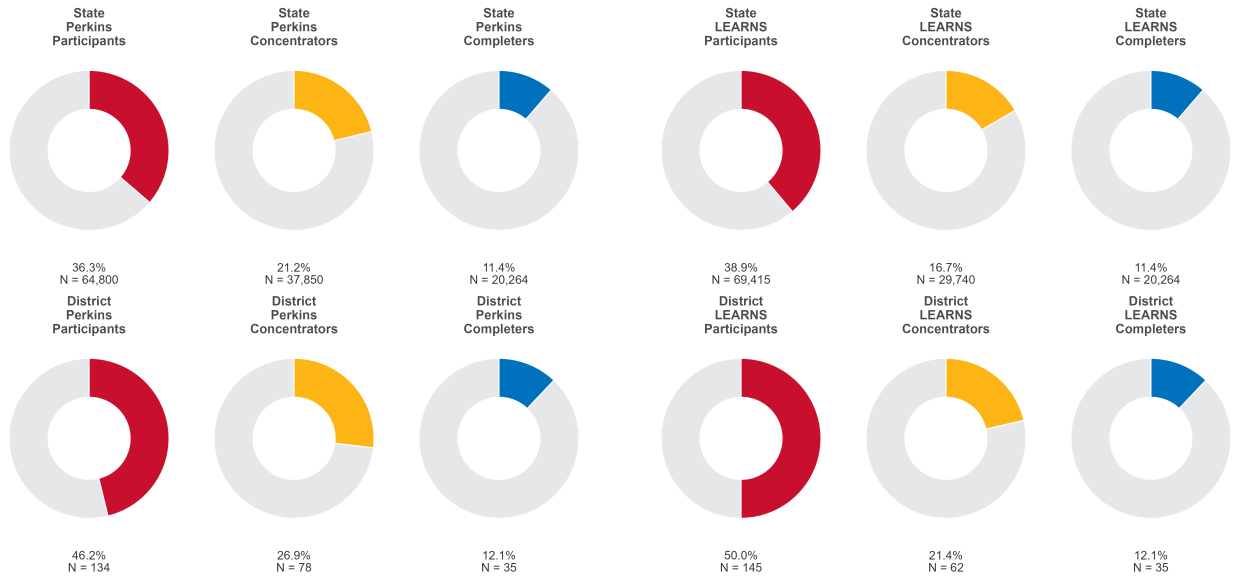

2025 CTE SUMMARY REPORT

CEDARVILLE SCHOOL DISTRICT

Enrollment includes Grades 8–12 students.

PERFORMANCE SCORES RELATIVE TO TARGETS

CTE Concentrators

A [comprehensive program report](#) is available for more detailed information on all performance measures.