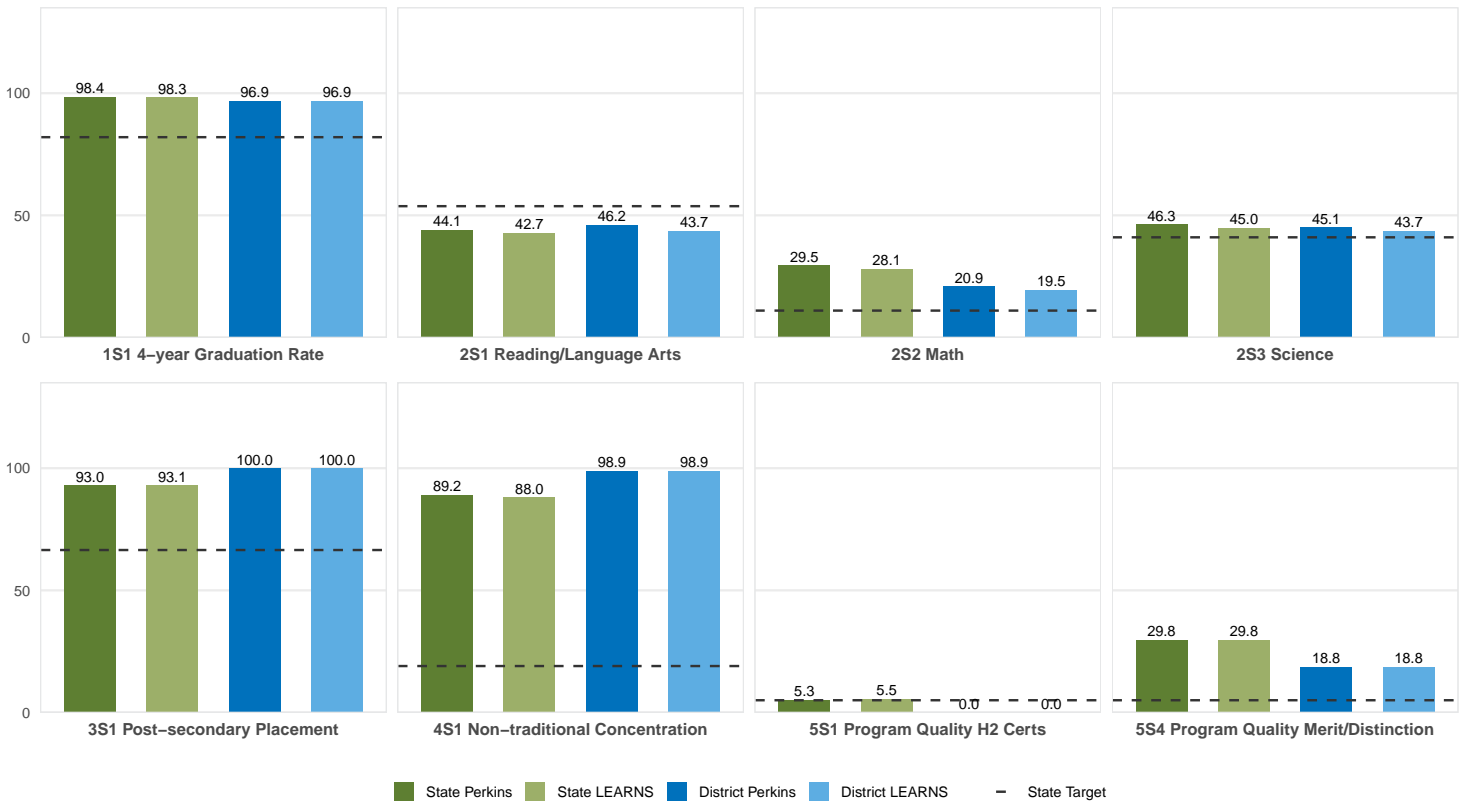

2025 CTE SUMMARY REPORT

MOUNTAINBURG SCHOOL DISTRICT

Enrollment includes Grades 8–12 students.

PERFORMANCE SCORES RELATIVE TO TARGETS

CTE Concentrators

A [comprehensive program report](#) is available for more detailed information on all performance measures.