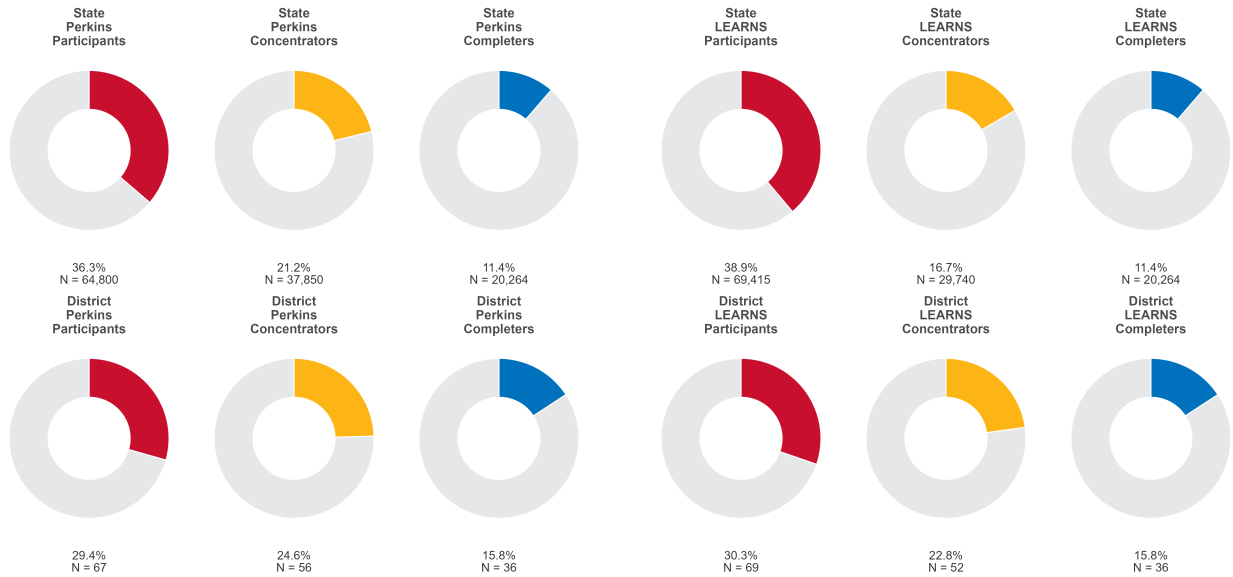

2025 CTE SUMMARY REPORT

MOUNTAINBURG SCHOOL DISTRICT

Enrollment includes Grades 8–12 students.

PERFORMANCE SCORES RELATIVE TO TARGETS

CTE Concentrators

A [comprehensive program report](#) is available for more detailed information on all performance measures.