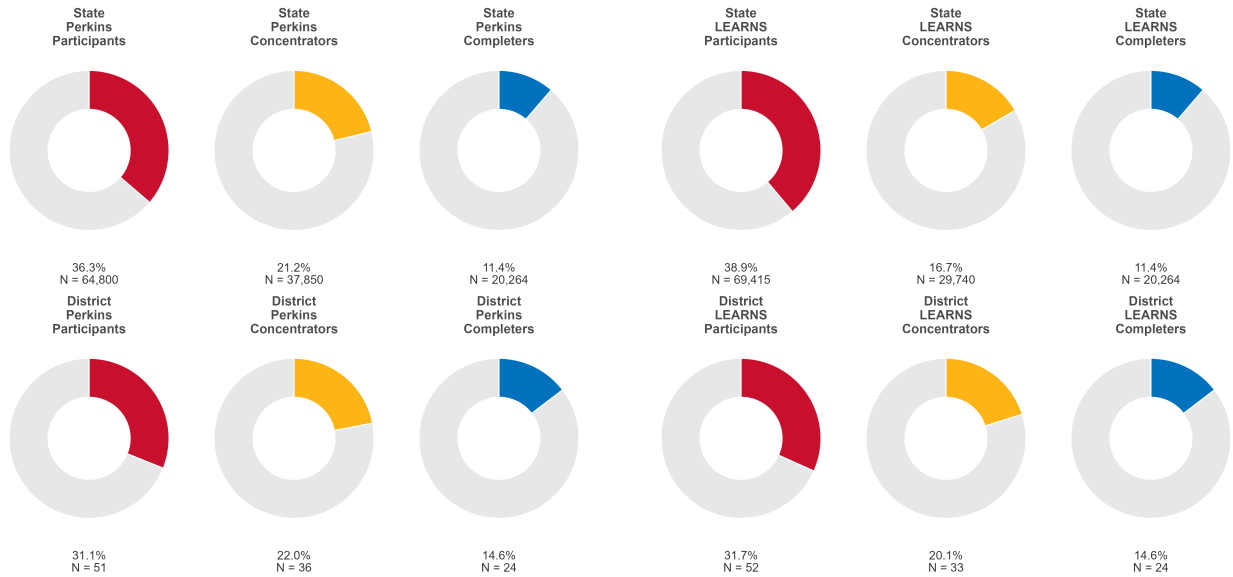

2025 CTE SUMMARY REPORT

MULBERRY/PLEASANT VIEW BI-COUNTY SCHOOLS

Enrollment includes Grades 8–12 students.

PERFORMANCE SCORES RELATIVE TO TARGETS

CTE Concentrators

A [comprehensive program report](#) is available for more detailed information on all performance measures.