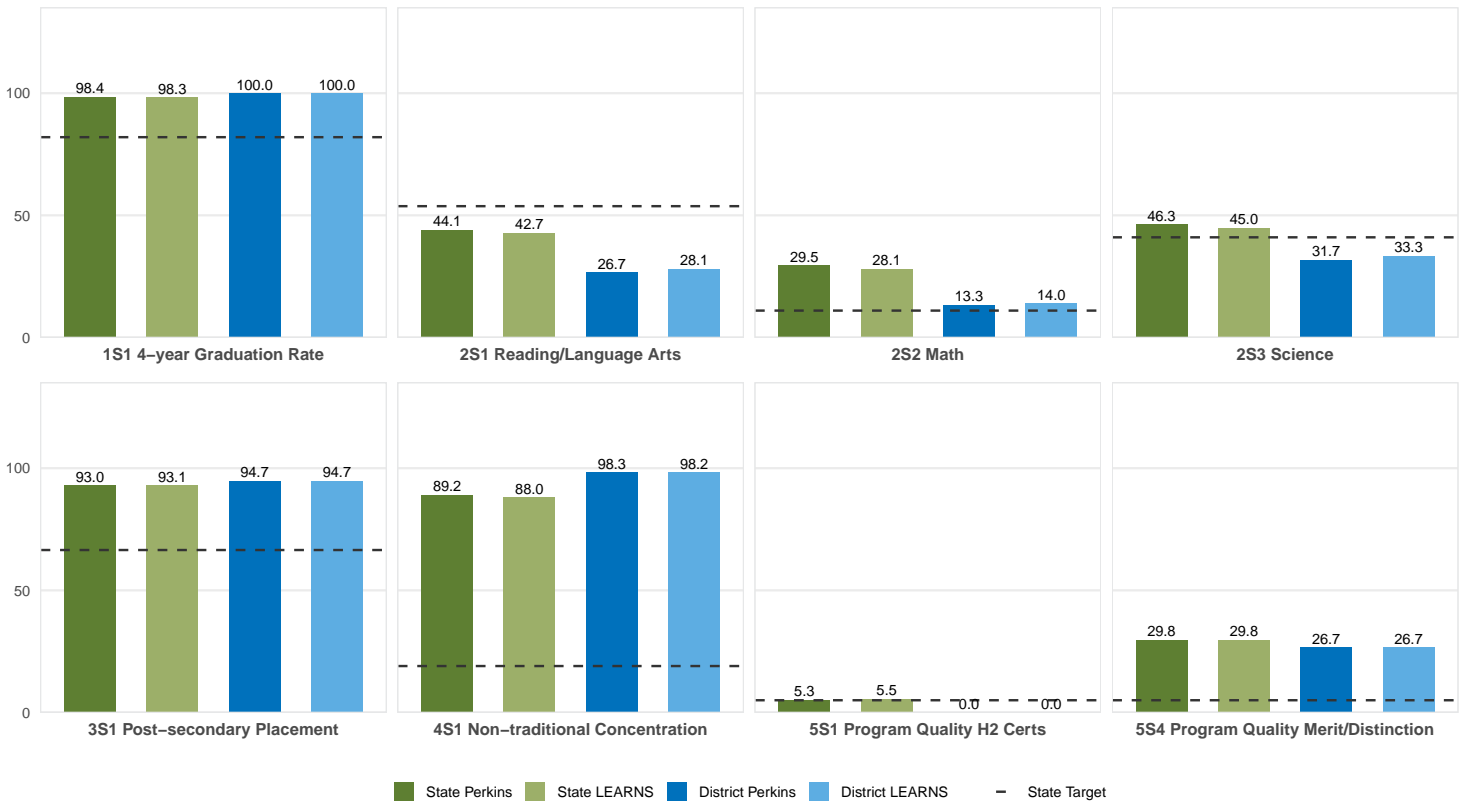

2025 CTE SUMMARY REPORT

MULBERRY/PLEASANT VIEW BI-COUNTY SCHOOLS

Enrollment includes Grades 8–12 students.

PERFORMANCE SCORES RELATIVE TO TARGETS

CTE Concentrators

A [comprehensive program report](#) is available for more detailed information on all performance measures.