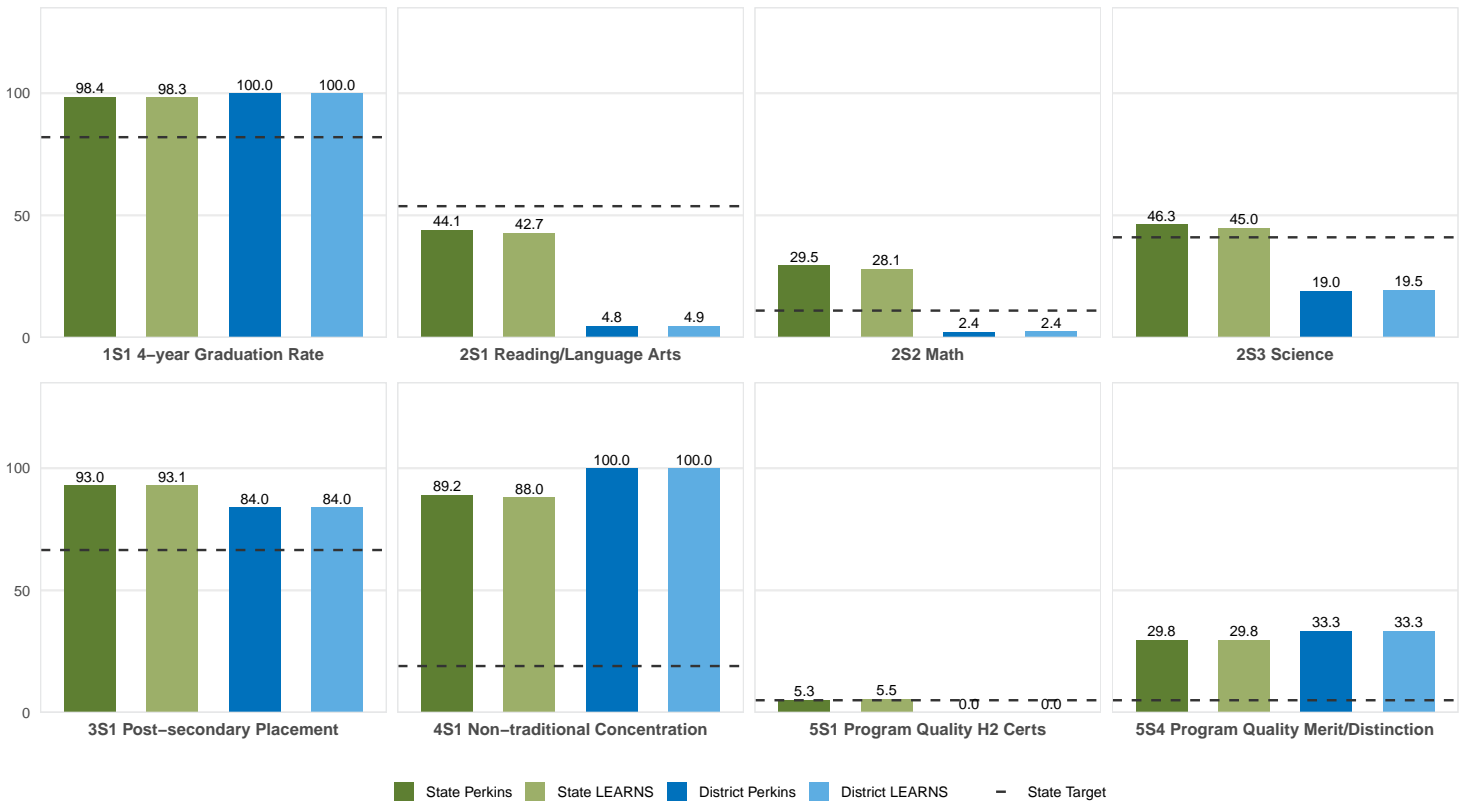

PERFORMANCE SCORES RELATIVE TO TARGETS

CTE Concentrators

A [comprehensive program report](#) is available for more detailed information on all performance measures.