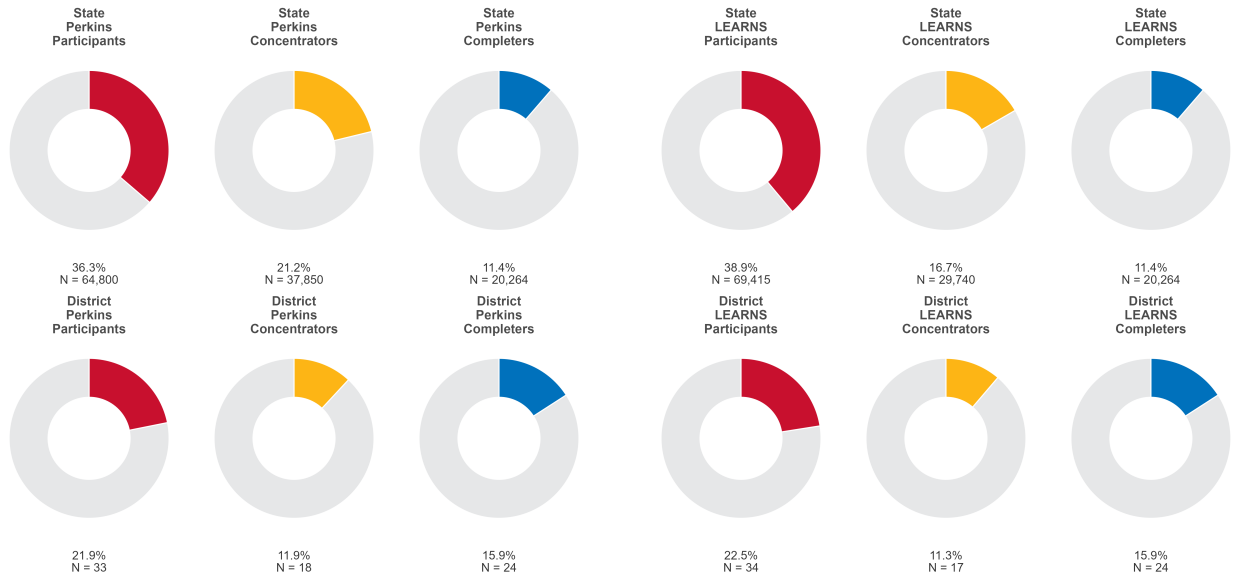

## EARLE SCHOOL DISTRICT

Enrollment includes Grades 8–12 students.