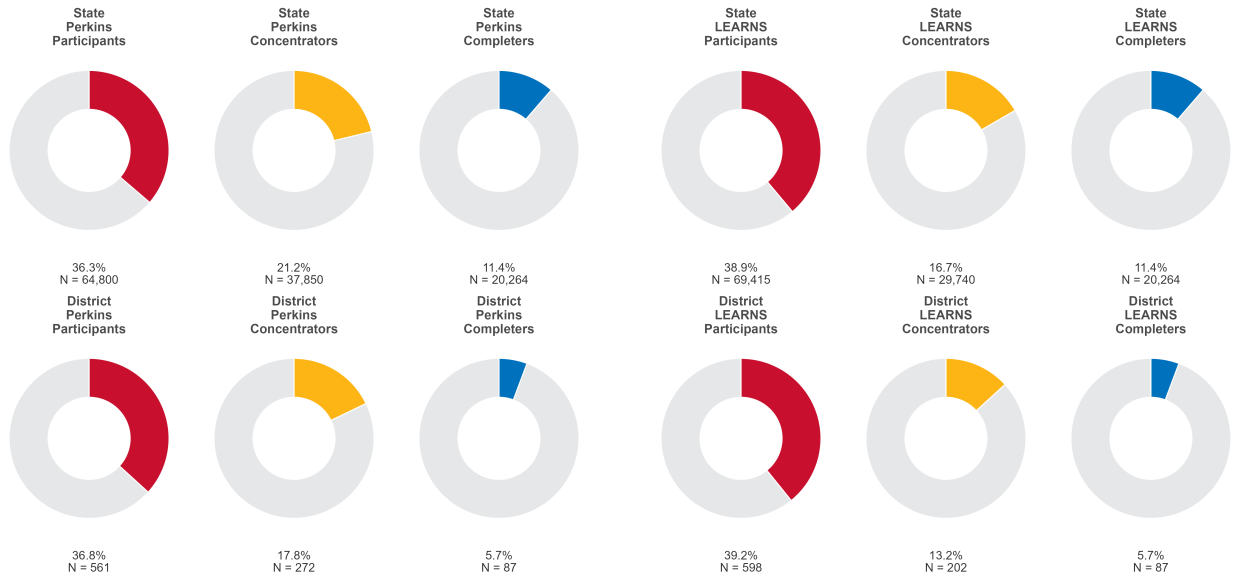

2025 CTE SUMMARY REPORT

MARION SCHOOL DISTRICT

Enrollment includes Grades 8–12 students.

PERFORMANCE SCORES RELATIVE TO TARGETS

CTE Concentrators

A [comprehensive program report](#) is available for more detailed information on all performance measures.