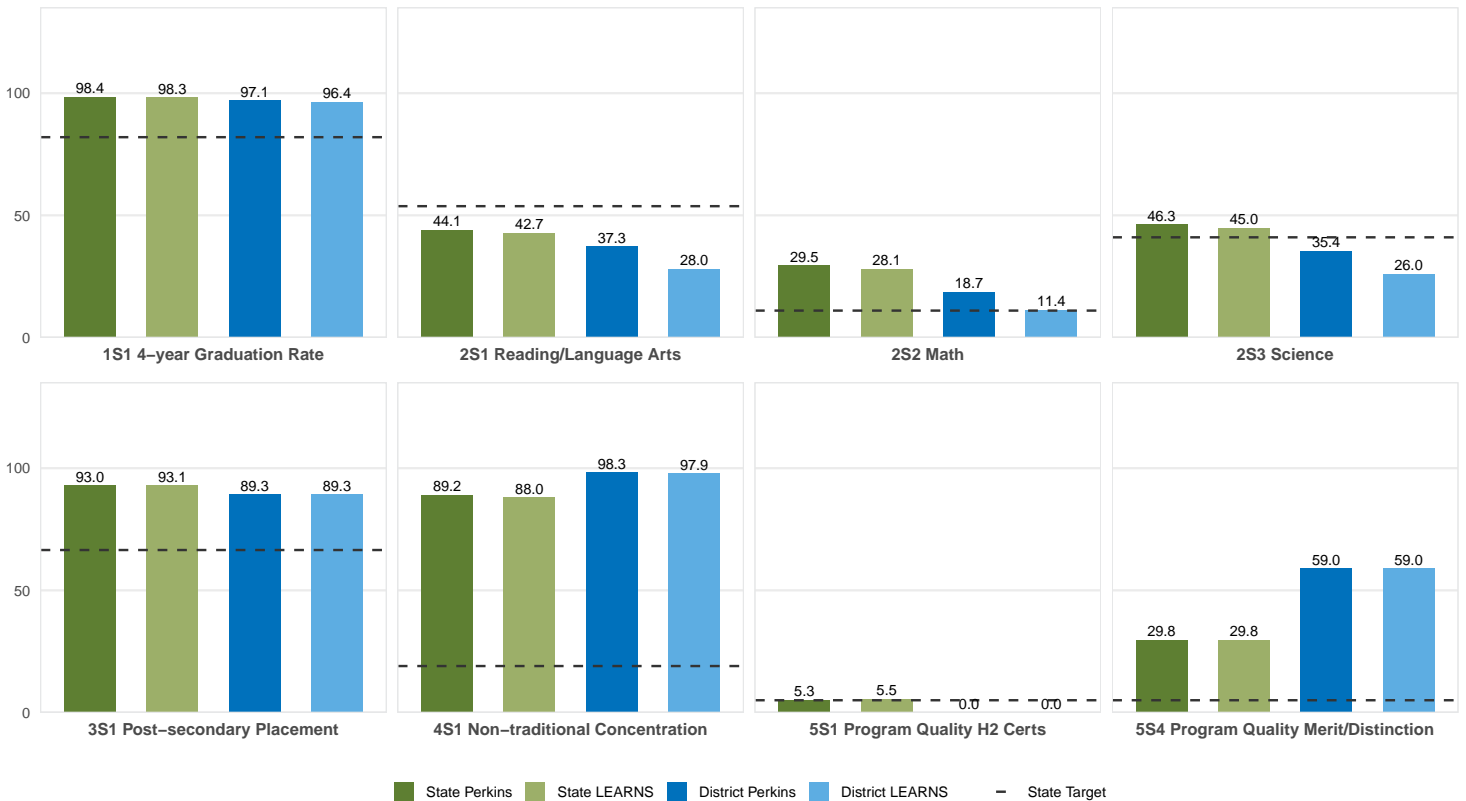

2025 CTE SUMMARY REPORT

MARION SCHOOL DISTRICT

Enrollment includes Grades 8–12 students.

PERFORMANCE SCORES RELATIVE TO TARGETS

CTE Concentrators

A [comprehensive program report](#) is available for more detailed information on all performance measures.