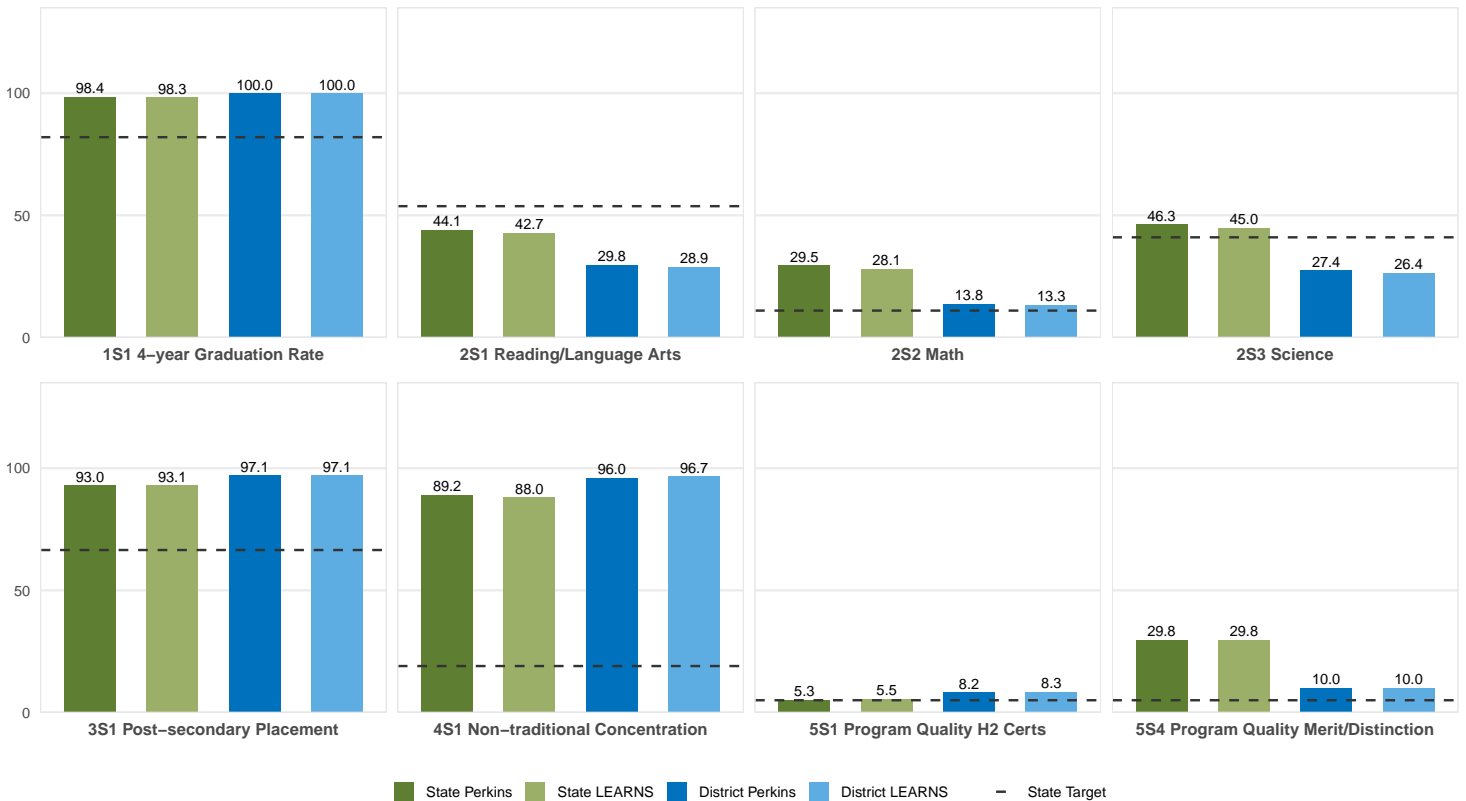

2025 CTE SUMMARY REPORT

FORDYCE SCHOOL DISTRICT

Enrollment includes Grades 8–12 students.

PERFORMANCE SCORES RELATIVE TO TARGETS

CTE Concentrators

A [comprehensive program report](#) is available for more detailed information on all performance measures.