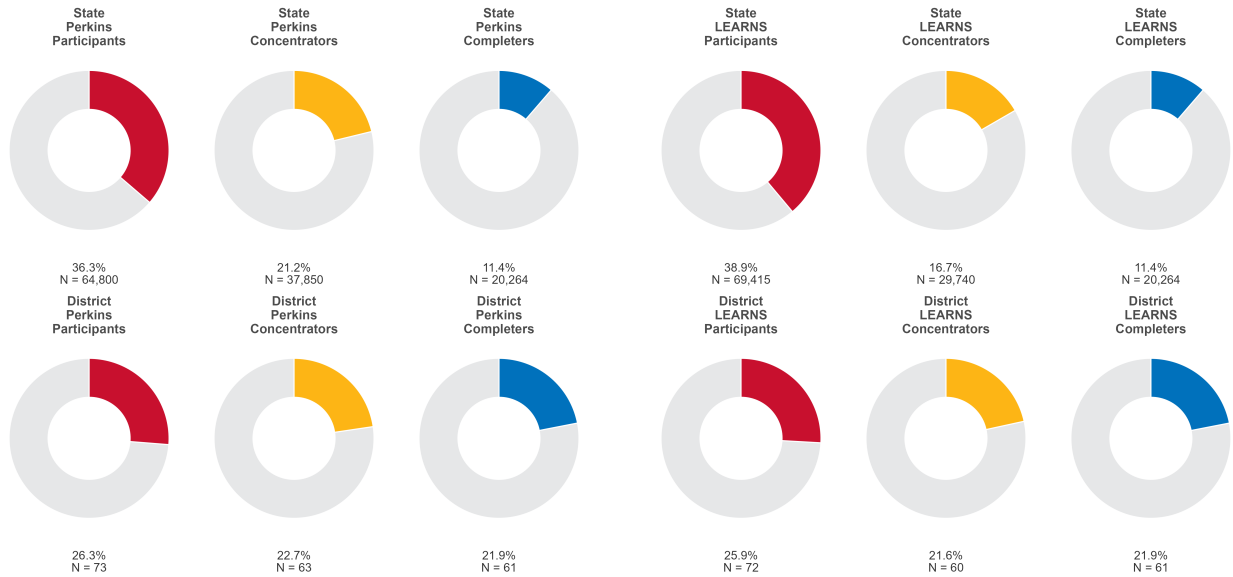

2025 CTE SUMMARY REPORT

FORDYCE SCHOOL DISTRICT

Enrollment includes Grades 8–12 students.

PERFORMANCE SCORES RELATIVE TO TARGETS

CTE Concentrators

A [comprehensive program report](#) is available for more detailed information on all performance measures.