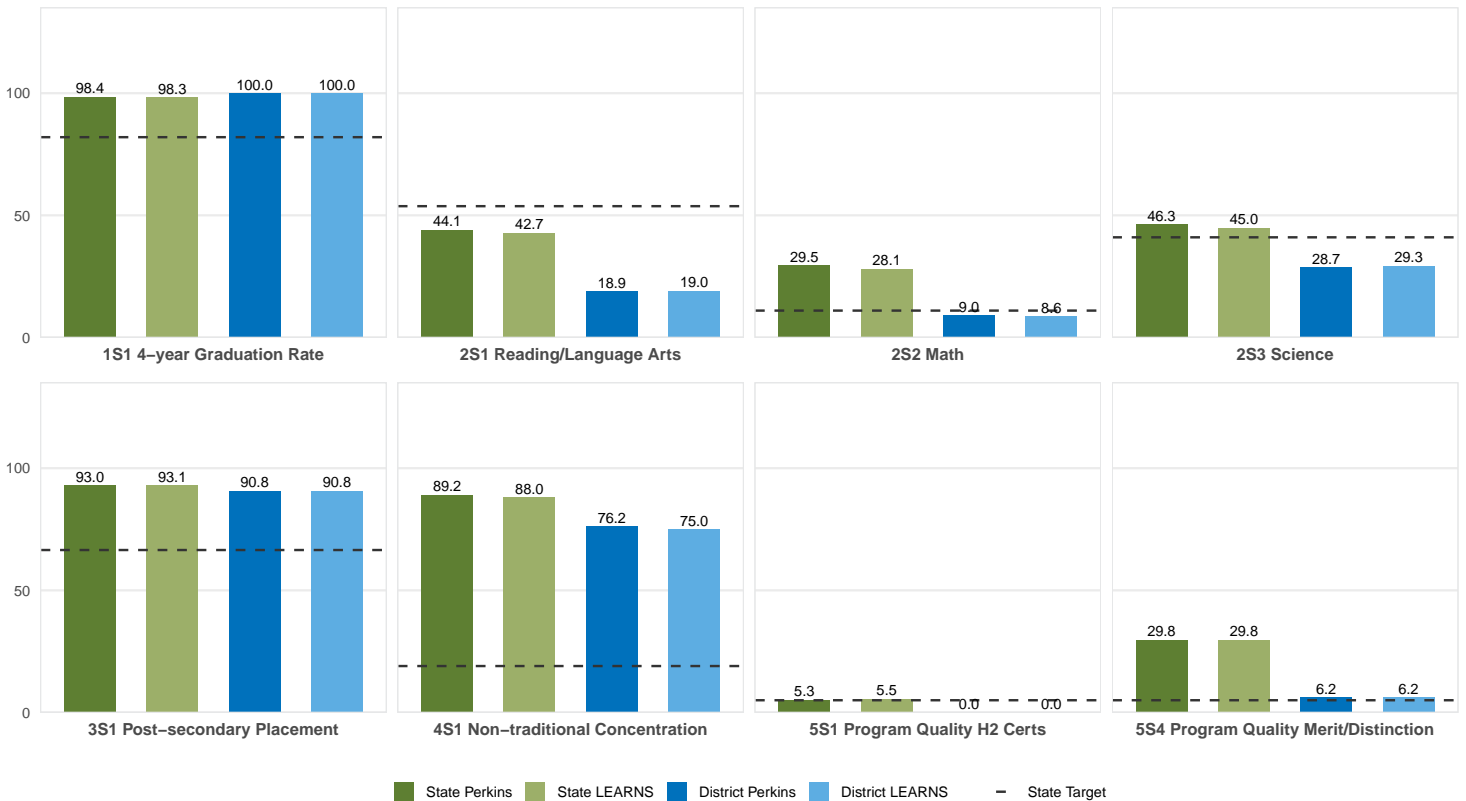

2025 CTE SUMMARY REPORT

DUMAS SCHOOL DISTRICT

Enrollment includes Grades 8–12 students.

PERFORMANCE SCORES RELATIVE TO TARGETS

CTE Concentrators

A [comprehensive program report](#) is available for more detailed information on all performance measures.