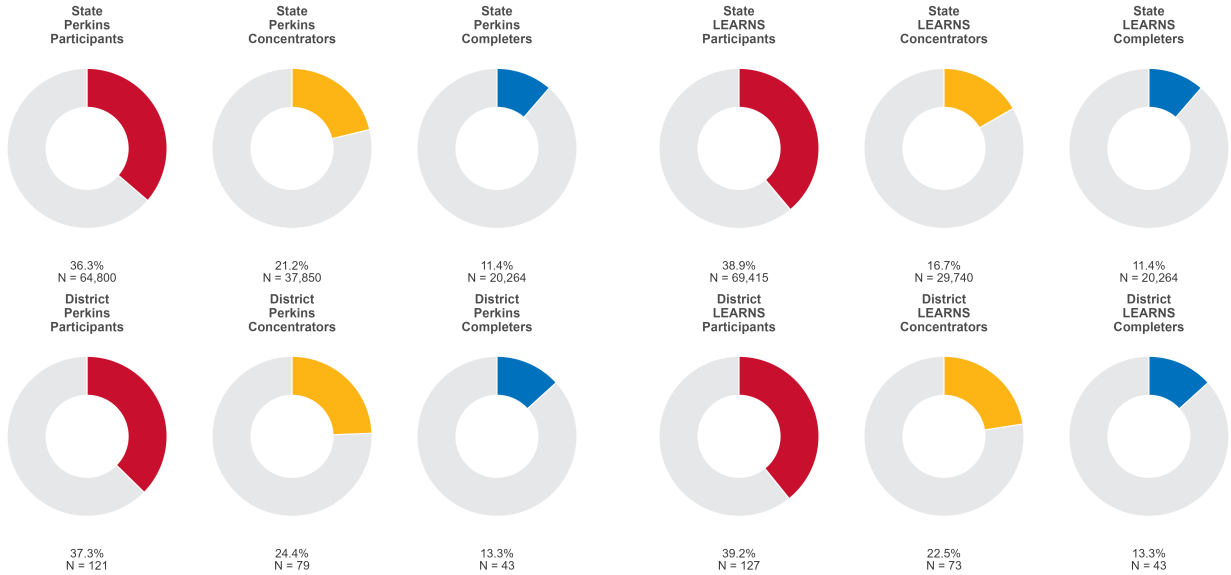

2025 CTE SUMMARY REPORT

DUMAS SCHOOL DISTRICT

Enrollment includes Grades 8–12 students.

PERFORMANCE SCORES RELATIVE TO TARGETS

CTE Concentrators

A [comprehensive program report](#) is available for more detailed information on all performance measures.