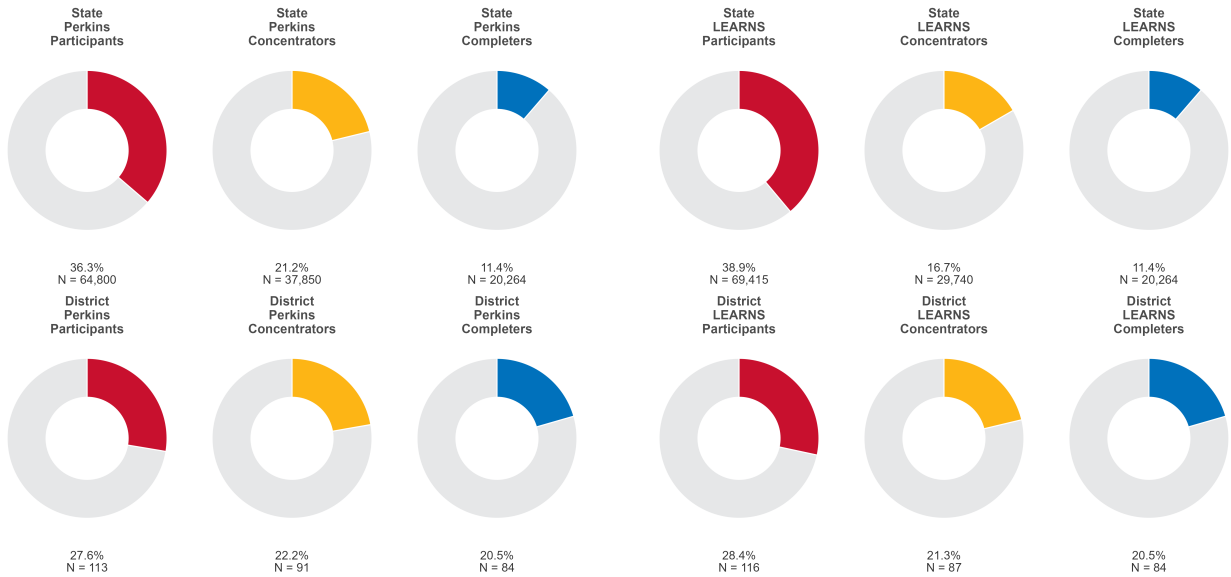

2025 CTE SUMMARY REPORT

MCGEHEE SCHOOL DISTRICT

Enrollment includes Grades 8–12 students.

PERFORMANCE SCORES RELATIVE TO TARGETS

CTE Concentrators

A [comprehensive program report](#) is available for more detailed information on all performance measures.