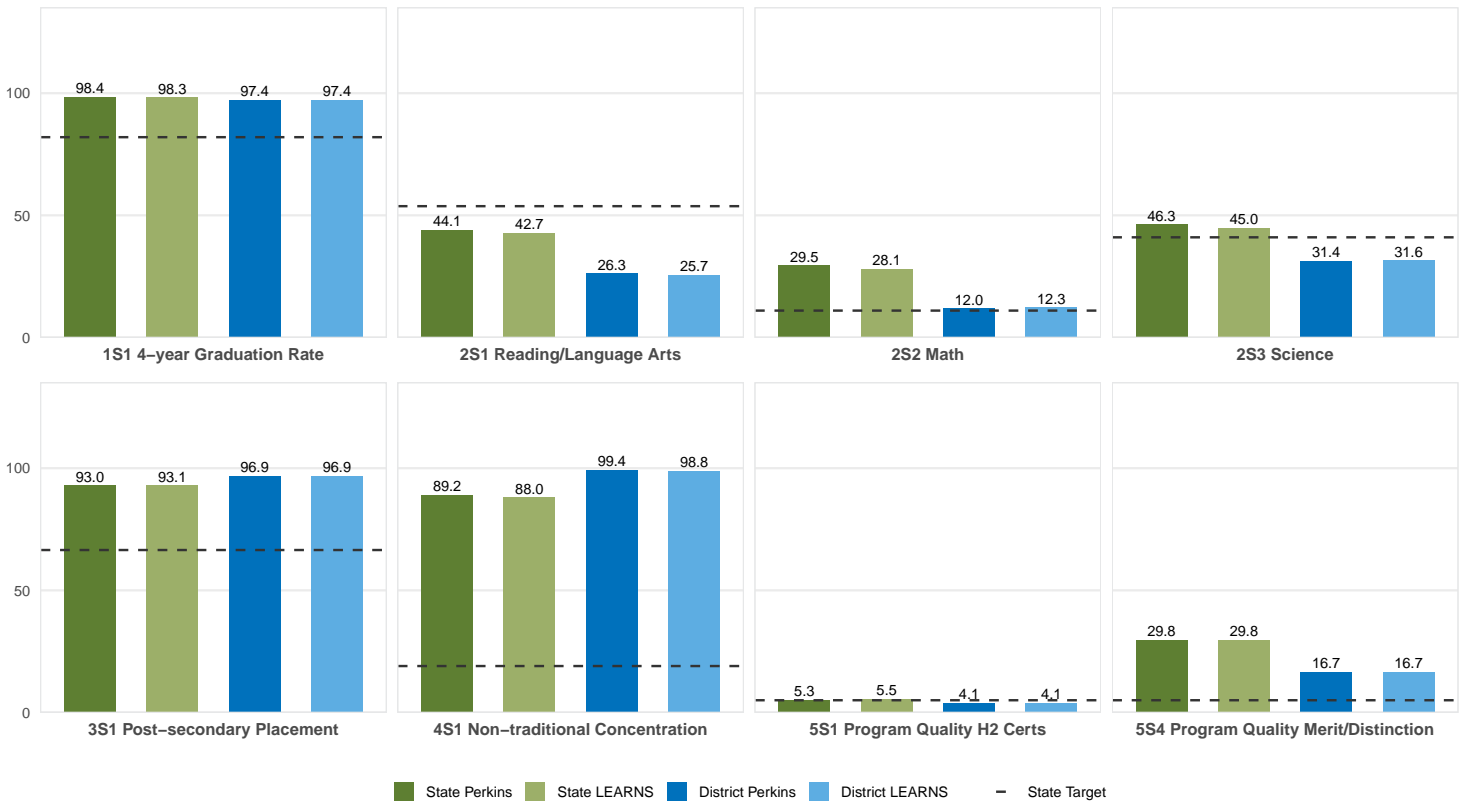

2025 CTE SUMMARY REPORT

MCGEHEE SCHOOL DISTRICT

Enrollment includes Grades 8–12 students.

PERFORMANCE SCORES RELATIVE TO TARGETS

CTE Concentrators

A [comprehensive program report](#) is available for more detailed information on all performance measures.