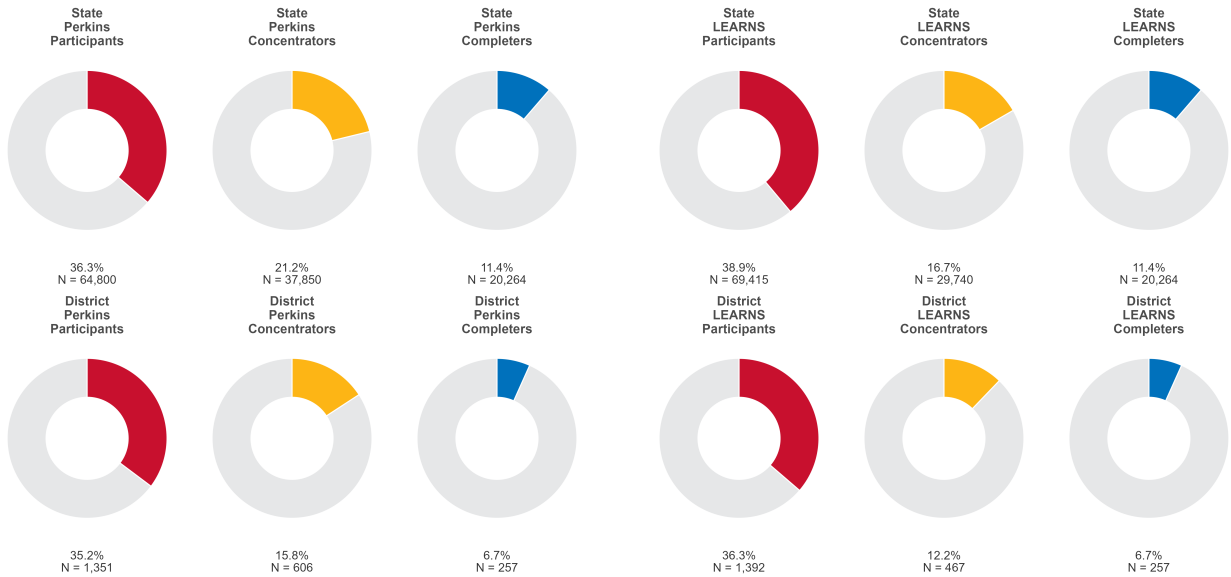

2025 CTE SUMMARY REPORT

CONWAY SCHOOL DISTRICT

Enrollment includes Grades 8–12 students.

PERFORMANCE SCORES RELATIVE TO TARGETS

CTE Concentrators

A [comprehensive program report](#) is available for more detailed information on all performance measures.