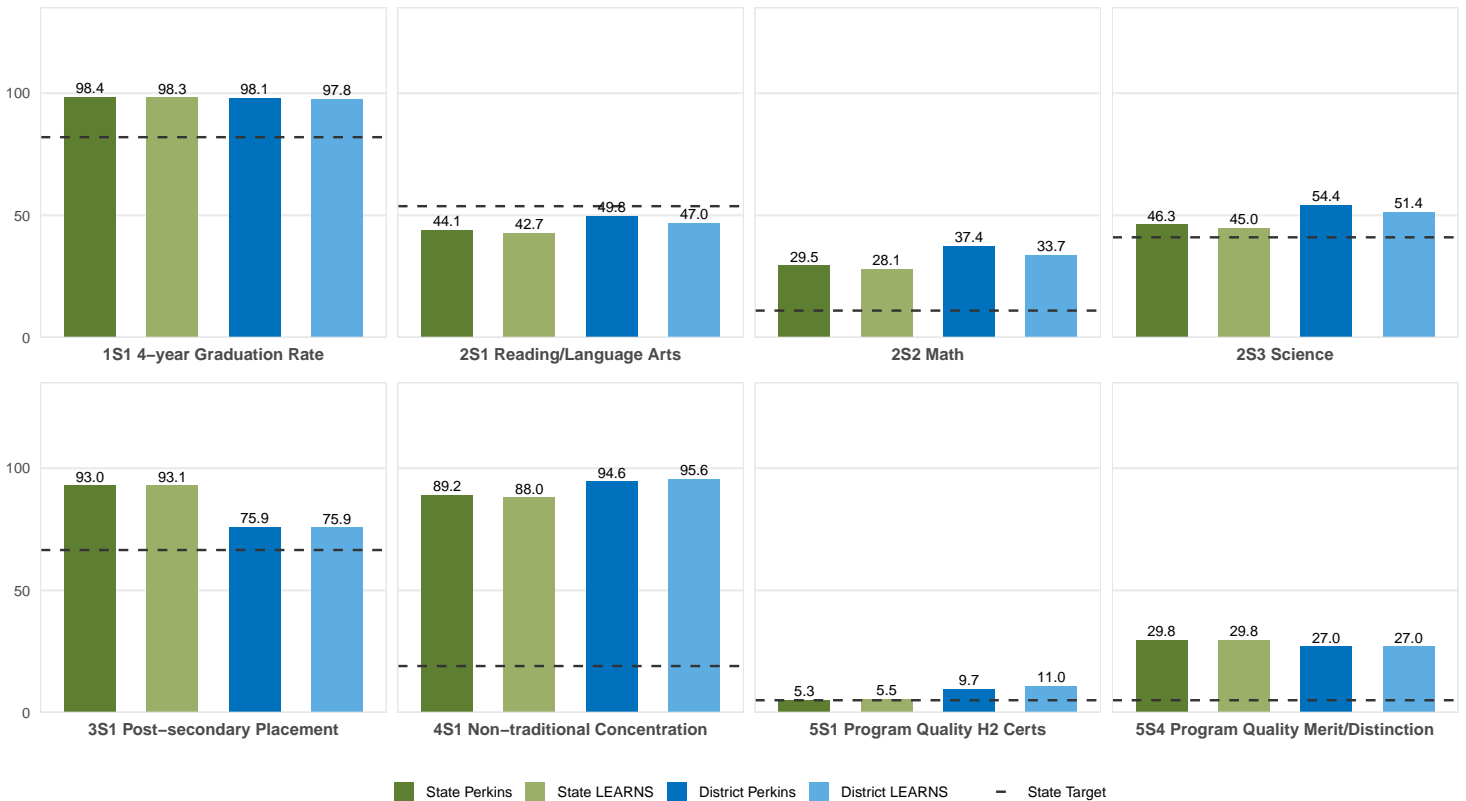

2025 CTE SUMMARY REPORT

CONWAY SCHOOL DISTRICT

Enrollment includes Grades 8–12 students.

PERFORMANCE SCORES RELATIVE TO TARGETS

CTE Concentrators

A [comprehensive program report](#) is available for more detailed information on all performance measures.