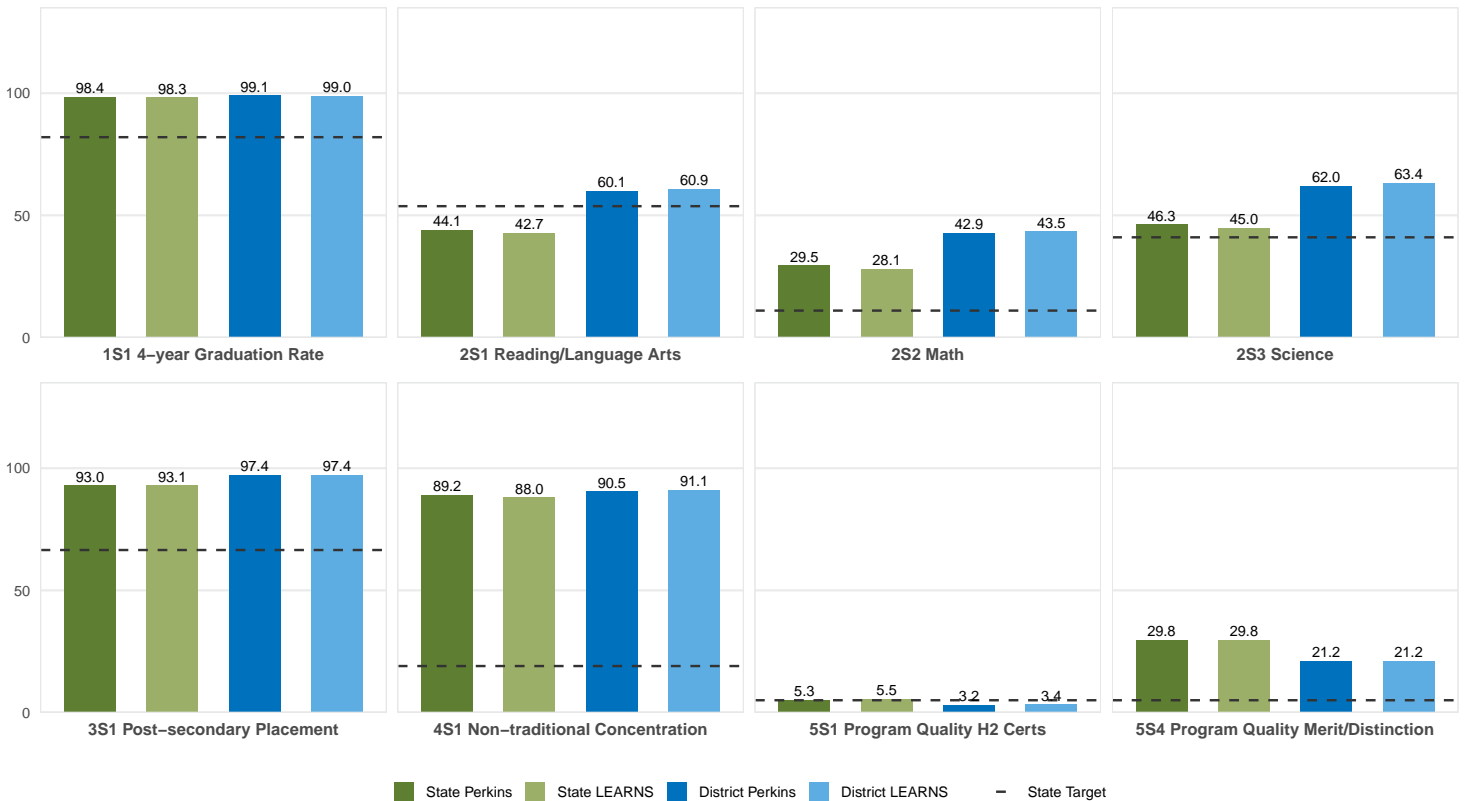

2025 CTE SUMMARY REPORT

GREENBRIER SCHOOL DISTRICT

Enrollment includes Grades 8–12 students.

PERFORMANCE SCORES RELATIVE TO TARGETS

CTE Concentrators

A [comprehensive program report](#) is available for more detailed information on all performance measures.