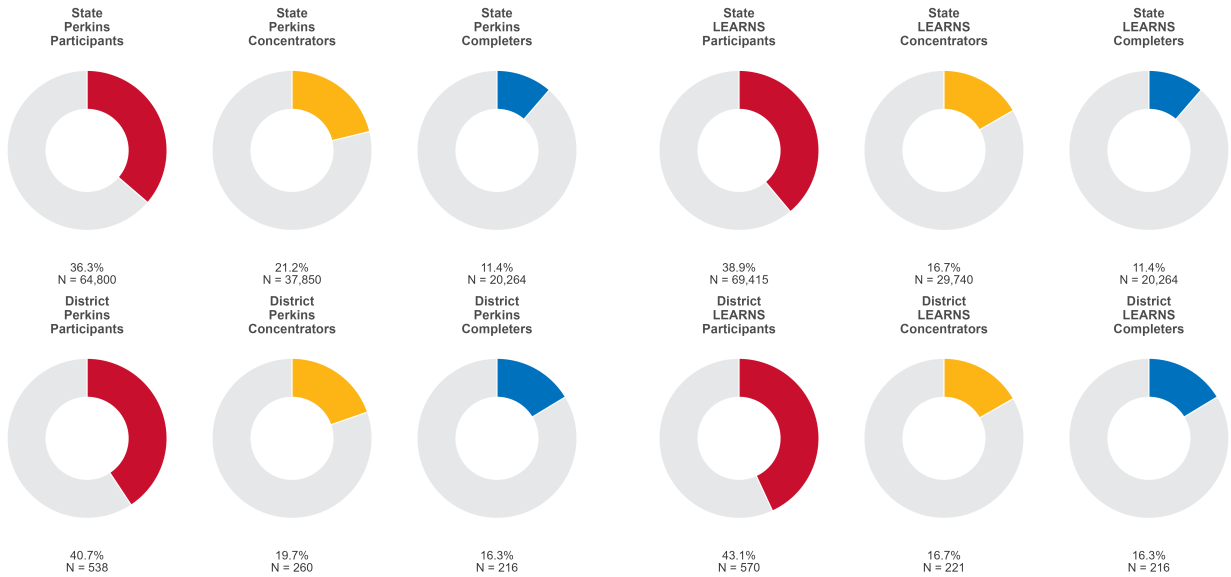

2025 CTE SUMMARY REPORT

GREENBRIER SCHOOL DISTRICT

Enrollment includes Grades 8–12 students.

PERFORMANCE SCORES RELATIVE TO TARGETS

CTE Concentrators

A [comprehensive program report](#) is available for more detailed information on all performance measures.