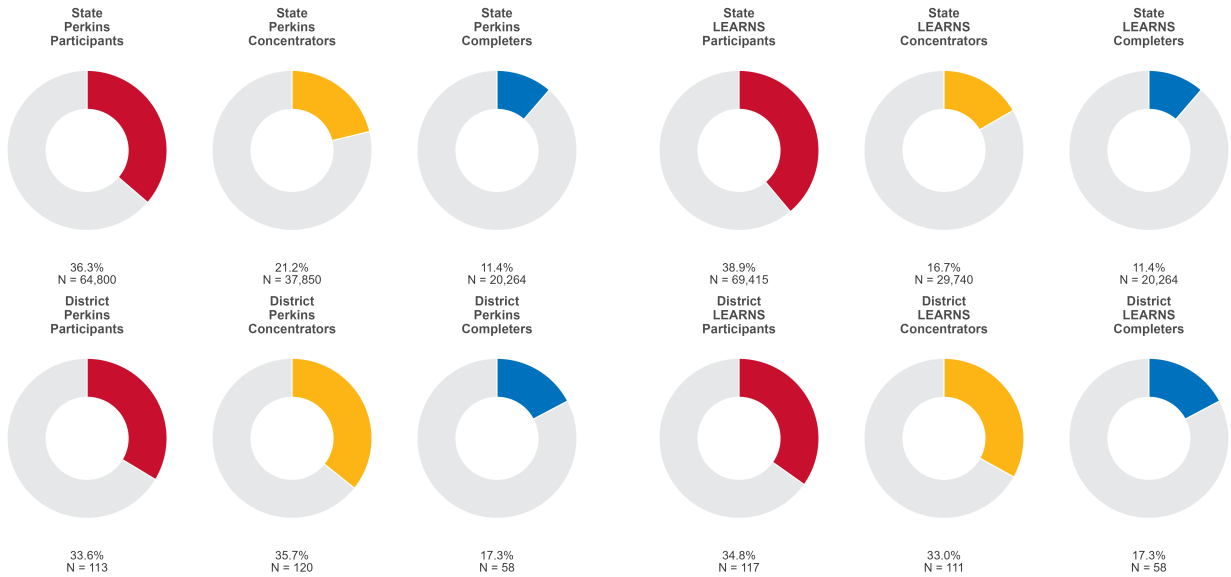

2025 CTE SUMMARY REPORT

CHARLESTON SCHOOL DISTRICT

Enrollment includes Grades 8–12 students.

PERFORMANCE SCORES RELATIVE TO TARGETS

CTE Concentrators

A [comprehensive program report](#) is available for more detailed information on all performance measures.