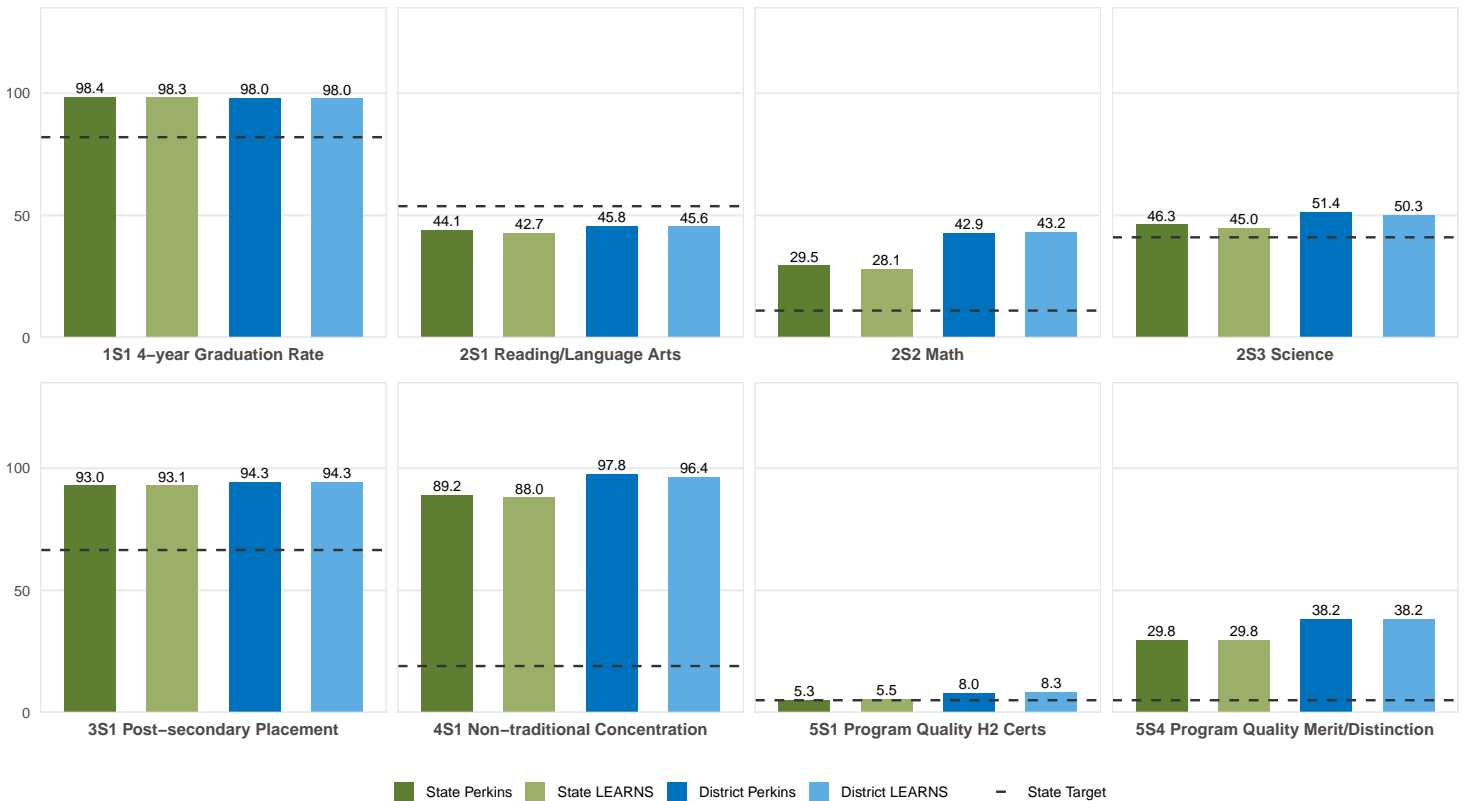

2025 CTE SUMMARY REPORT

CHARLESTON SCHOOL DISTRICT

Enrollment includes Grades 8–12 students.

PERFORMANCE SCORES RELATIVE TO TARGETS

CTE Concentrators

A [comprehensive program report](#) is available for more detailed information on all performance measures.