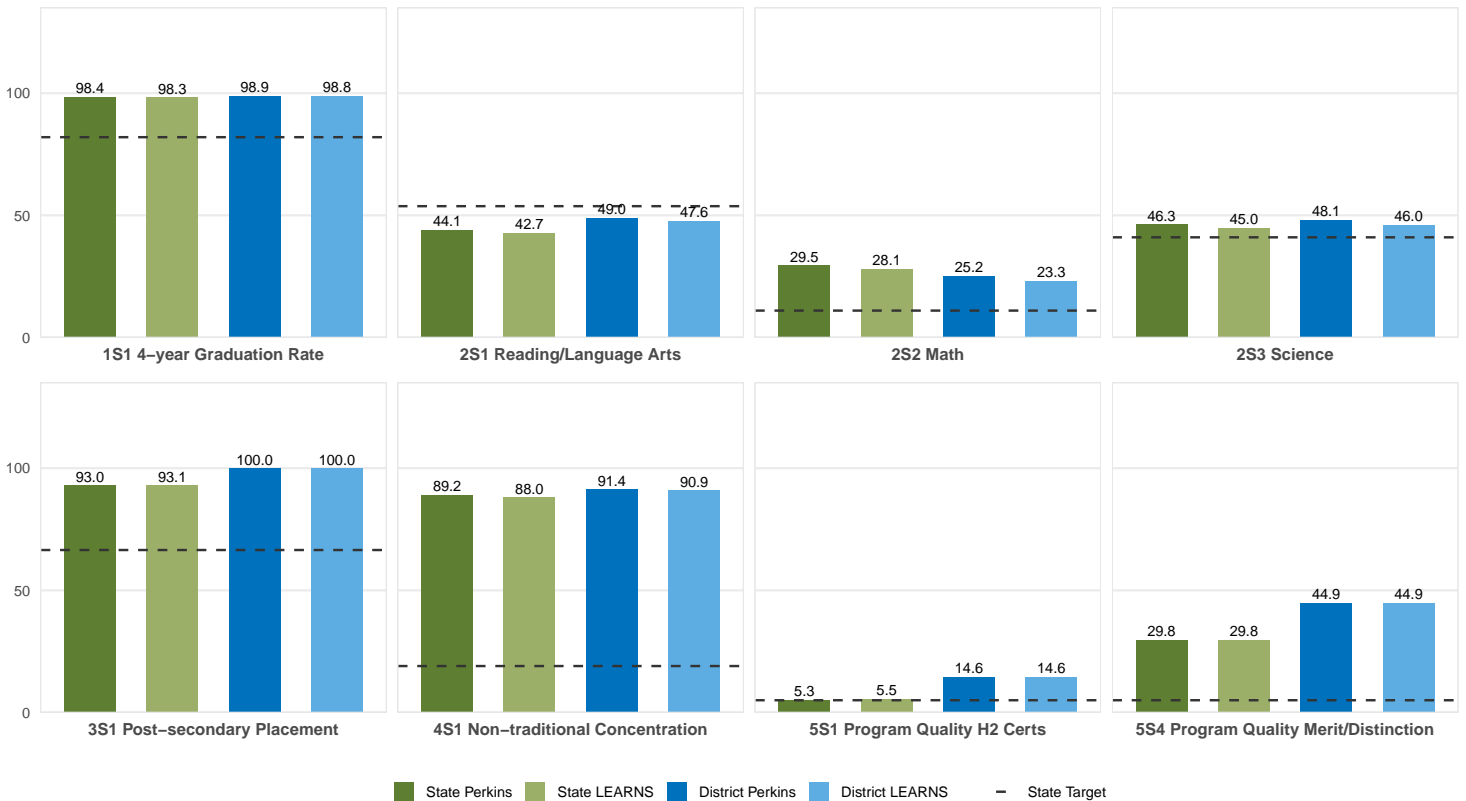

2025 CTE SUMMARY REPORT

OZARK SCHOOL DISTRICT

Enrollment includes Grades 8–12 students.

PERFORMANCE SCORES RELATIVE TO TARGETS

CTE Concentrators

A [comprehensive program report](#) is available for more detailed information on all performance measures.