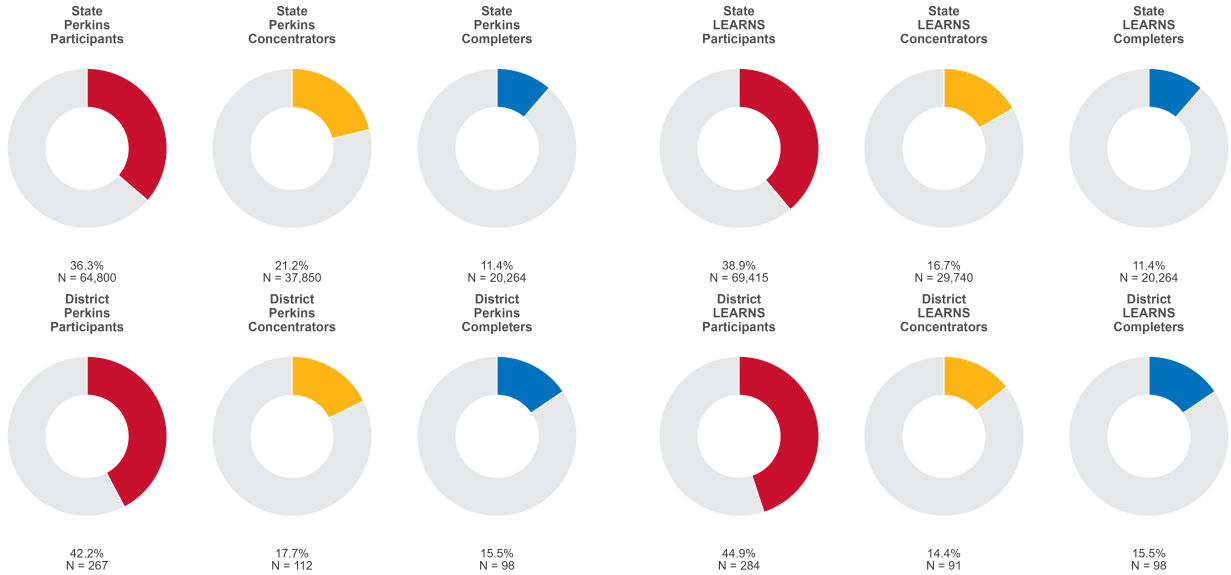

2025 CTE SUMMARY REPORT

OZARK SCHOOL DISTRICT

Enrollment includes Grades 8–12 students.

PERFORMANCE SCORES RELATIVE TO TARGETS

CTE Concentrators

A [comprehensive program report](#) is available for more detailed information on all performance measures.