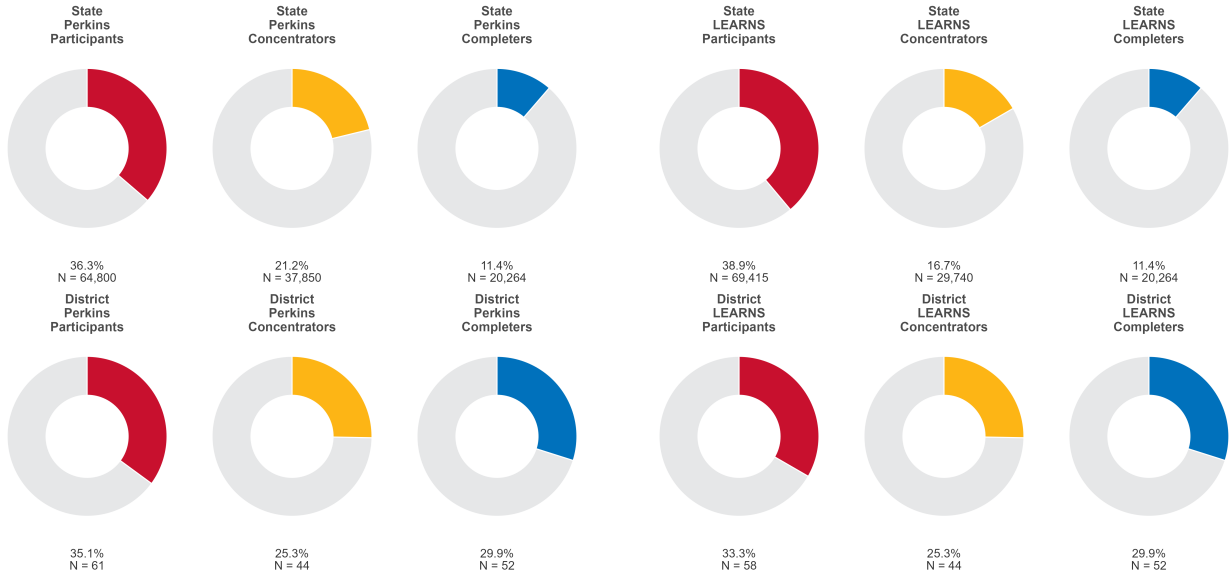

2025 CTE SUMMARY REPORT

MAMMOTH SPRING SCHOOL DISTRICT

Enrollment includes Grades 8–12 students.