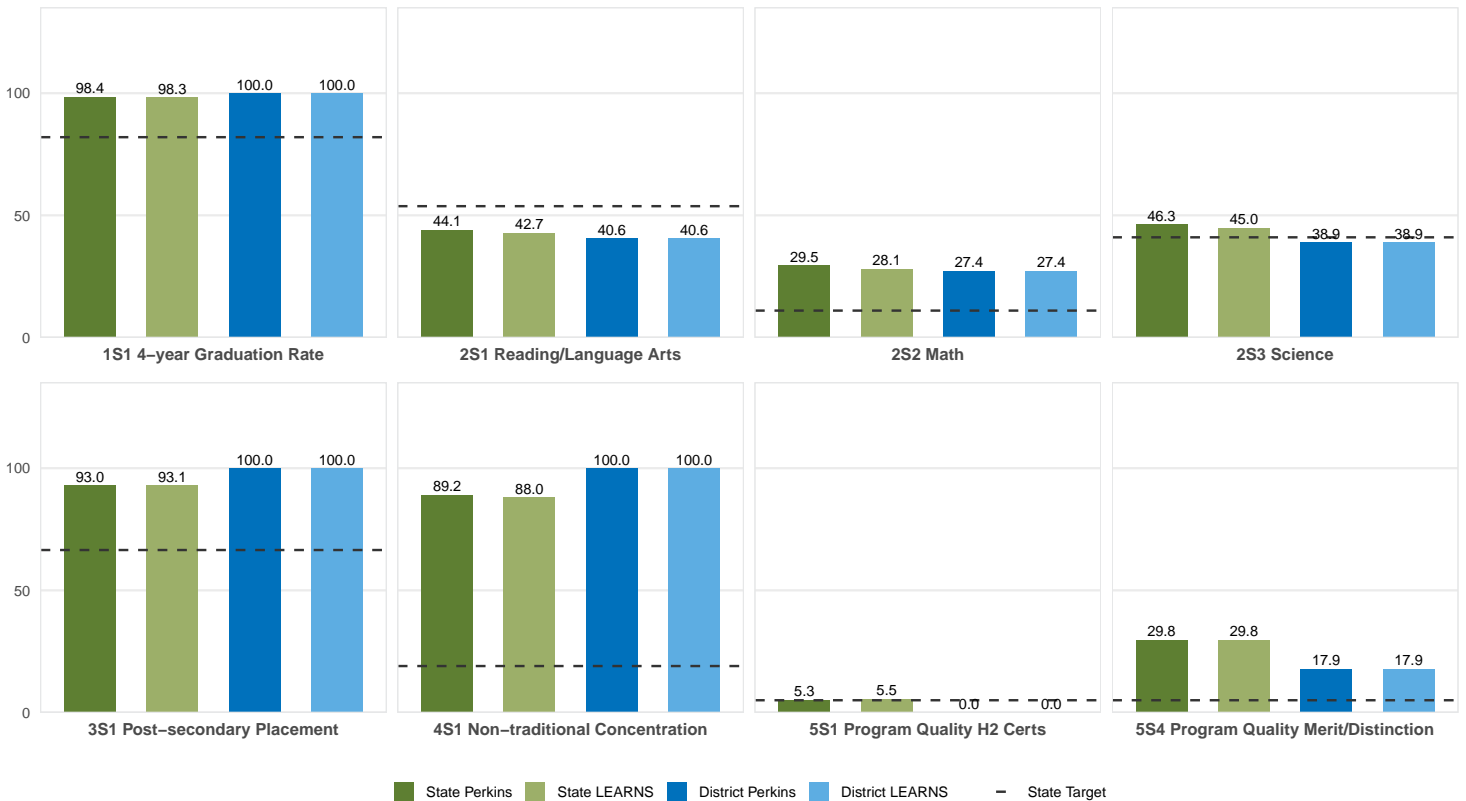

PERFORMANCE SCORES RELATIVE TO TARGETS

CTE Concentrators

A [comprehensive program report](#) is available for more detailed information on all performance measures.