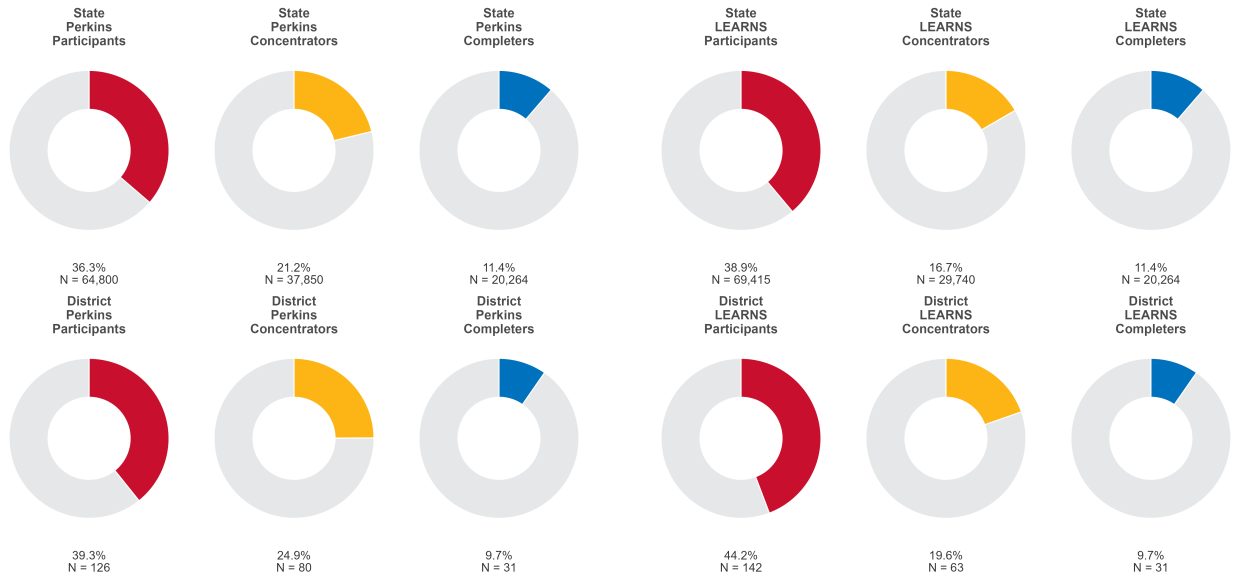

2025 CTE SUMMARY REPORT

JESSIEVILLE SCHOOL DISTRICT

Enrollment includes Grades 8–12 students.

PERFORMANCE SCORES RELATIVE TO TARGETS

CTE Concentrators

A [comprehensive program report](#) is available for more detailed information on all performance measures.