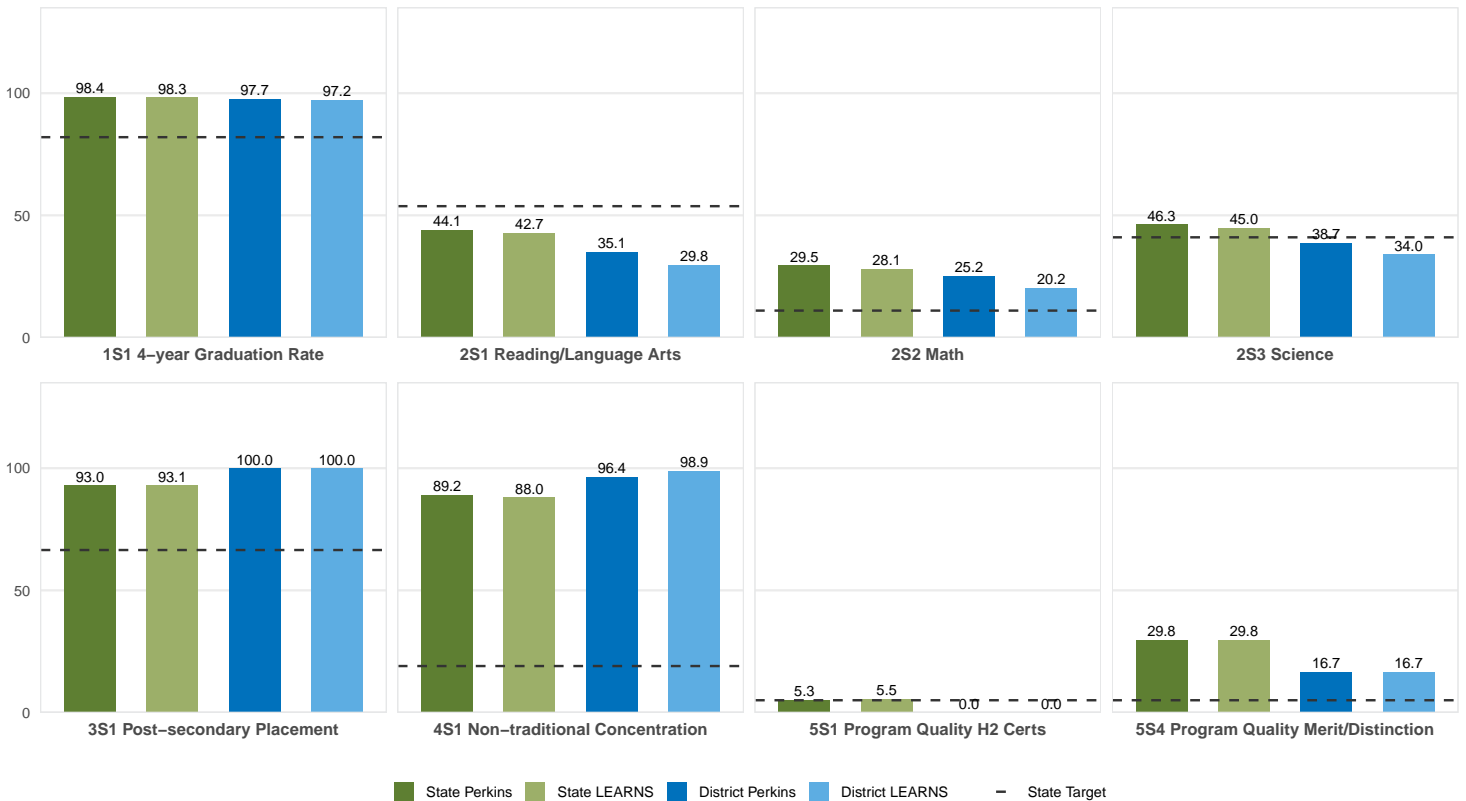

2025 CTE SUMMARY REPORT

JESSIEVILLE SCHOOL DISTRICT

Enrollment includes Grades 8–12 students.

PERFORMANCE SCORES RELATIVE TO TARGETS

CTE Concentrators

A [comprehensive program report](#) is available for more detailed information on all performance measures.