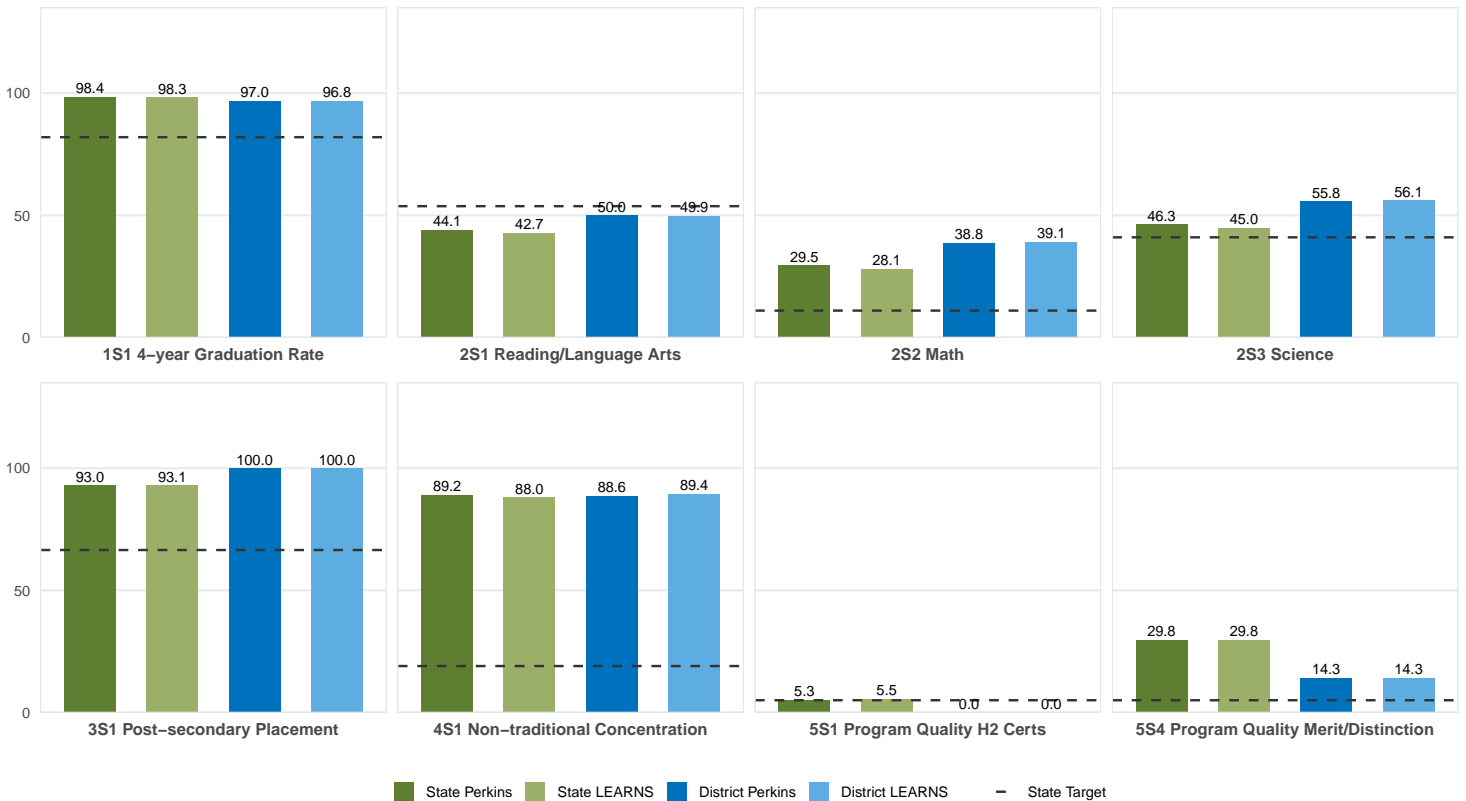

2025 CTE SUMMARY REPORT

LAKE HAMILTON SCHOOL DISTRICT

Enrollment includes Grades 8–12 students.

PERFORMANCE SCORES RELATIVE TO TARGETS

CTE Concentrators

A [comprehensive program report](#) is available for more detailed information on all performance measures.