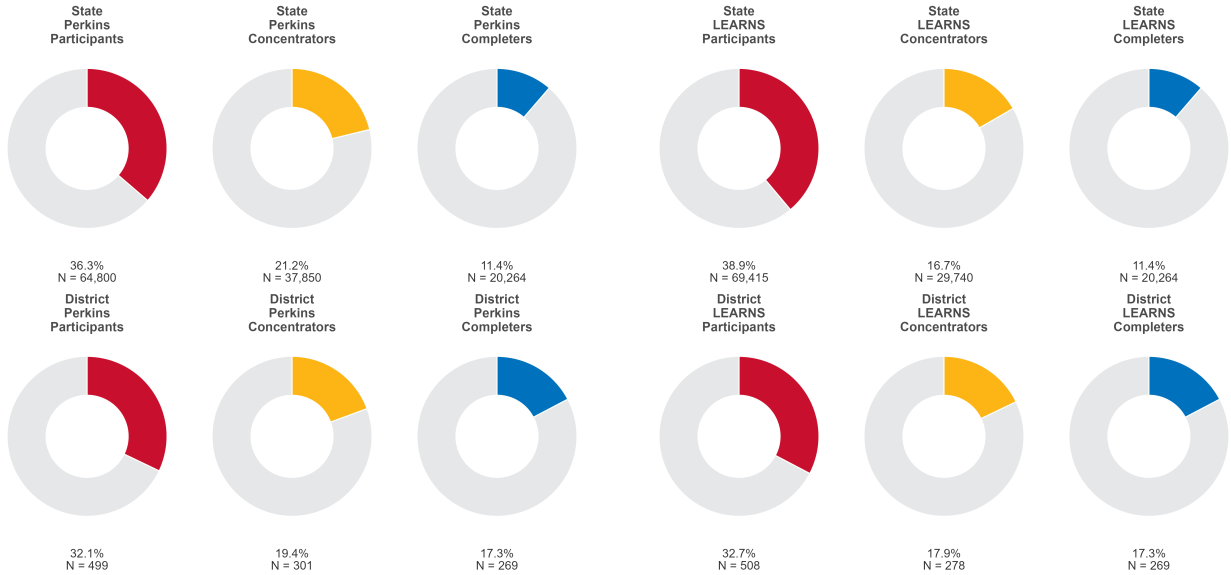

2025 CTE SUMMARY REPORT

LAKE HAMILTON SCHOOL DISTRICT

Enrollment includes Grades 8–12 students.

PERFORMANCE SCORES RELATIVE TO TARGETS

CTE Concentrators

A [comprehensive program report](#) is available for more detailed information on all performance measures.