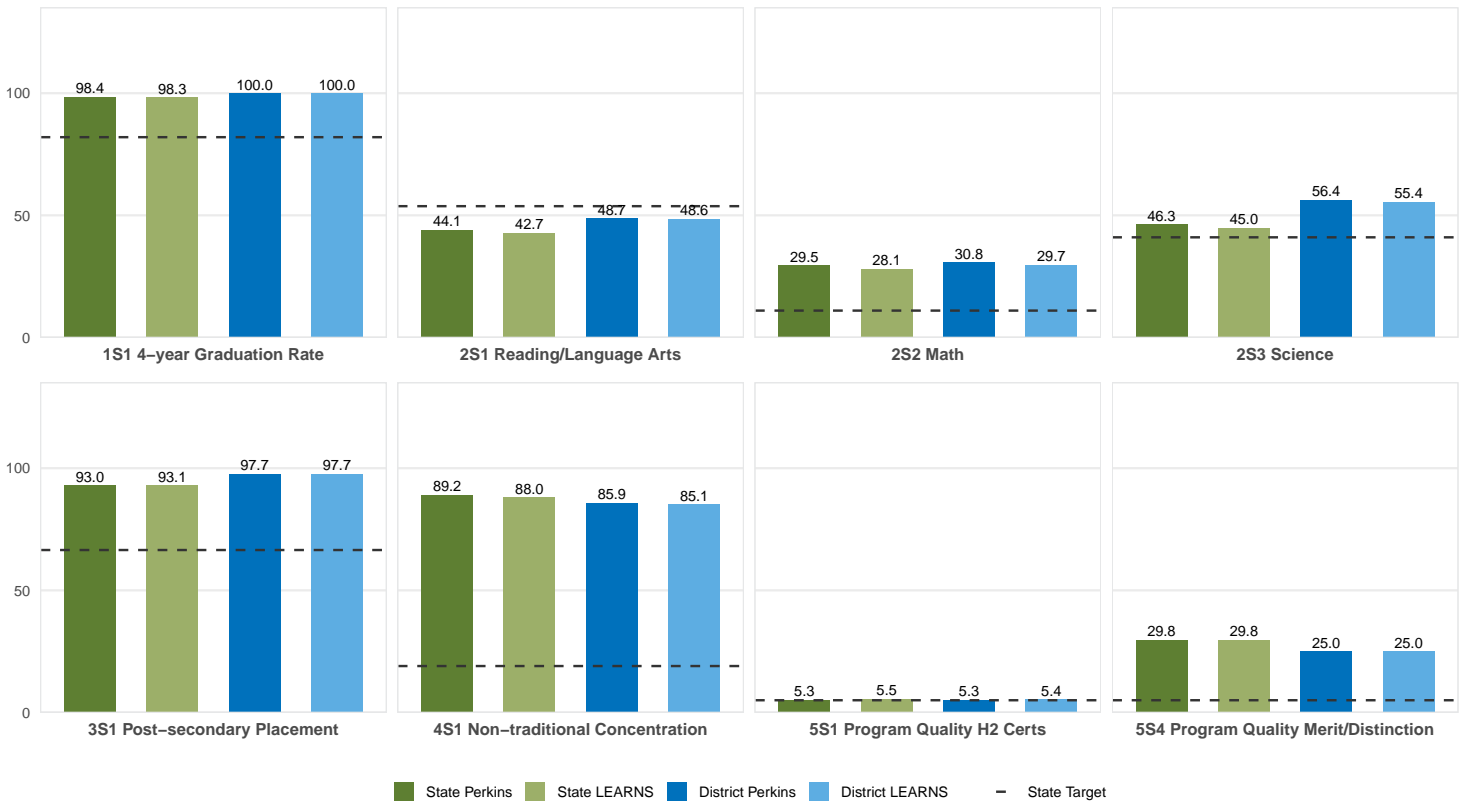

2025 CTE SUMMARY REPORT

POYEN SCHOOL DISTRICT

Enrollment includes Grades 8–12 students.

PERFORMANCE SCORES RELATIVE TO TARGETS

CTE Concentrators

A [comprehensive program report](#) is available for more detailed information on all performance measures.