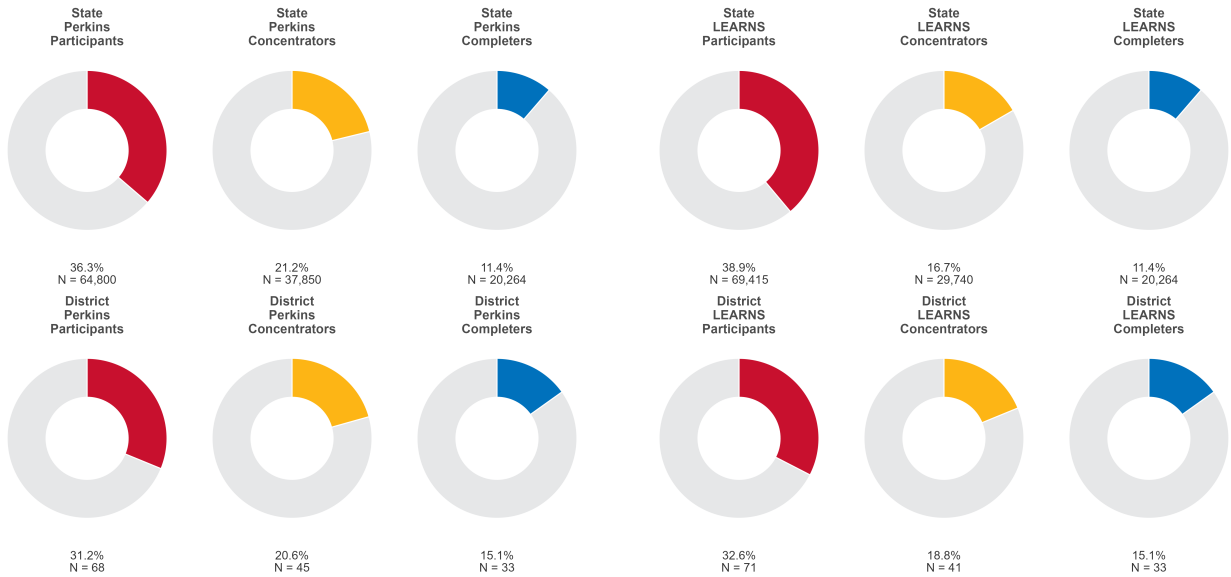

2025 CTE SUMMARY REPORT

POYEN SCHOOL DISTRICT

Enrollment includes Grades 8–12 students.

PERFORMANCE SCORES RELATIVE TO TARGETS

CTE Concentrators

A [comprehensive program report](#) is available for more detailed information on all performance measures.