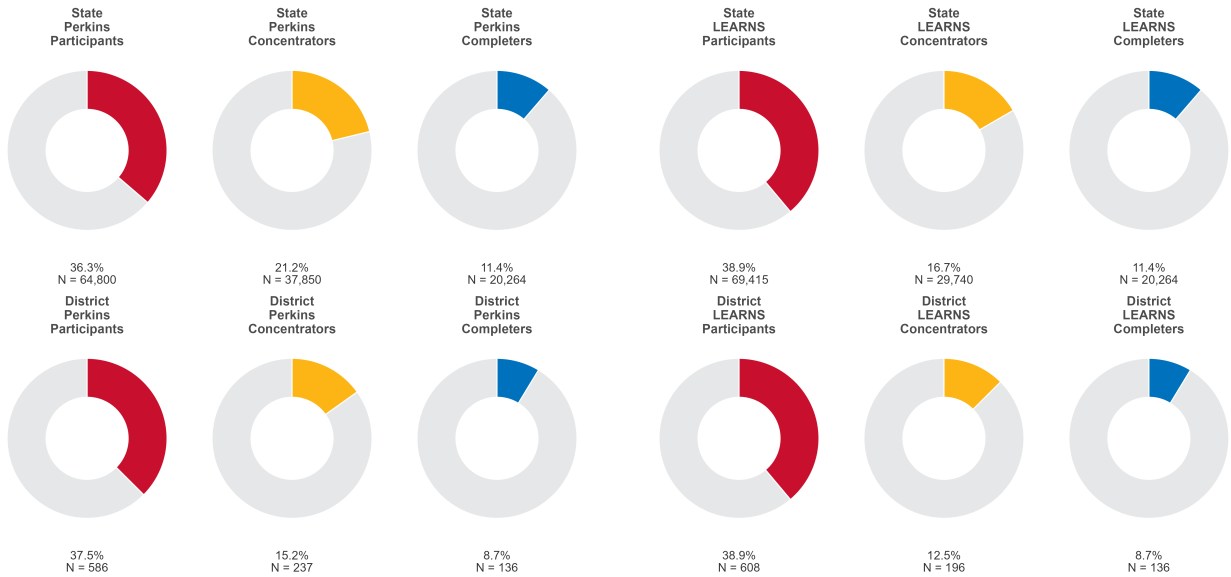

2025 CTE SUMMARY REPORT

SHERIDAN SCHOOL DISTRICT

Enrollment includes Grades 8–12 students.

PERFORMANCE SCORES RELATIVE TO TARGETS

CTE Concentrators

A [comprehensive program report](#) is available for more detailed information on all performance measures.