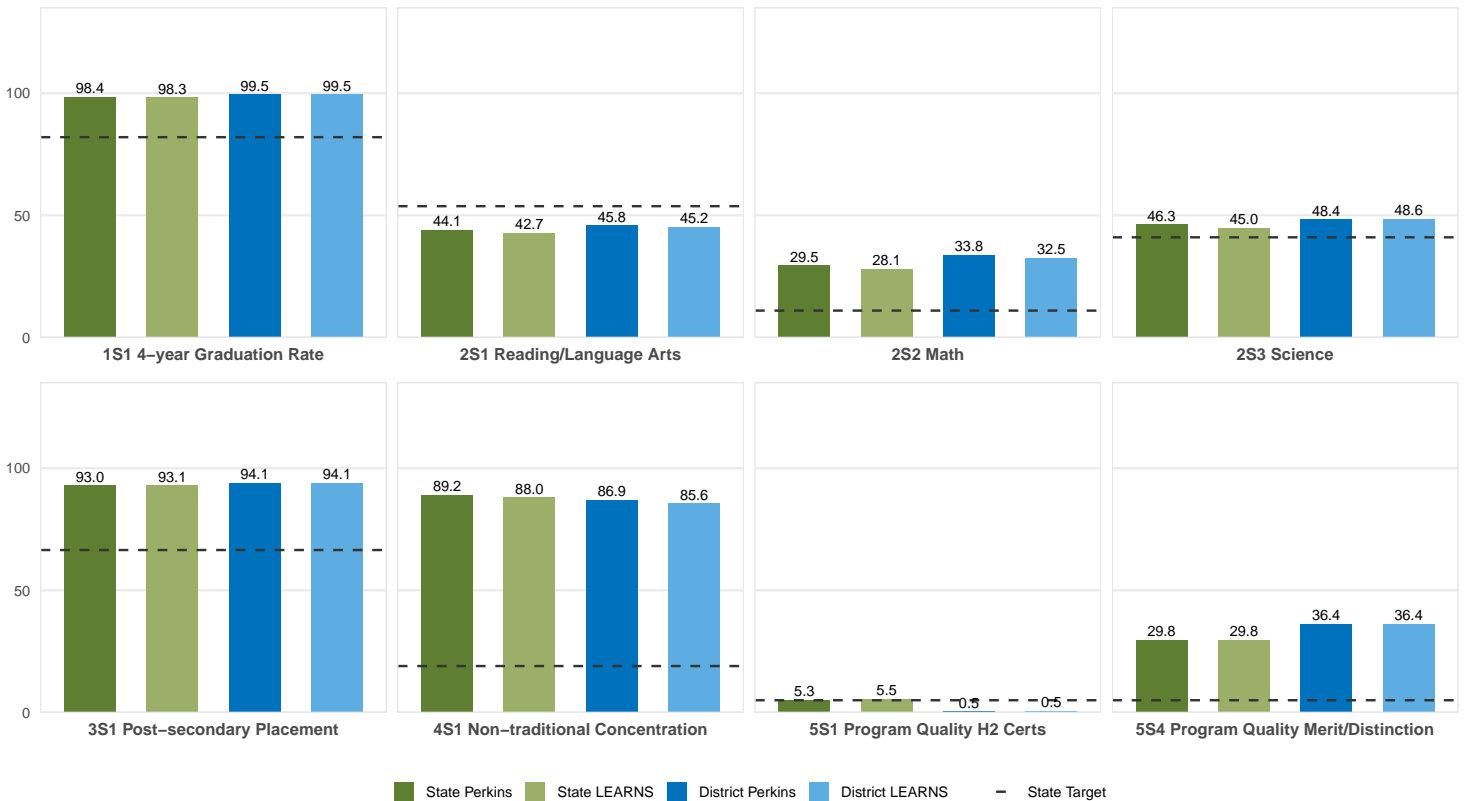

2025 CTE SUMMARY REPORT

SHERIDAN SCHOOL DISTRICT

Enrollment includes Grades 8–12 students.

PERFORMANCE SCORES RELATIVE TO TARGETS

CTE Concentrators

A [comprehensive program report](#) is available for more detailed information on all performance measures.