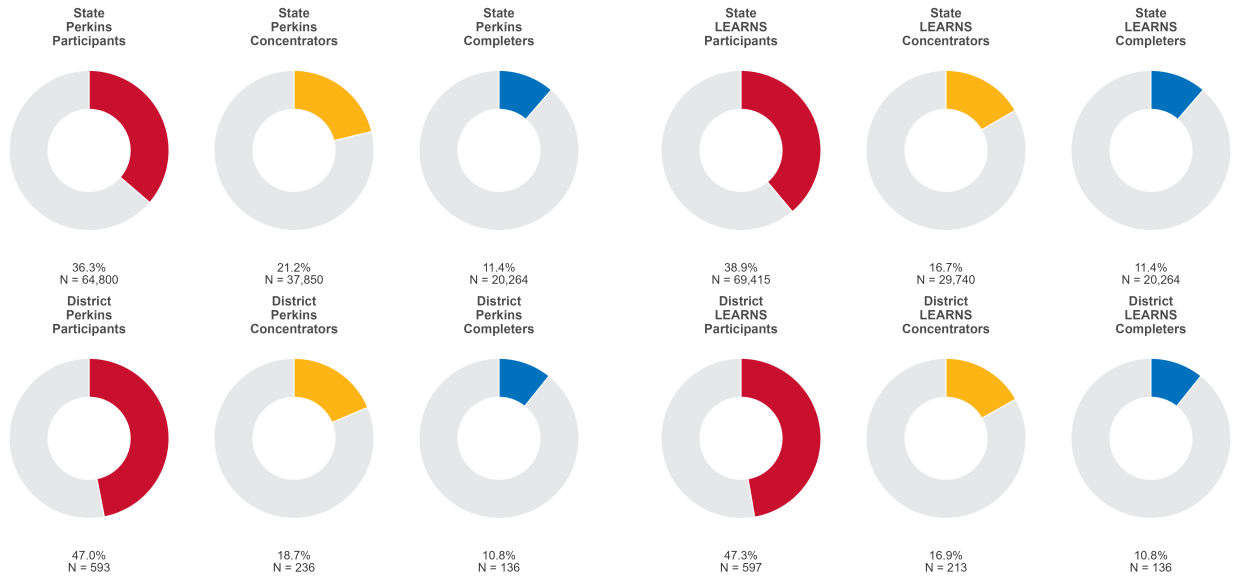

## GREENE COUNTY TECH SCHOOL DISTRICT

Enrollment includes Grades 8–12 students.