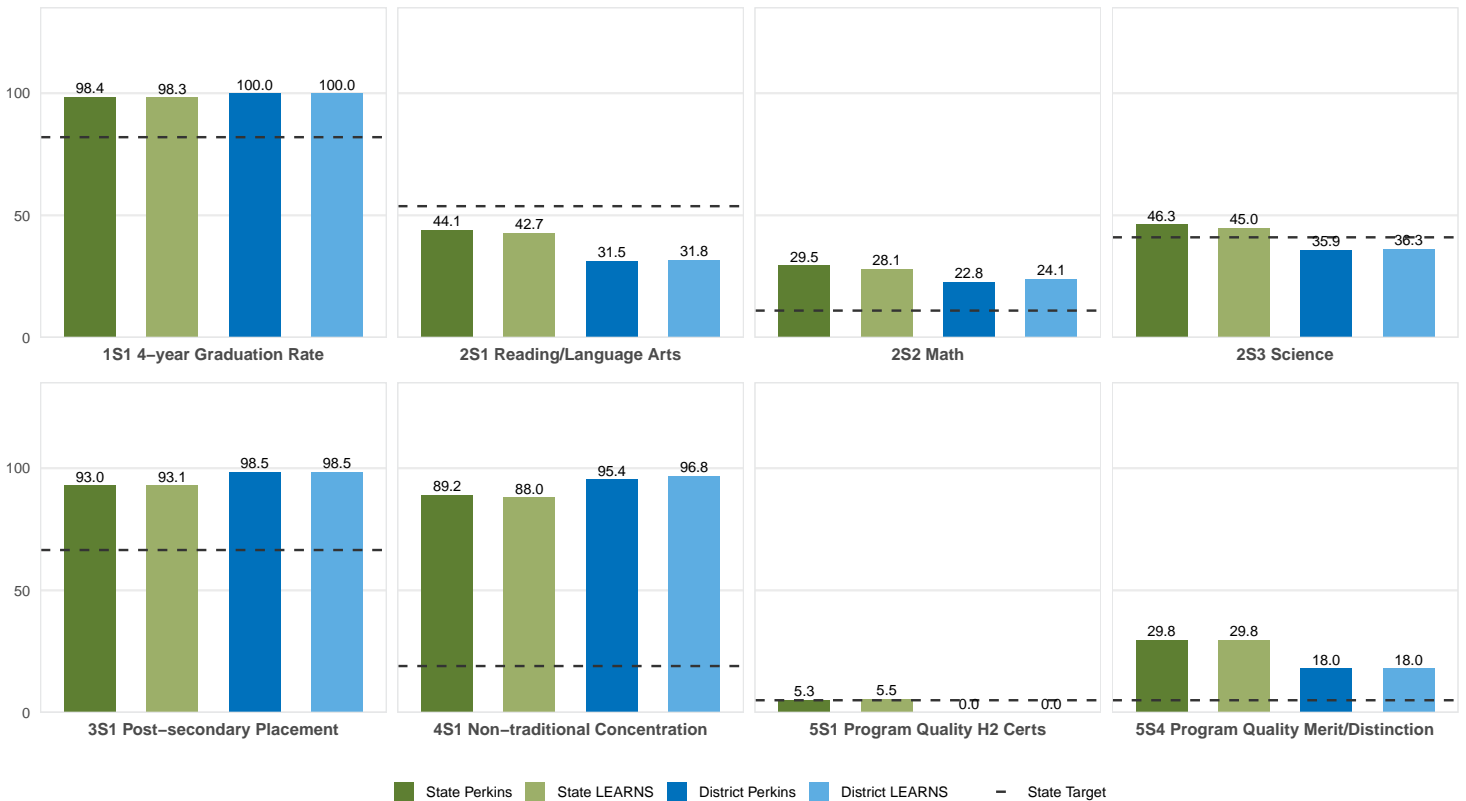

PERFORMANCE SCORES RELATIVE TO TARGETS

CTE Concentrators

A [comprehensive program report](#) is available for more detailed information on all performance measures.