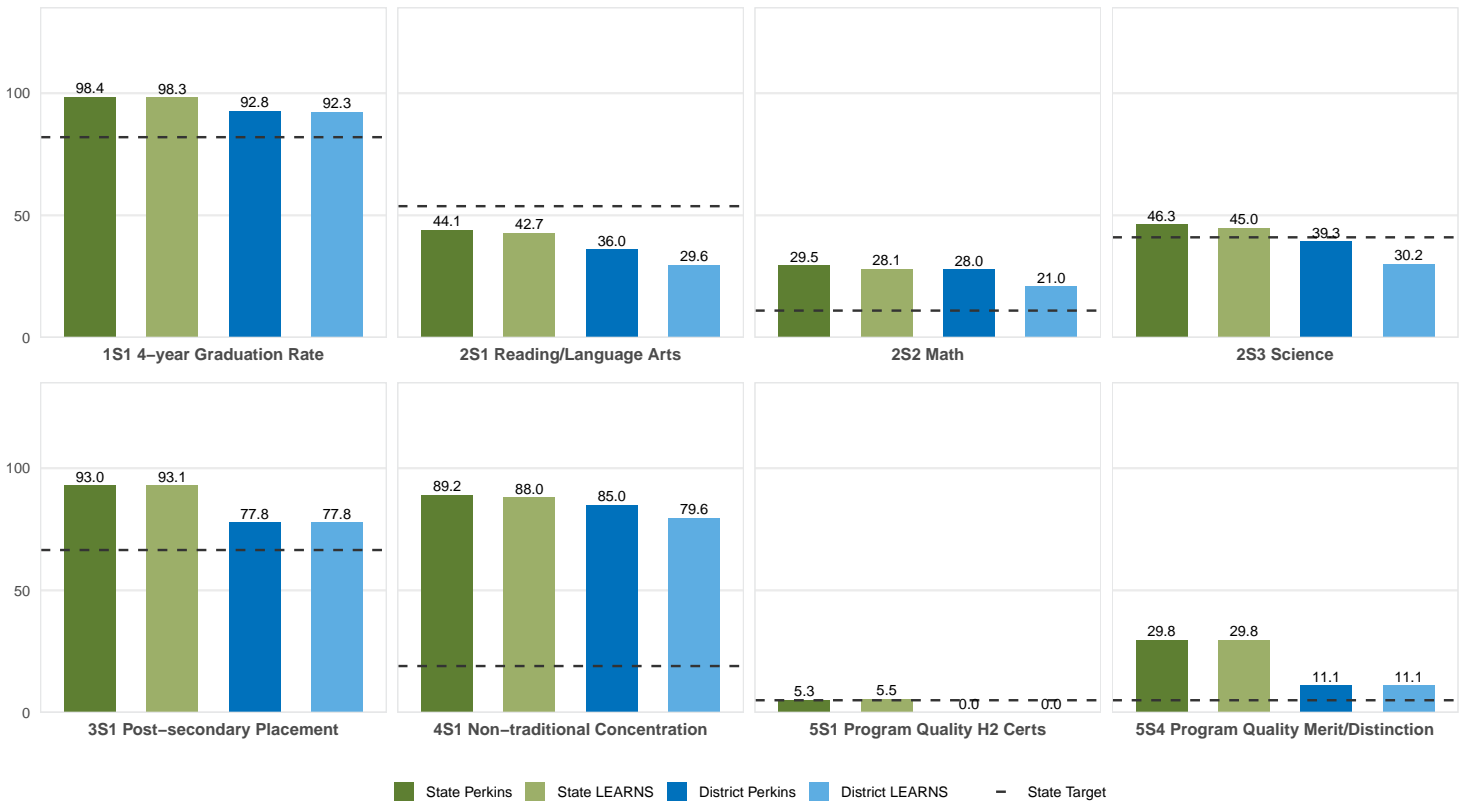

2025 CTE SUMMARY REPORT

PARAGOULD SCHOOL DISTRICT

Enrollment includes Grades 8–12 students.

PERFORMANCE SCORES RELATIVE TO TARGETS

CTE Concentrators

A [comprehensive program report](#) is available for more detailed information on all performance measures.