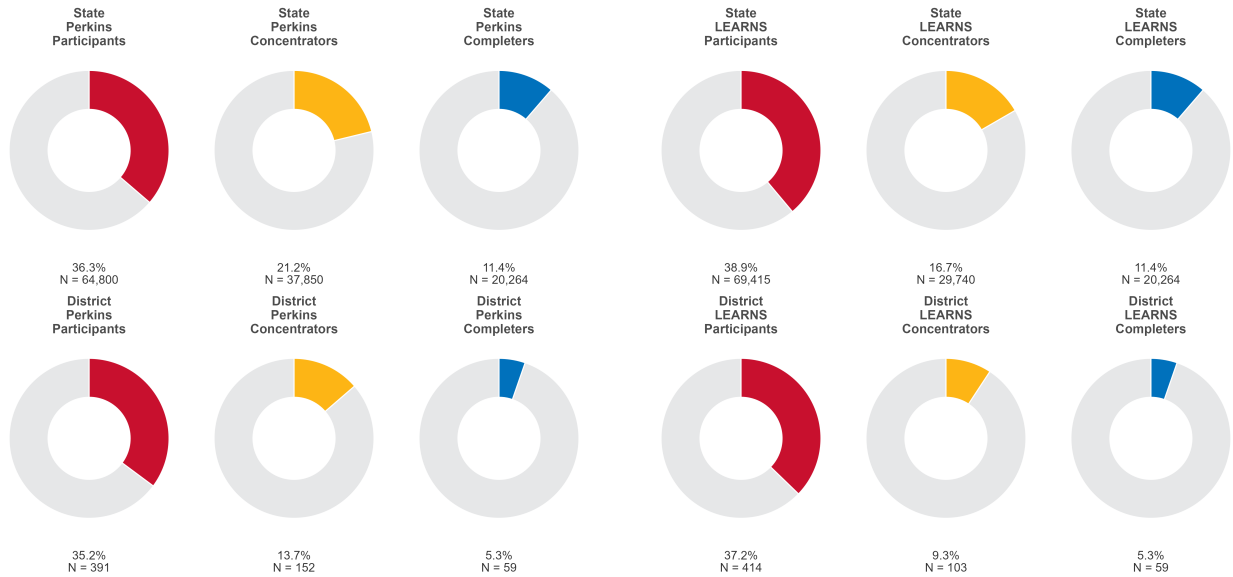

2025 CTE SUMMARY REPORT

PARAGOULD SCHOOL DISTRICT

Enrollment includes Grades 8–12 students.

PERFORMANCE SCORES RELATIVE TO TARGETS

CTE Concentrators

A [comprehensive program report](#) is available for more detailed information on all performance measures.