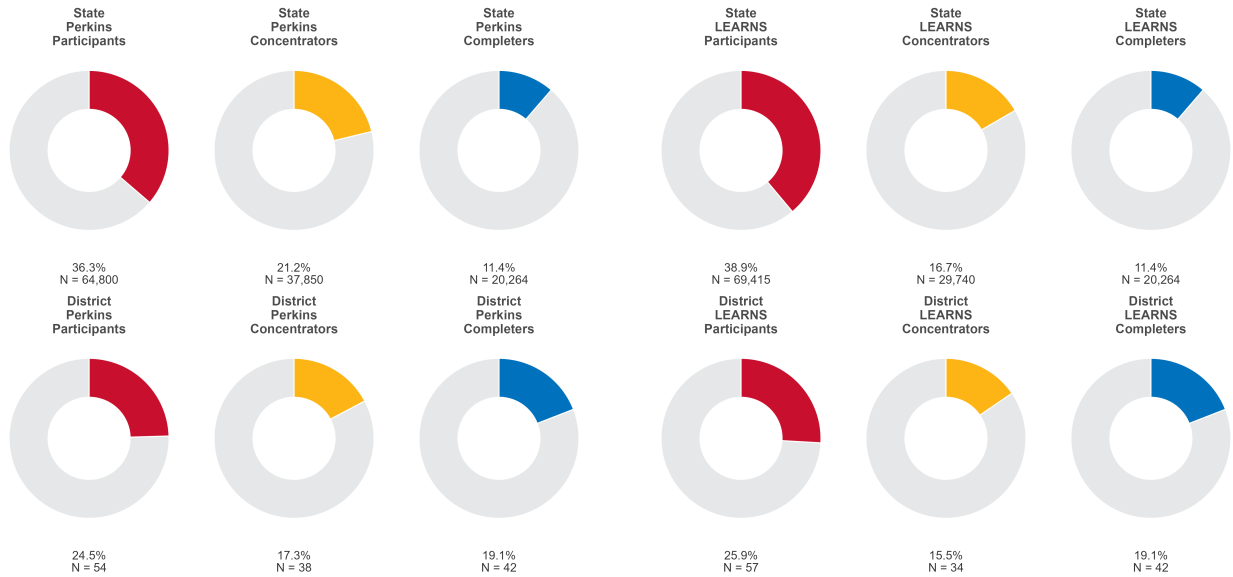

2025 CTE SUMMARY REPORT

SPRING HILL SCHOOL DISTRICT

Enrollment includes Grades 8–12 students.

PERFORMANCE SCORES RELATIVE TO TARGETS

CTE Concentrators

A [comprehensive program report](#) is available for more detailed information on all performance measures.