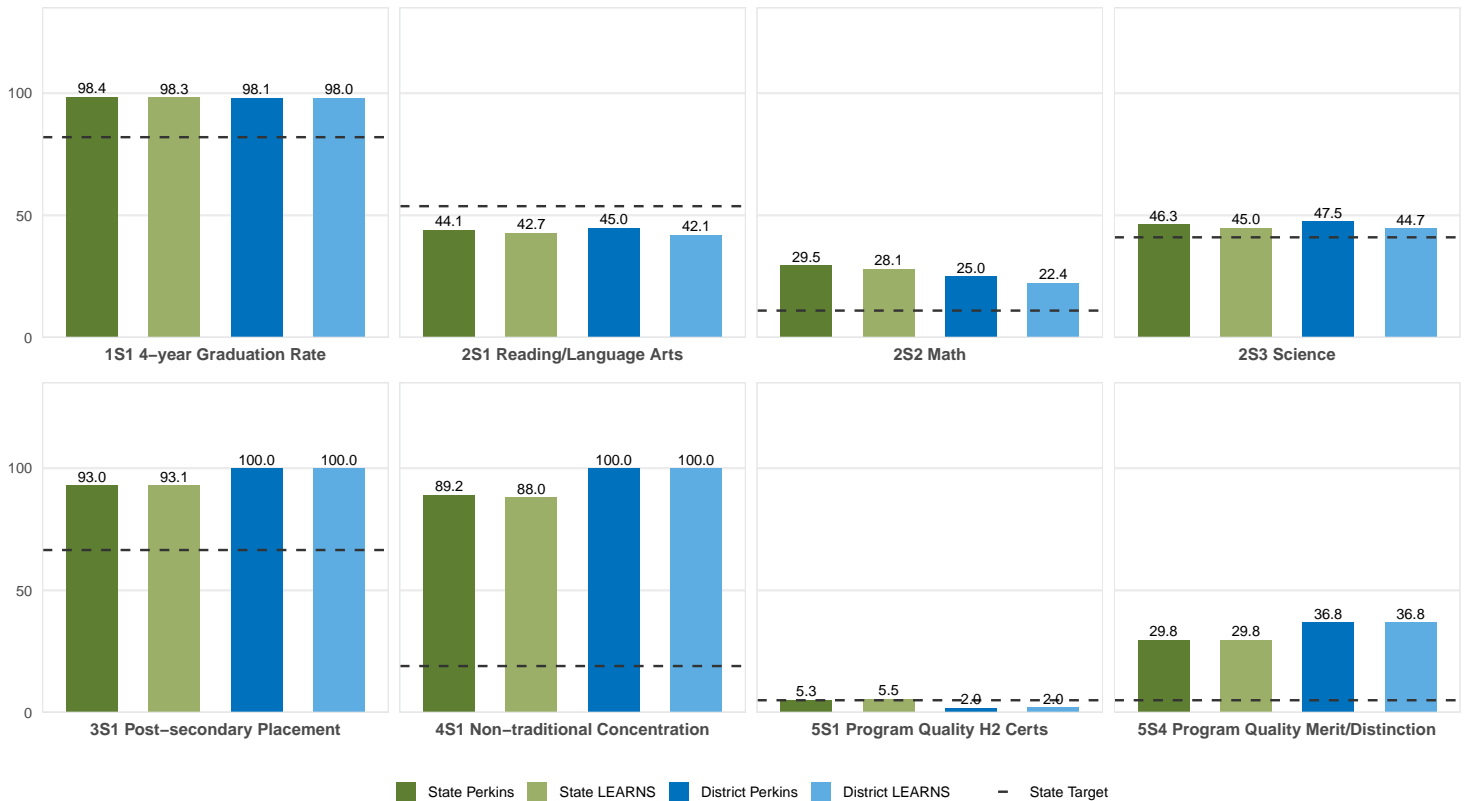

2025 CTE SUMMARY REPORT

SPRING HILL SCHOOL DISTRICT

Enrollment includes Grades 8–12 students.

PERFORMANCE SCORES RELATIVE TO TARGETS

CTE Concentrators

A [comprehensive program report](#) is available for more detailed information on all performance measures.