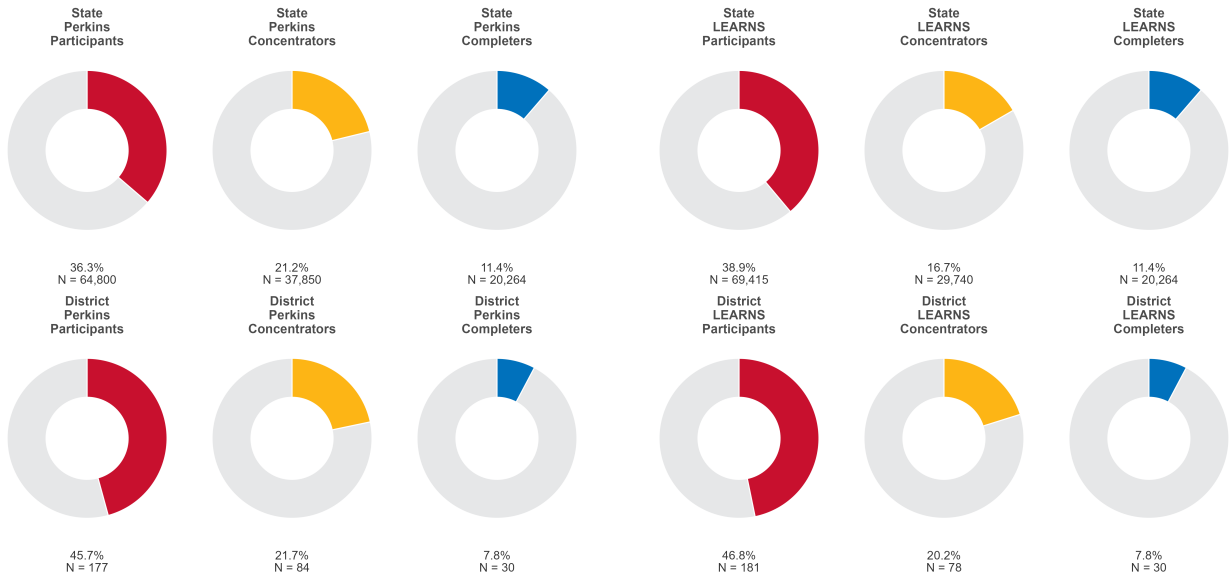

2025 CTE SUMMARY REPORT

GLEN ROSE SCHOOL DISTRICT

Enrollment includes Grades 8–12 students.

PERFORMANCE SCORES RELATIVE TO TARGETS

CTE Concentrators

A [comprehensive program report](#) is available for more detailed information on all performance measures.