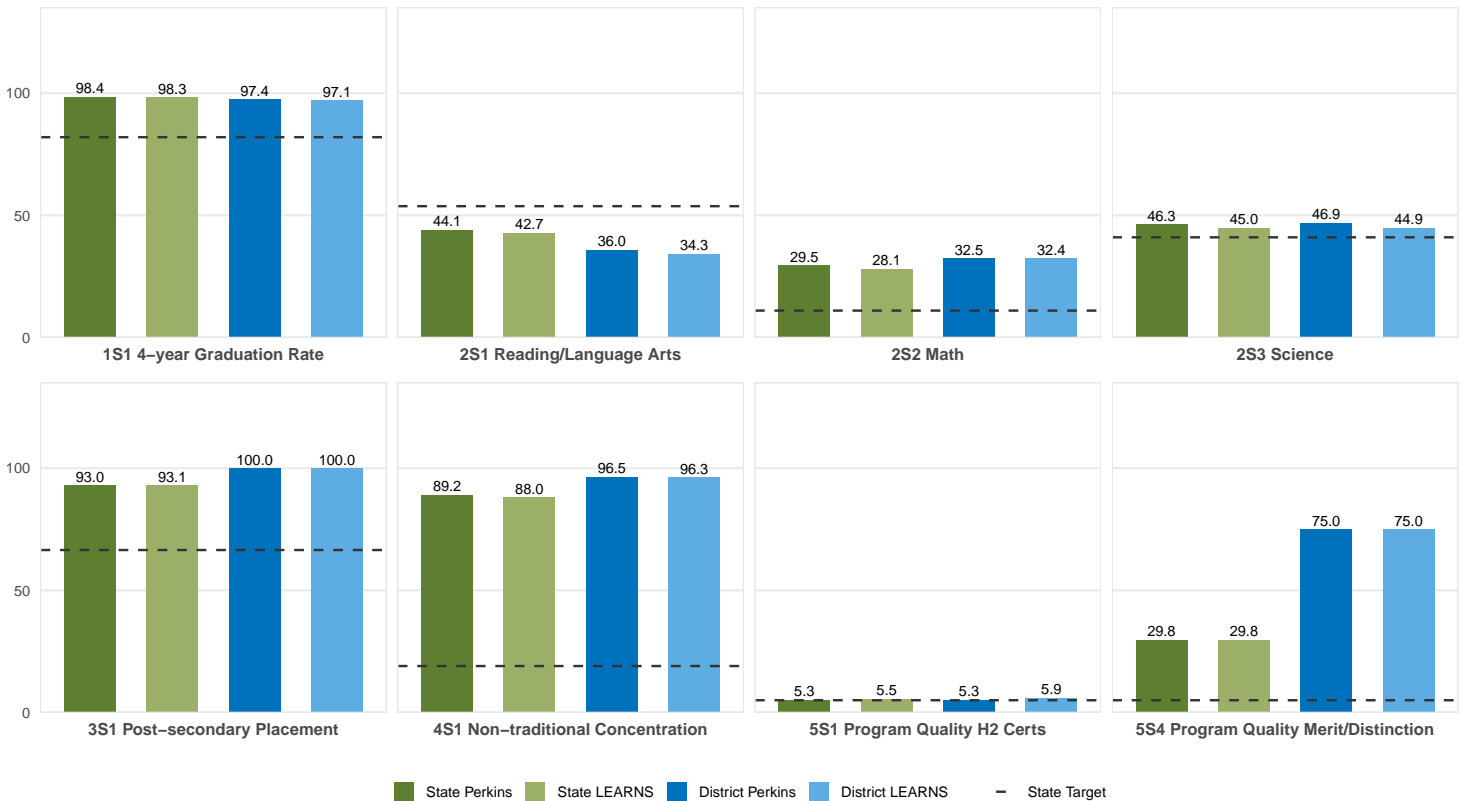

2025 CTE SUMMARY REPORT

GLEN ROSE SCHOOL DISTRICT

Enrollment includes Grades 8–12 students.

PERFORMANCE SCORES RELATIVE TO TARGETS

CTE Concentrators

A [comprehensive program report](#) is available for more detailed information on all performance measures.