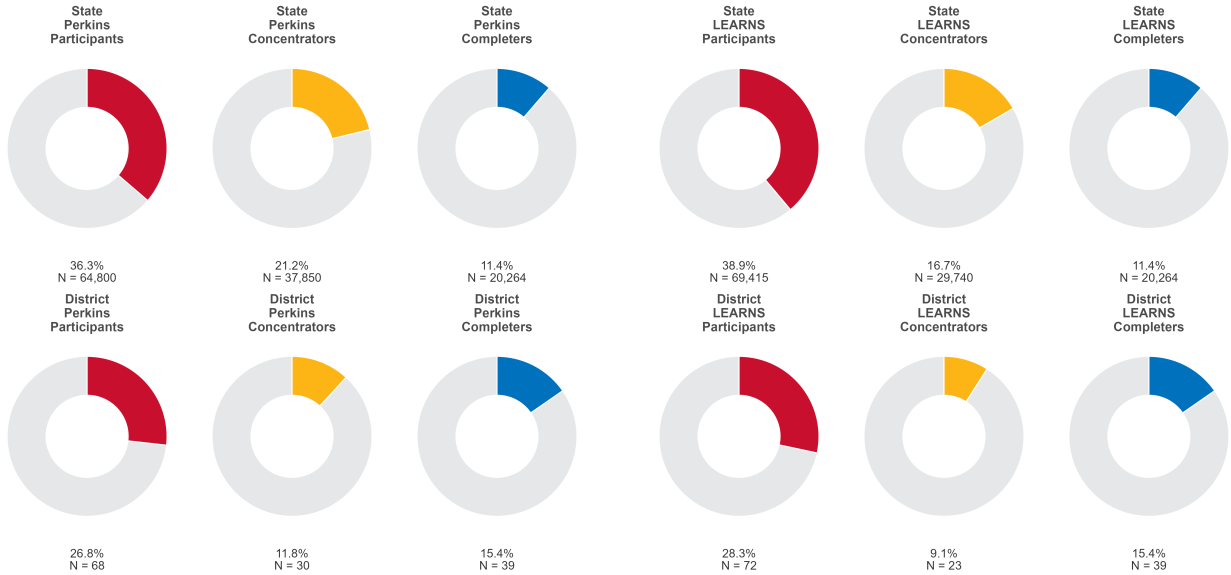

2025 CTE SUMMARY REPORT

MAGNET COVE SCHOOL DISTRICT

Enrollment includes Grades 8–12 students.

PERFORMANCE SCORES RELATIVE TO TARGETS

CTE Concentrators

A [comprehensive program report](#) is available for more detailed information on all performance measures.