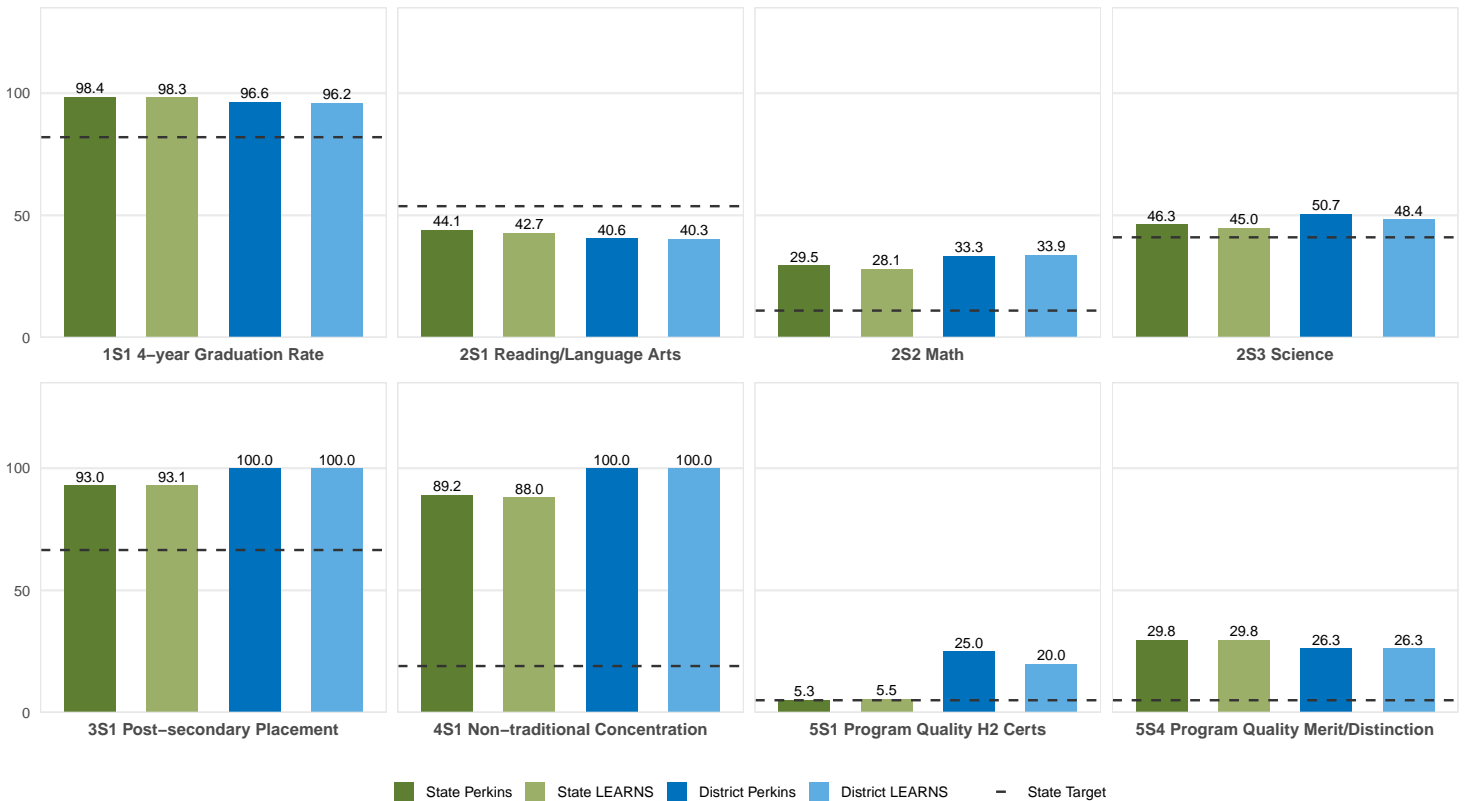

2025 CTE SUMMARY REPORT

MAGNET COVE SCHOOL DISTRICT

Enrollment includes Grades 8–12 students.

PERFORMANCE SCORES RELATIVE TO TARGETS

CTE Concentrators

A [comprehensive program report](#) is available for more detailed information on all performance measures.