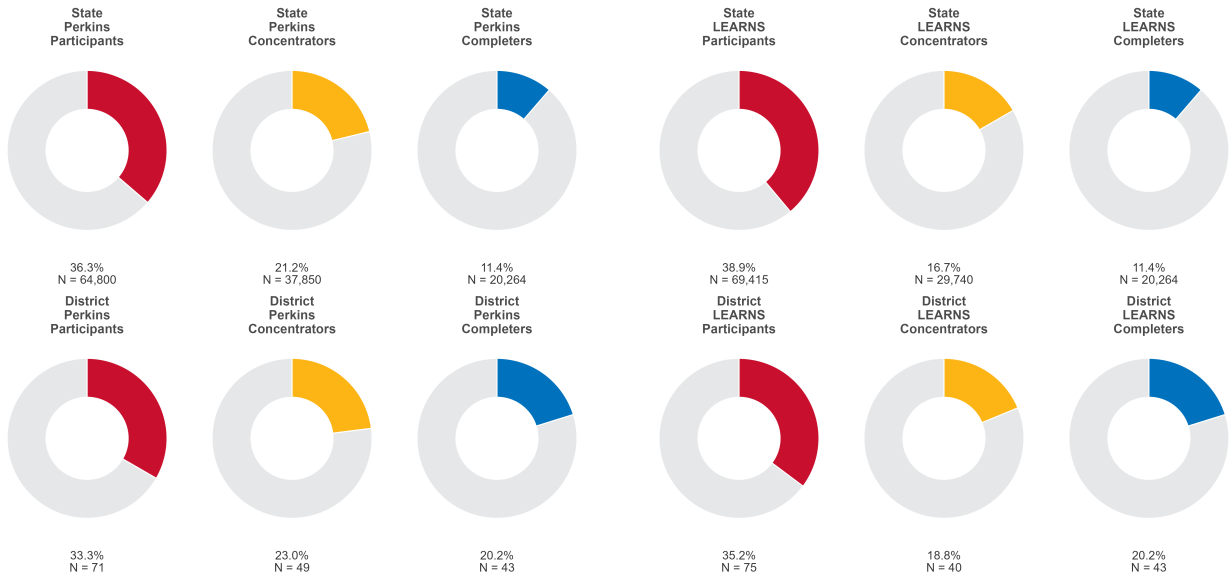

2025 CTE SUMMARY REPORT

DIERKS SCHOOL DISTRICT

Enrollment includes Grades 8–12 students.

PERFORMANCE SCORES RELATIVE TO TARGETS

CTE Concentrators

A [comprehensive program report](#) is available for more detailed information on all performance measures.