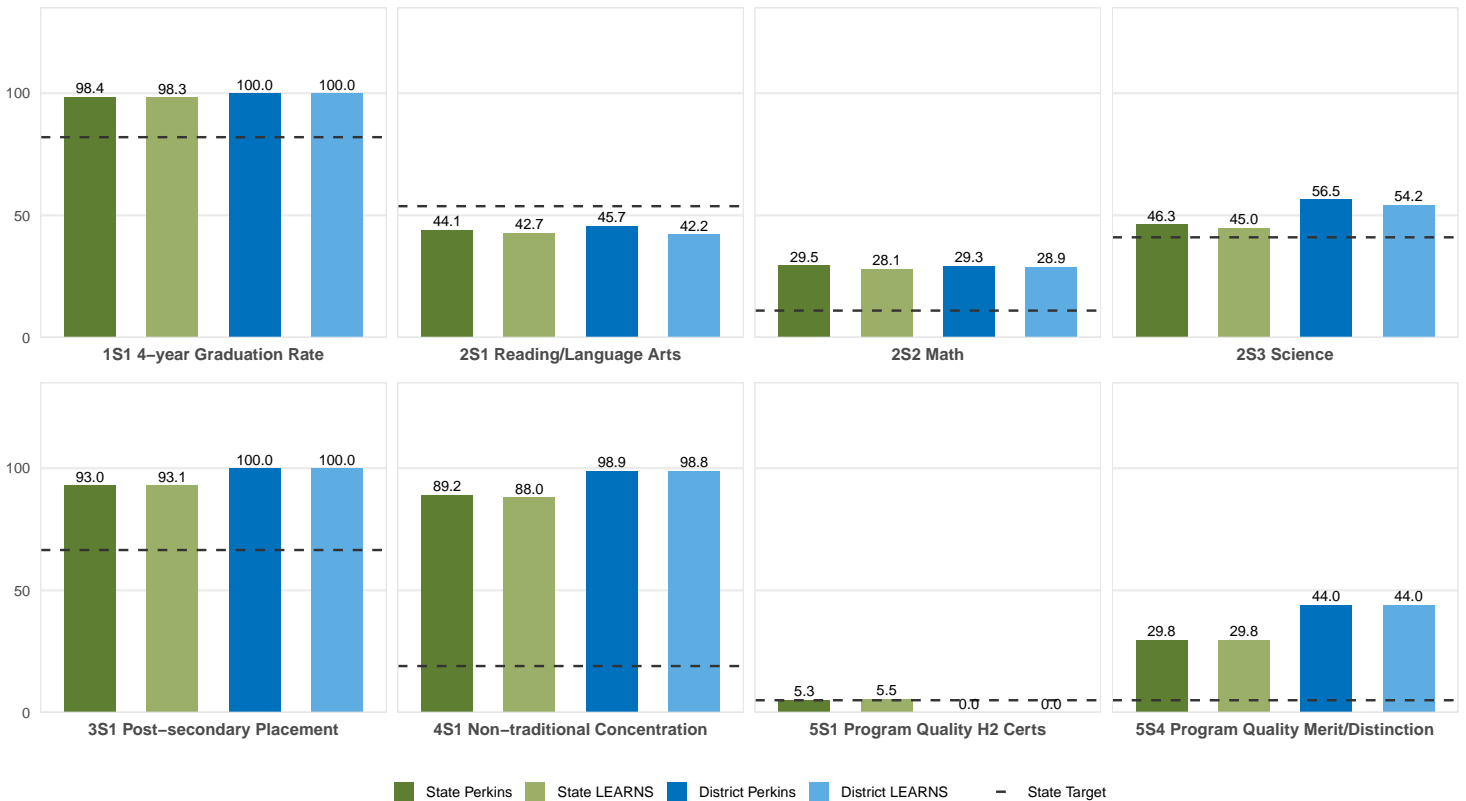

2025 CTE SUMMARY REPORT

DIERKS SCHOOL DISTRICT

Enrollment includes Grades 8–12 students.

PERFORMANCE SCORES RELATIVE TO TARGETS

CTE Concentrators

A [comprehensive program report](#) is available for more detailed information on all performance measures.