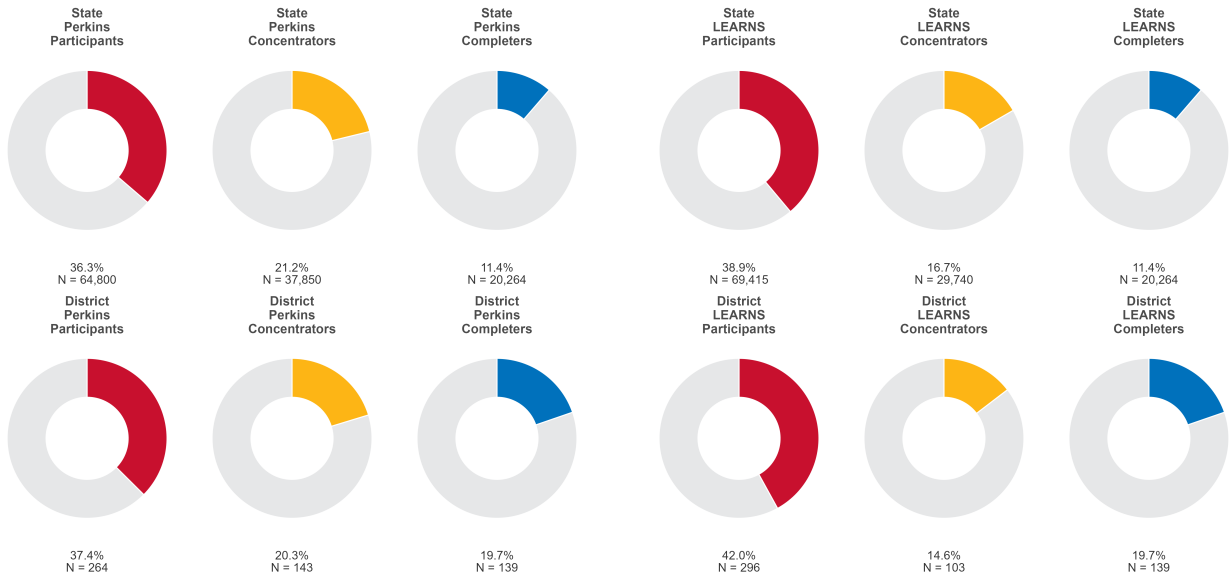

## NASHVILLE SCHOOL DISTRICT

Enrollment includes Grades 8–12 students.

### PERFORMANCE SCORES RELATIVE TO TARGETS