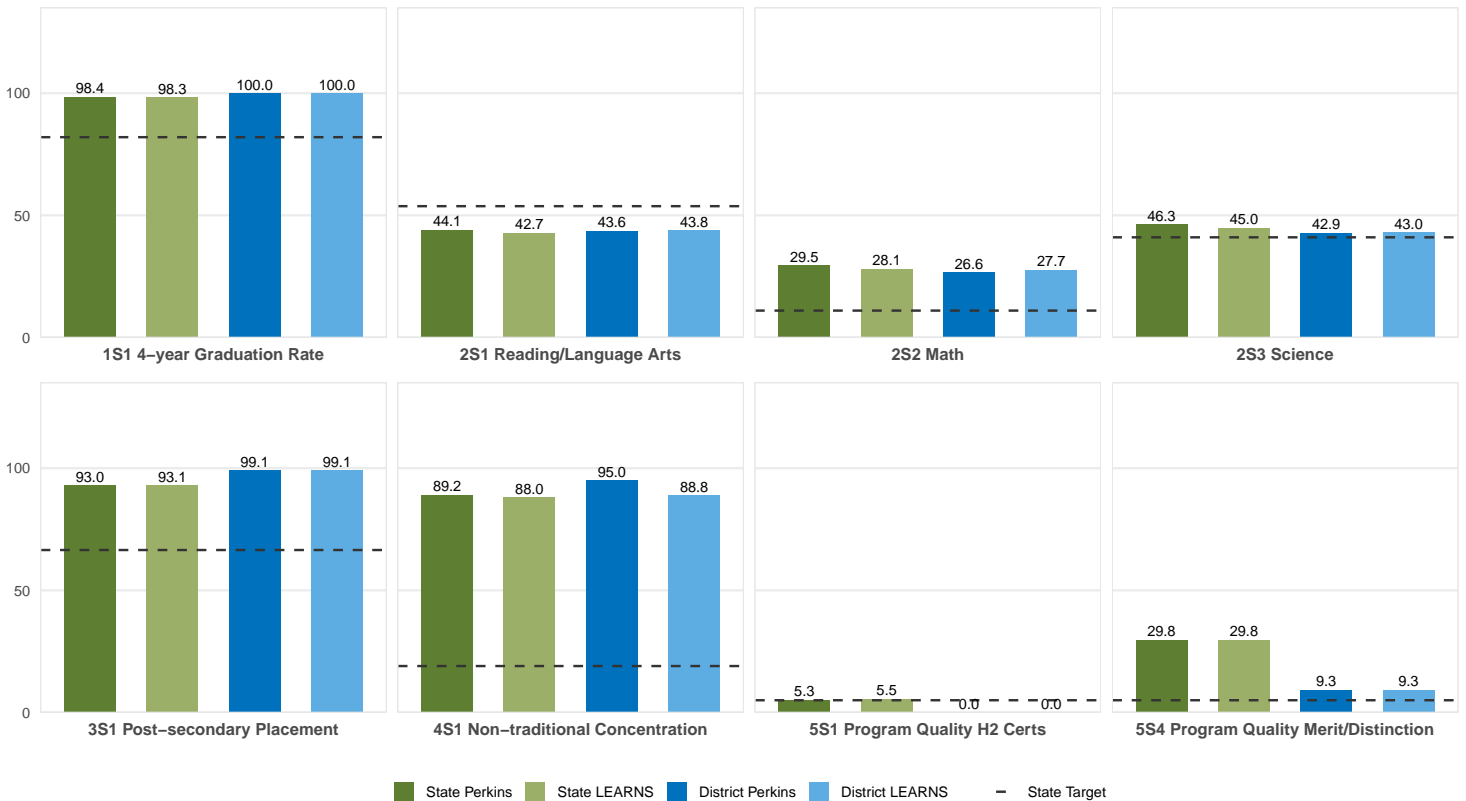

PERFORMANCE SCORES RELATIVE TO TARGETS

CTE Concentrators

A [comprehensive program report](#) is available for more detailed information on all performance measures.