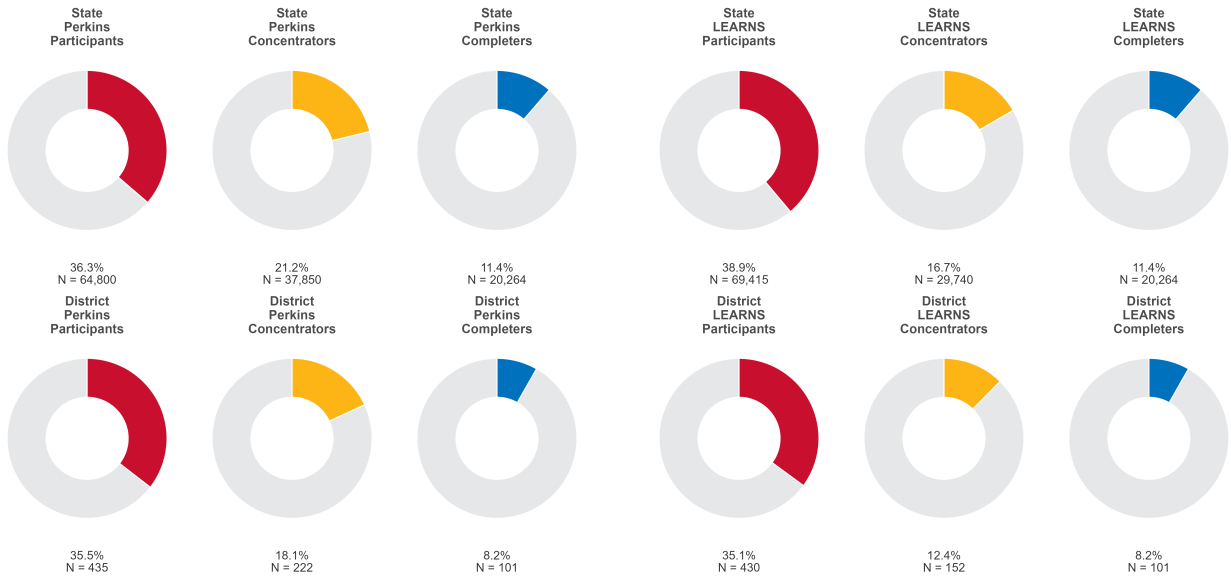

2025 CTE SUMMARY REPORT

BATESVILLE SCHOOL DISTRICT

Enrollment includes Grades 8–12 students.

PERFORMANCE SCORES RELATIVE TO TARGETS

CTE Concentrators

A [comprehensive program report](#) is available for more detailed information on all performance measures.