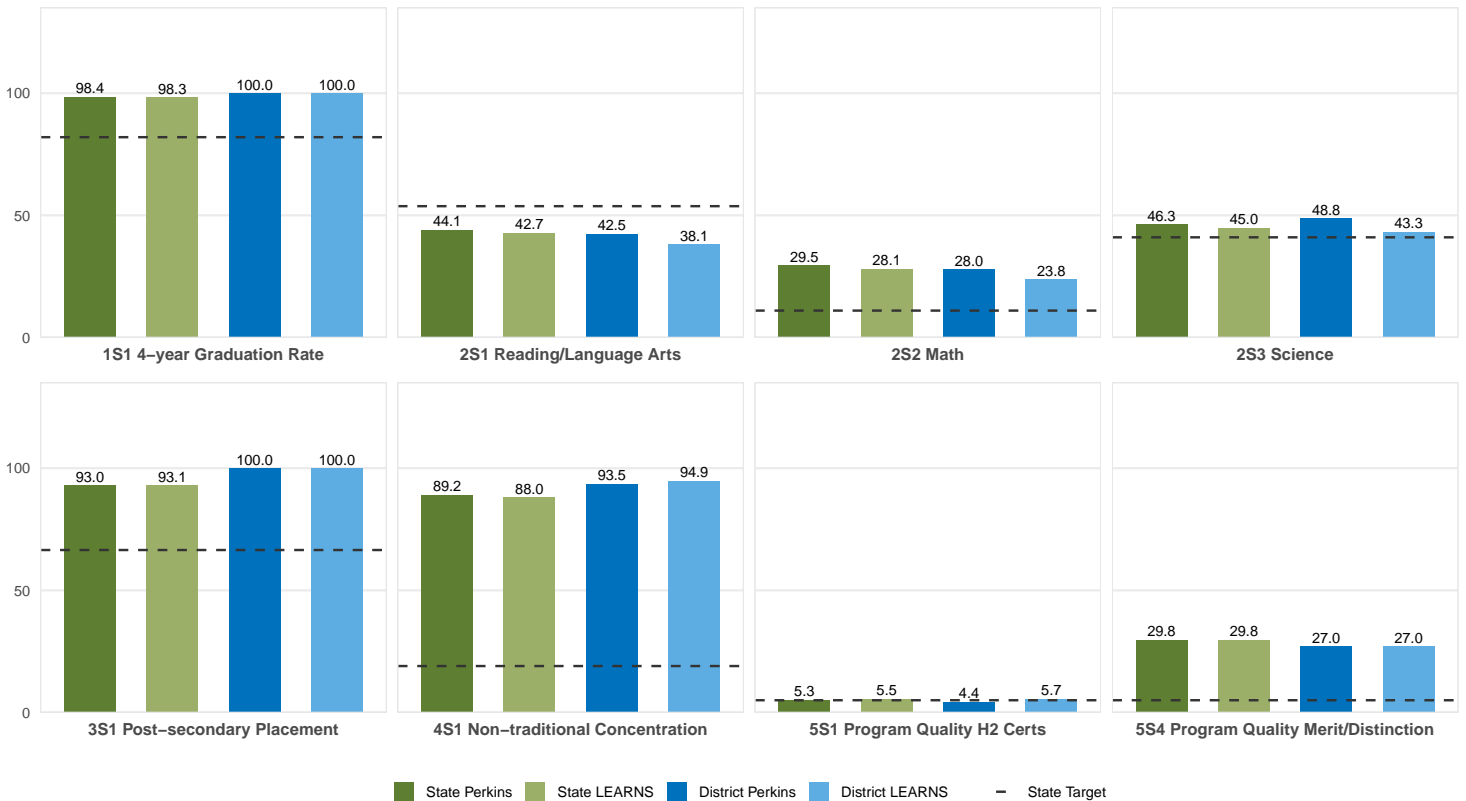

2025 CTE SUMMARY REPORT

BATESVILLE SCHOOL DISTRICT

Enrollment includes Grades 8–12 students.

PERFORMANCE SCORES RELATIVE TO TARGETS

CTE Concentrators

A [comprehensive program report](#) is available for more detailed information on all performance measures.