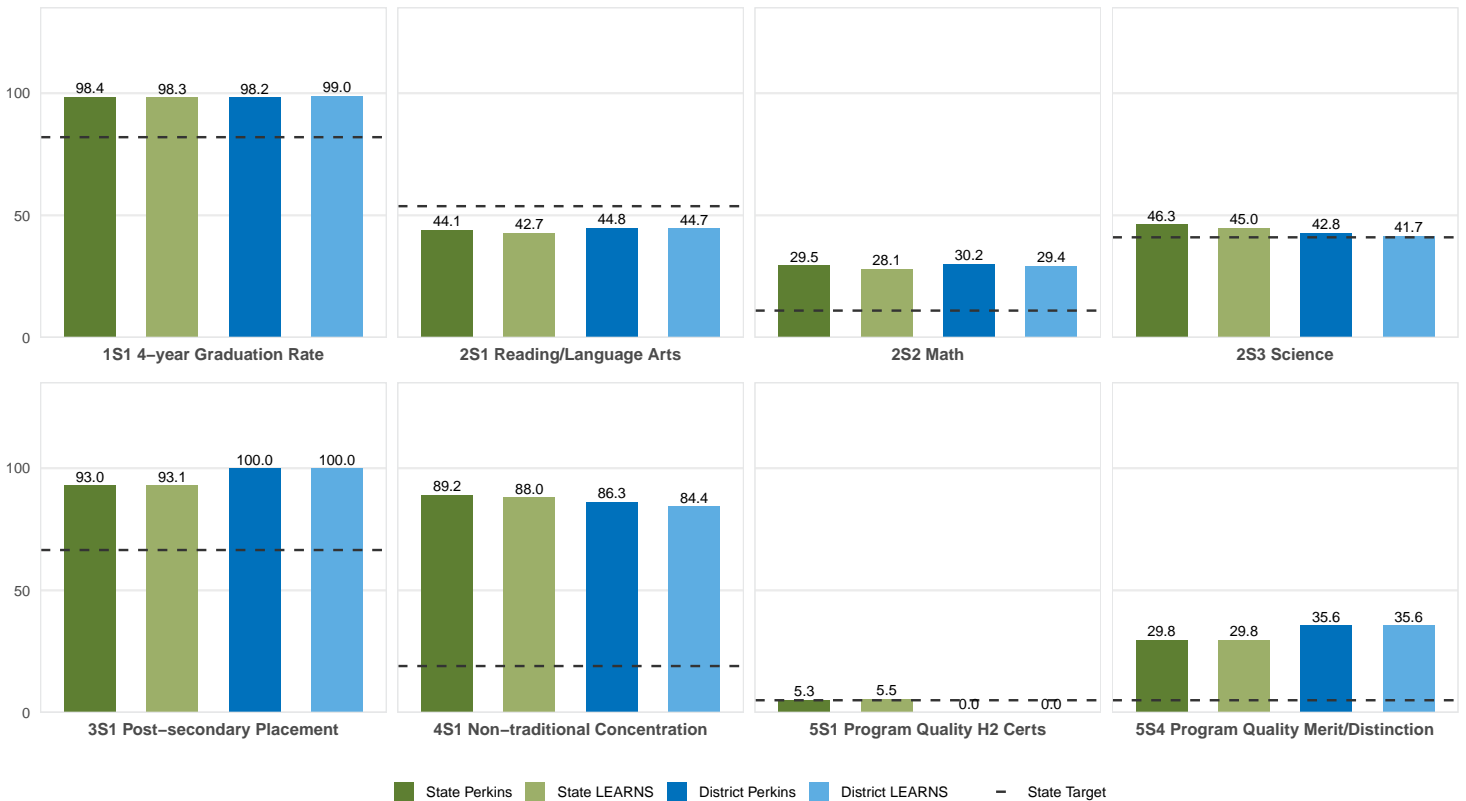

2025 CTE SUMMARY REPORT

SOUTHSIDE SCHOOL DISTRICT (INDEPENDENCE)

Enrollment includes Grades 8–12 students.

PERFORMANCE SCORES RELATIVE TO TARGETS

CTE Concentrators

A [comprehensive program report](#) is available for more detailed information on all performance measures.