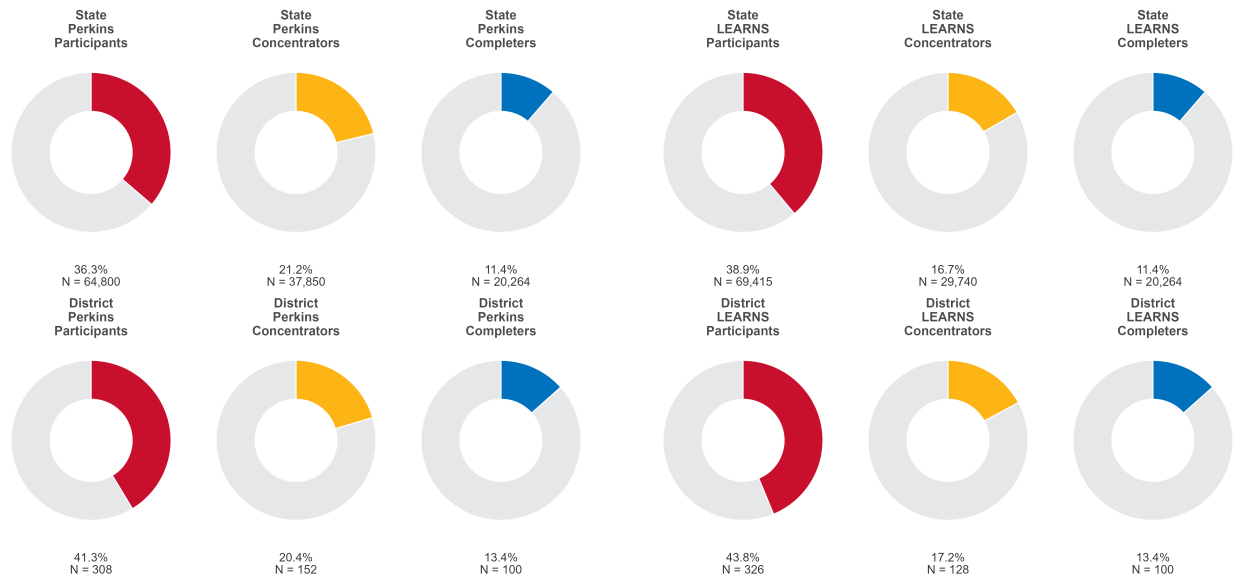

2025 CTE SUMMARY REPORT

SOUTHSIDE SCHOOL DISTRICT (INDEPENDENCE)

Enrollment includes Grades 8–12 students.

PERFORMANCE SCORES RELATIVE TO TARGETS

CTE Concentrators

A [comprehensive program report](#) is available for more detailed information on all performance measures.