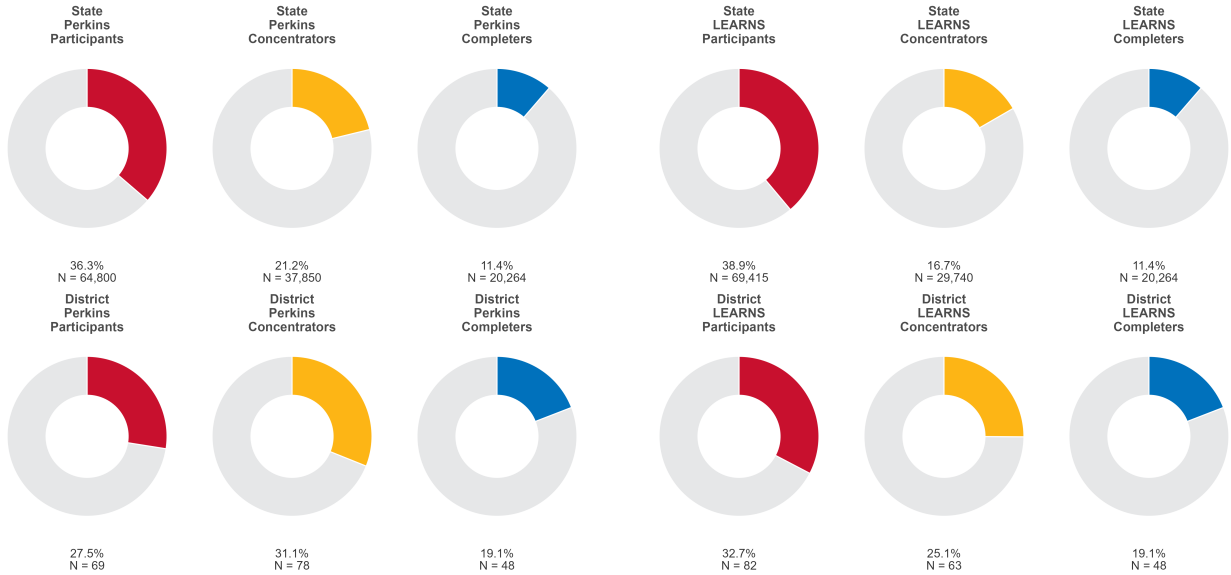

2025 CTE SUMMARY REPORT

CEDAR RIDGE SCHOOL DISTRICT

Enrollment includes Grades 8–12 students.

PERFORMANCE SCORES RELATIVE TO TARGETS

CTE Concentrators

A [comprehensive program report](#) is available for more detailed information on all performance measures.