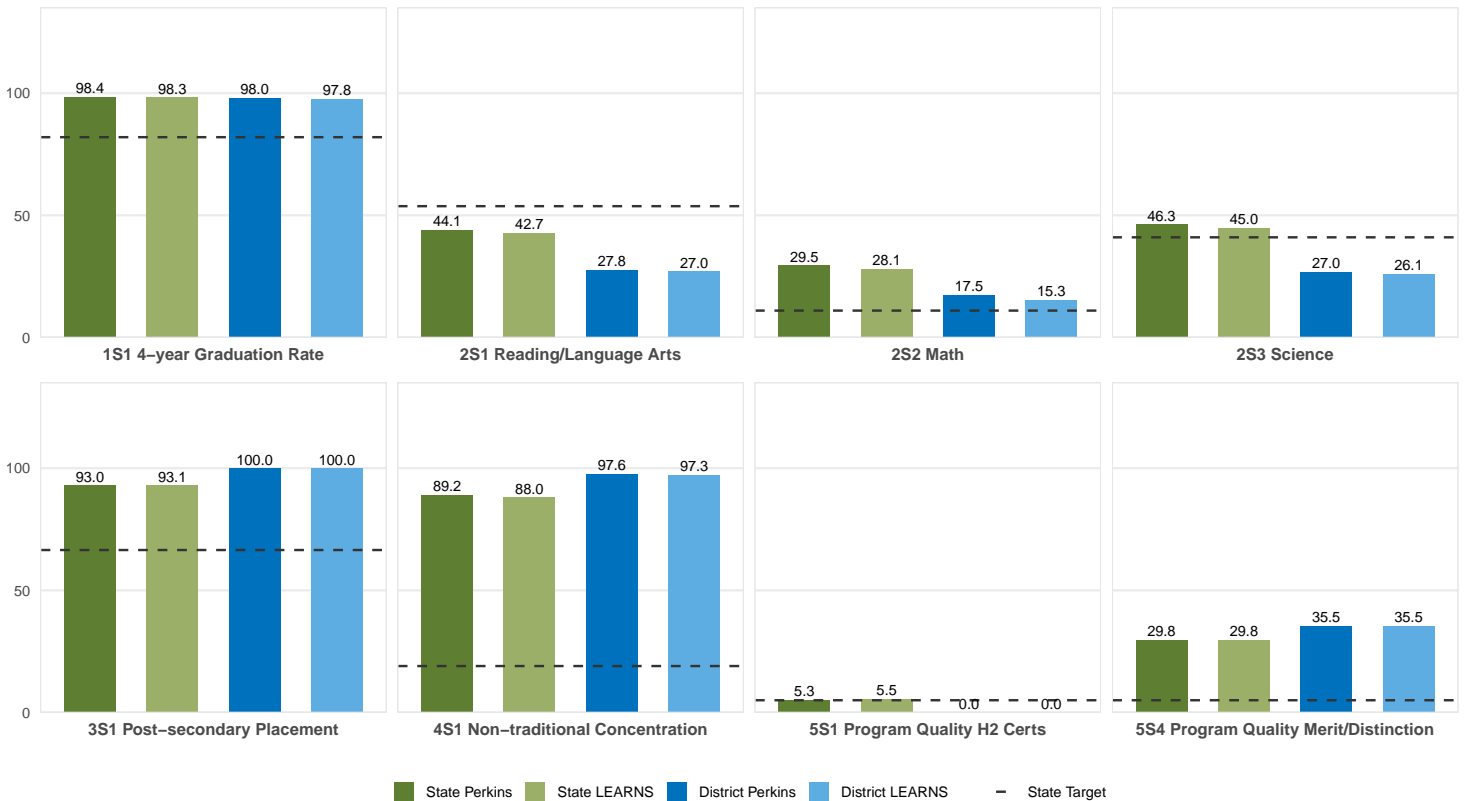

2025 CTE SUMMARY REPORT

CEDAR RIDGE SCHOOL DISTRICT

Enrollment includes Grades 8–12 students.

PERFORMANCE SCORES RELATIVE TO TARGETS

CTE Concentrators

A [comprehensive program report](#) is available for more detailed information on all performance measures.