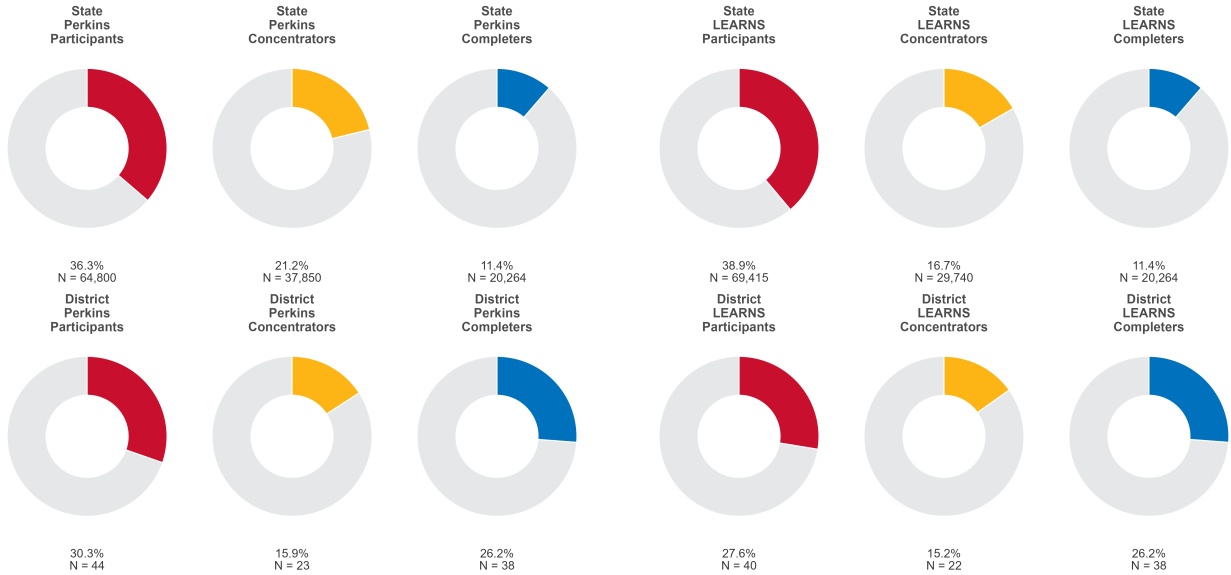

2025 CTE SUMMARY REPORT

CALICO ROCK SCHOOL DISTRICT

Enrollment includes Grades 8–12 students.

PERFORMANCE SCORES RELATIVE TO TARGETS

CTE Concentrators

A [comprehensive program report](#) is available for more detailed information on all performance measures.