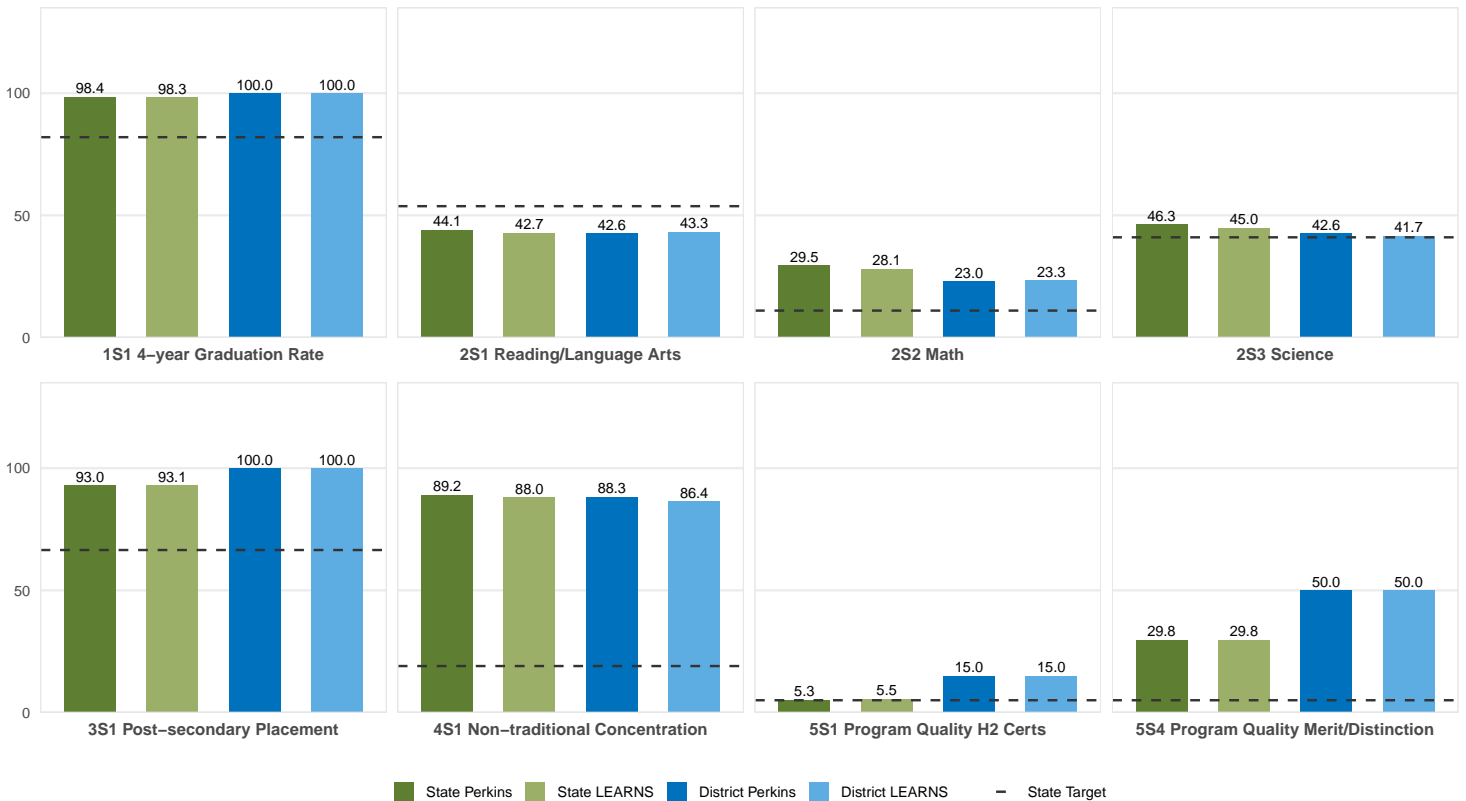

2025 CTE SUMMARY REPORT

CALICO ROCK SCHOOL DISTRICT

Enrollment includes Grades 8–12 students.

PERFORMANCE SCORES RELATIVE TO TARGETS

CTE Concentrators

A [comprehensive program report](#) is available for more detailed information on all performance measures.