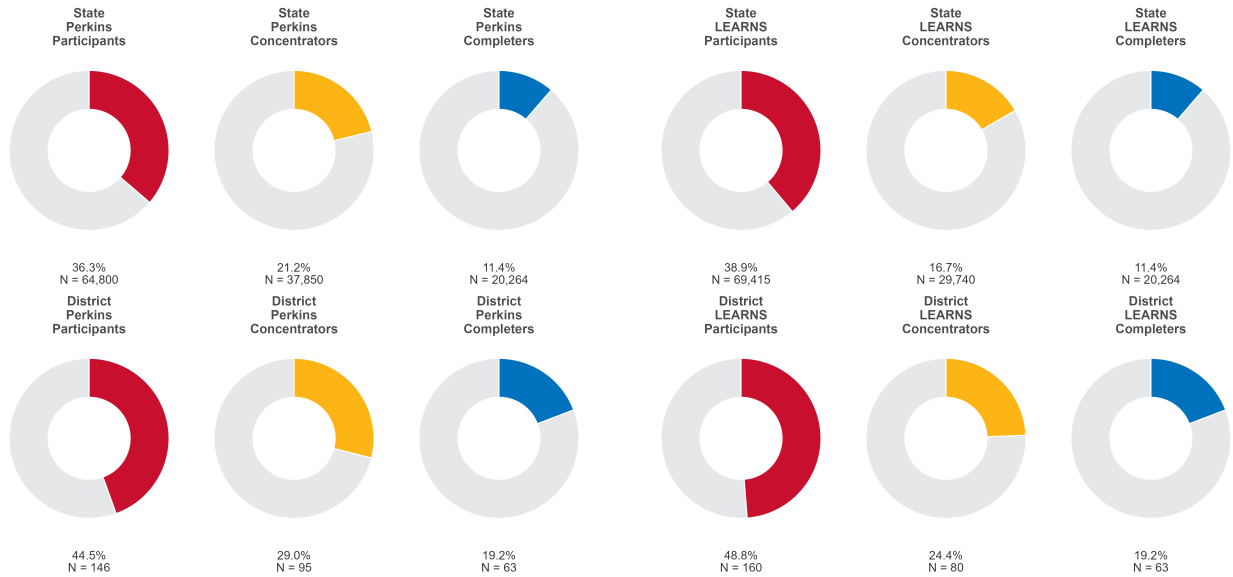

2025 CTE SUMMARY REPORT

MELBOURNE SCHOOL DISTRICT

Enrollment includes Grades 8–12 students.

PERFORMANCE SCORES RELATIVE TO TARGETS

CTE Concentrators

A [comprehensive program report](#) is available for more detailed information on all performance measures.