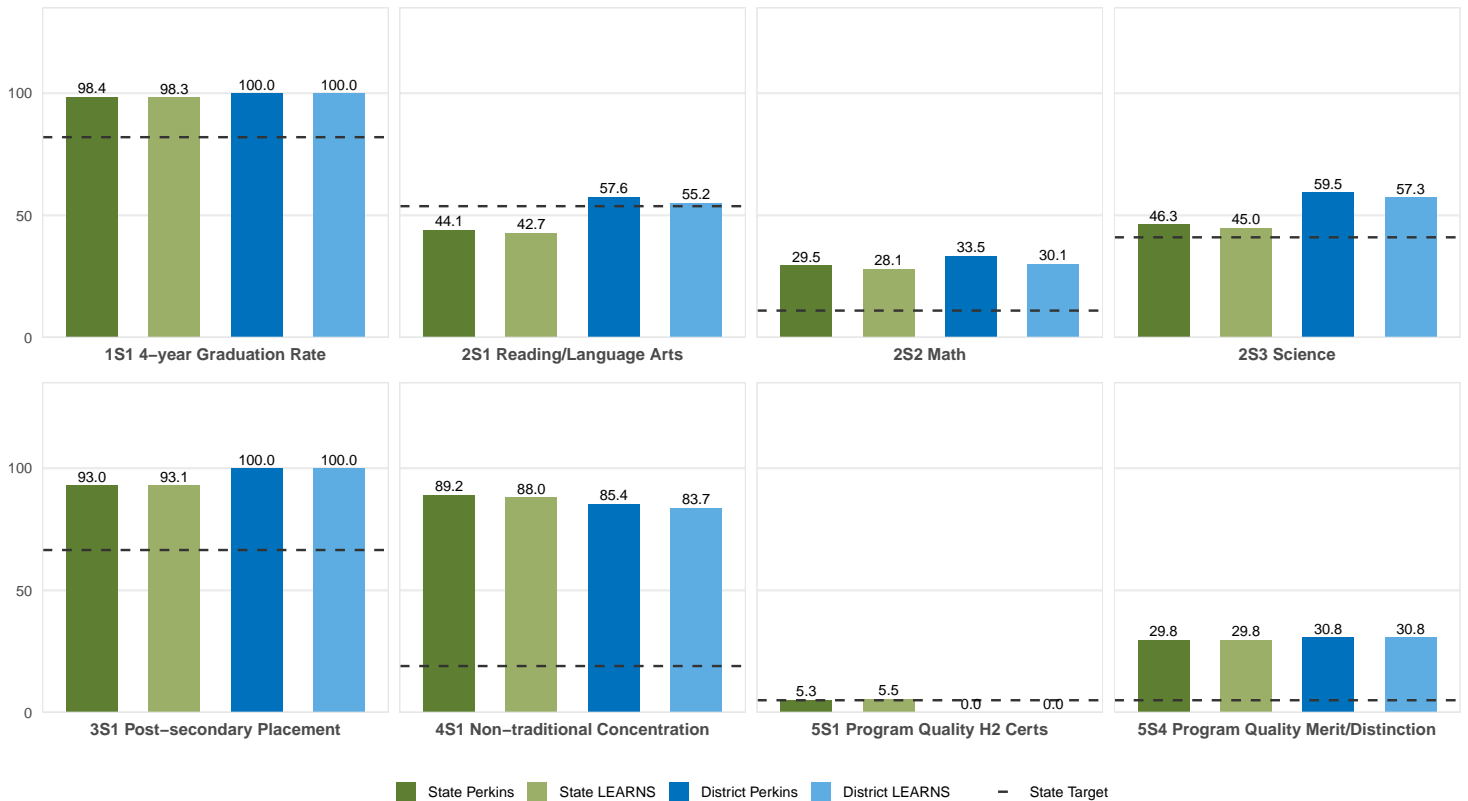

2025 CTE SUMMARY REPORT

MELBOURNE SCHOOL DISTRICT

Enrollment includes Grades 8–12 students.

PERFORMANCE SCORES RELATIVE TO TARGETS

CTE Concentrators

A [comprehensive program report](#) is available for more detailed information on all performance measures.