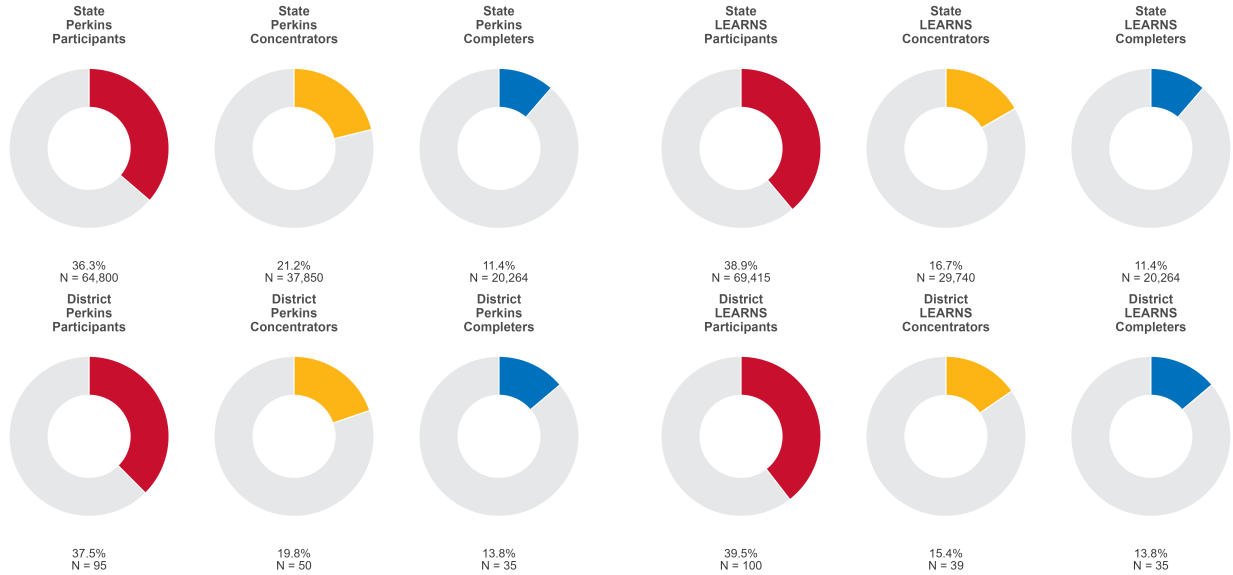

2025 CTE SUMMARY REPORT

IZARD COUNTY CONSOLIDATED SCHOOL DISTRICT

Enrollment includes Grades 8–12 students.

PERFORMANCE SCORES RELATIVE TO TARGETS

CTE Concentrators

A [comprehensive program report](#) is available for more detailed information on all performance measures.