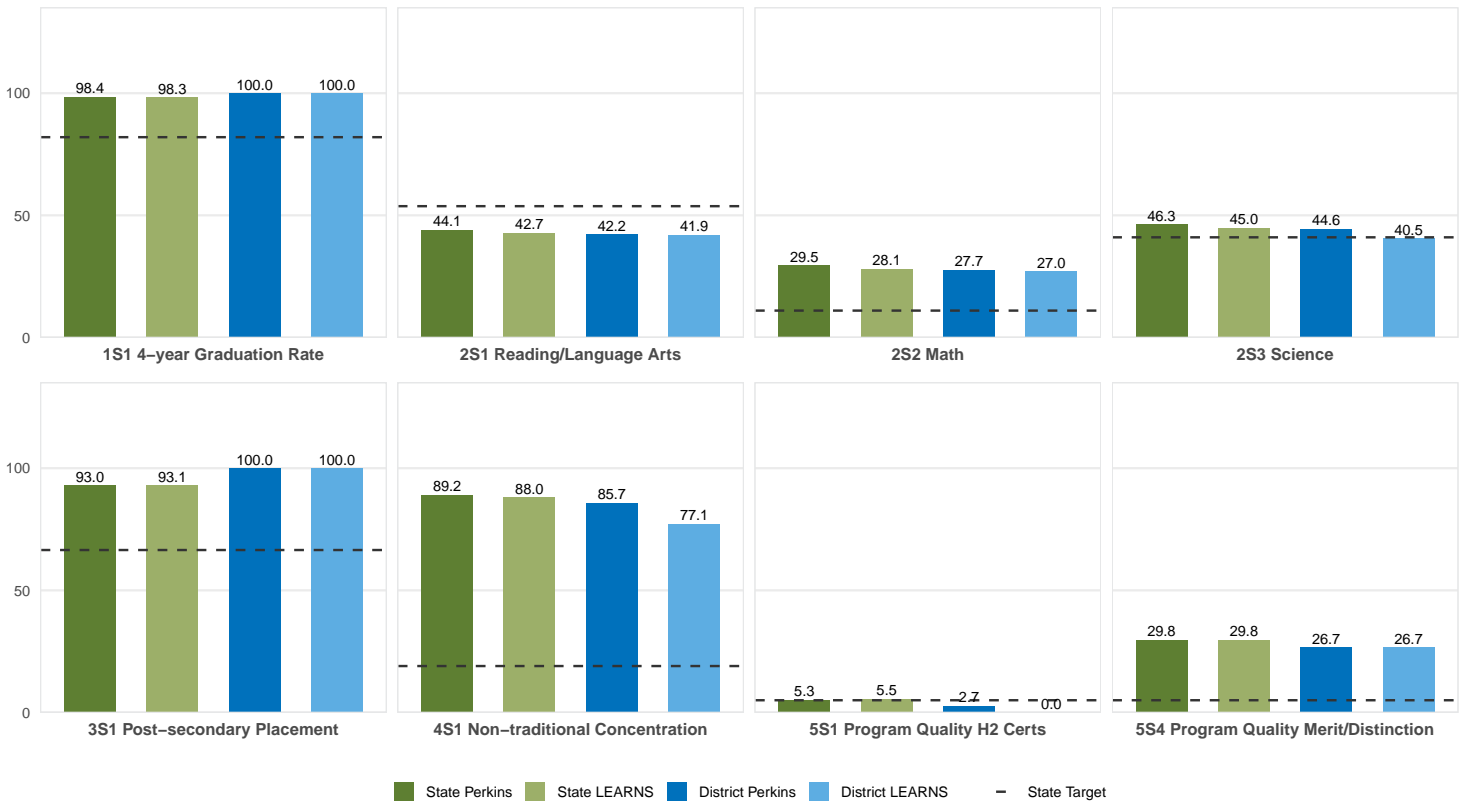

2025 CTE SUMMARY REPORT

IZARD COUNTY CONSOLIDATED SCHOOL DISTRICT

Enrollment includes Grades 8–12 students.

PERFORMANCE SCORES RELATIVE TO TARGETS

CTE Concentrators

A [comprehensive program report](#) is available for more detailed information on all performance measures.