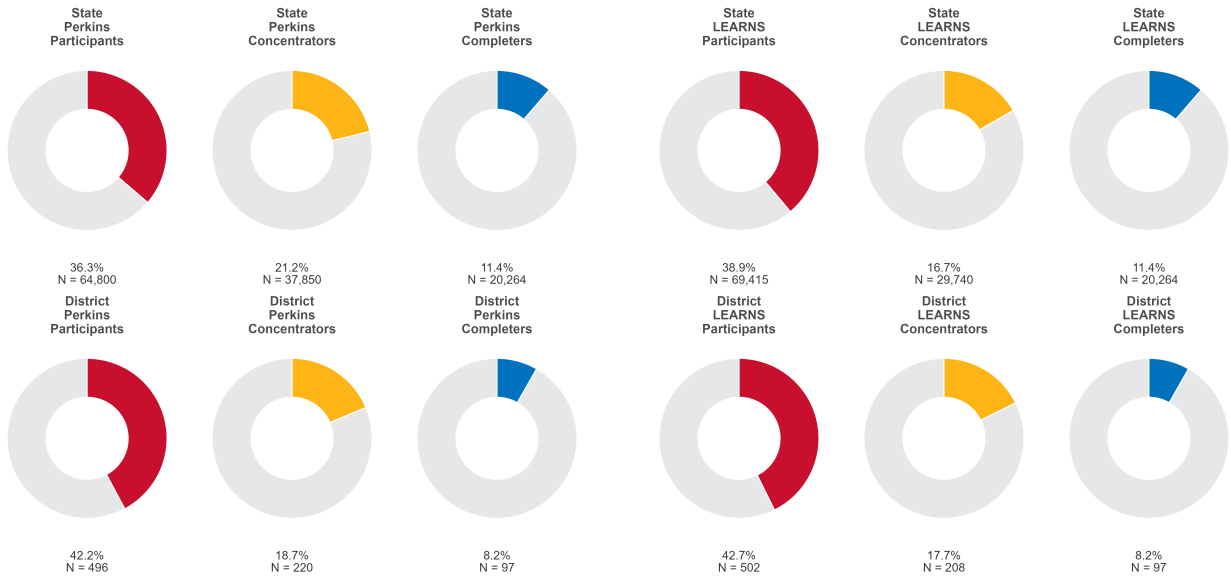

2025 CTE SUMMARY REPORT

WHITE HALL SCHOOL DISTRICT

Enrollment includes Grades 8–12 students.

PERFORMANCE SCORES RELATIVE TO TARGETS

CTE Concentrators

A [comprehensive program report](#) is available for more detailed information on all performance measures.