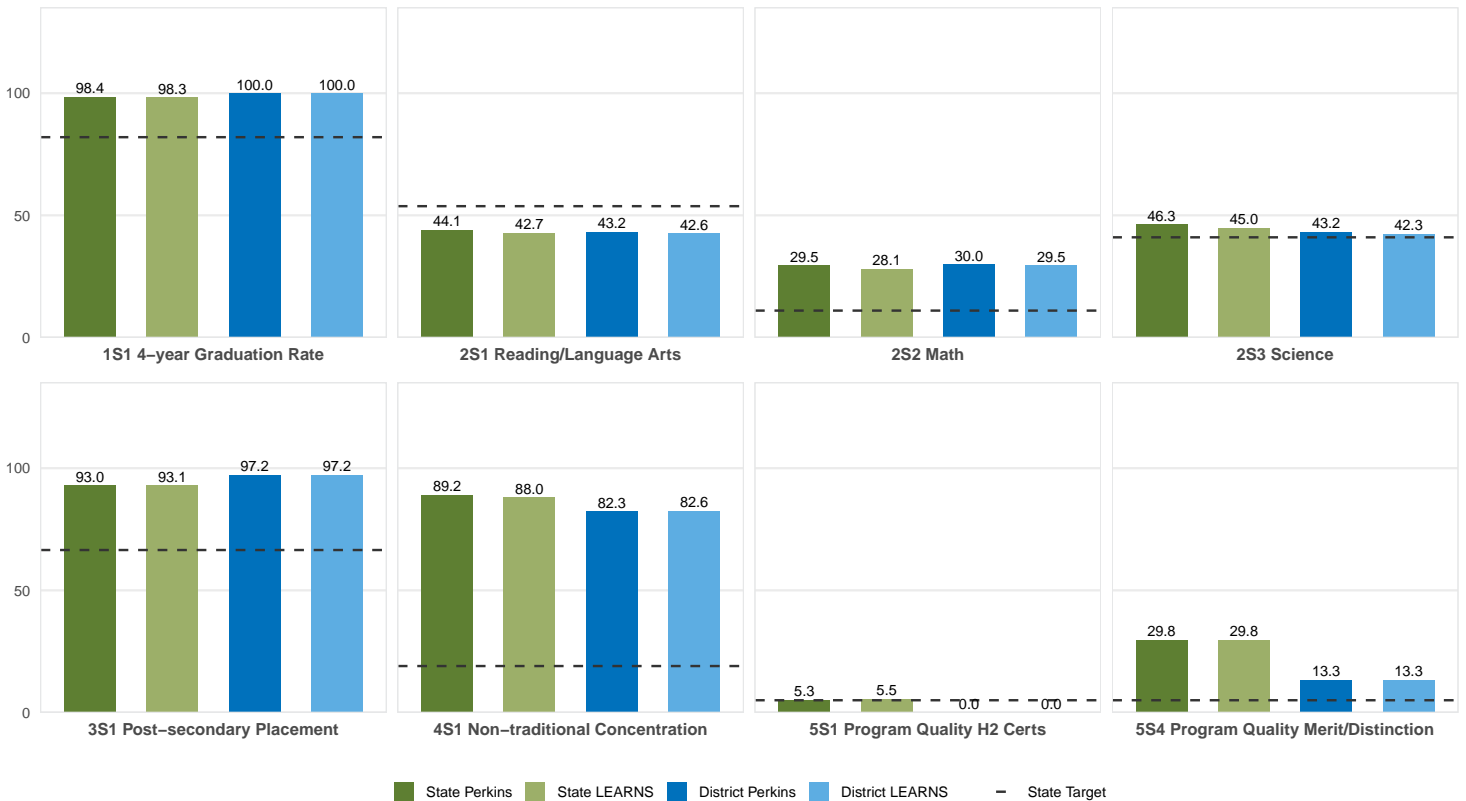

2025 CTE SUMMARY REPORT

WHITE HALL SCHOOL DISTRICT

Enrollment includes Grades 8–12 students.

PERFORMANCE SCORES RELATIVE TO TARGETS

CTE Concentrators

A [comprehensive program report](#) is available for more detailed information on all performance measures.