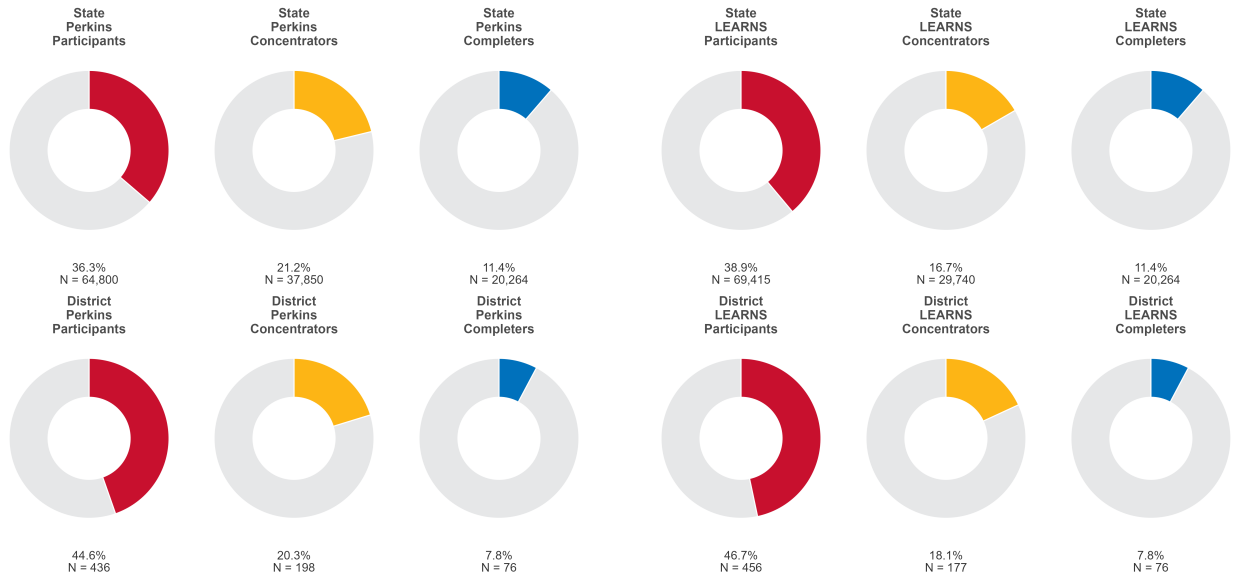

2025 CTE SUMMARY REPORT

CLARKSVILLE SCHOOL DISTRICT

Enrollment includes Grades 8–12 students.

PERFORMANCE SCORES RELATIVE TO TARGETS

CTE Concentrators

A [comprehensive program report](#) is available for more detailed information on all performance measures.