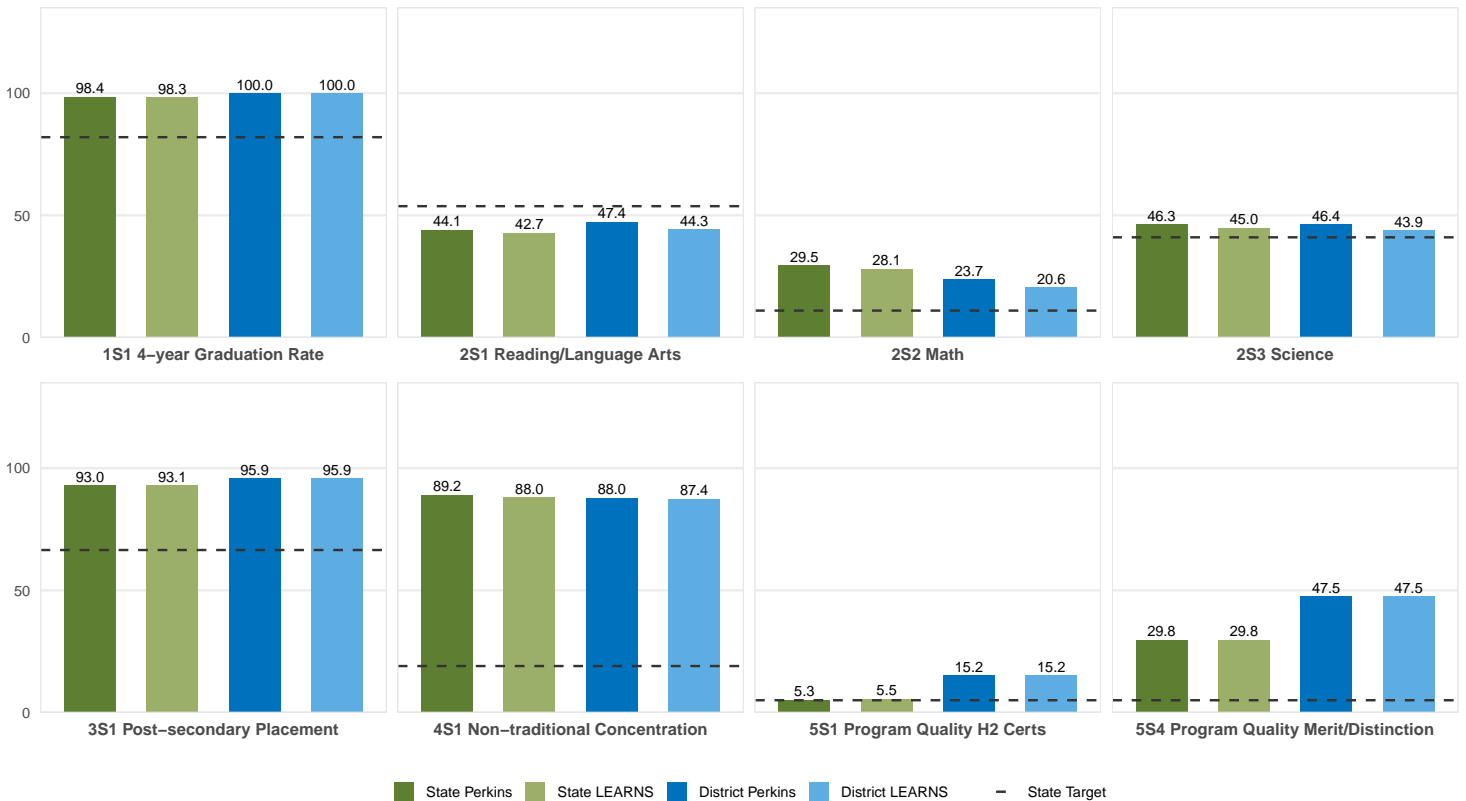

2025 CTE SUMMARY REPORT

CLARKSVILLE SCHOOL DISTRICT

Enrollment includes Grades 8–12 students.

PERFORMANCE SCORES RELATIVE TO TARGETS

CTE Concentrators

A [comprehensive program report](#) is available for more detailed information on all performance measures.