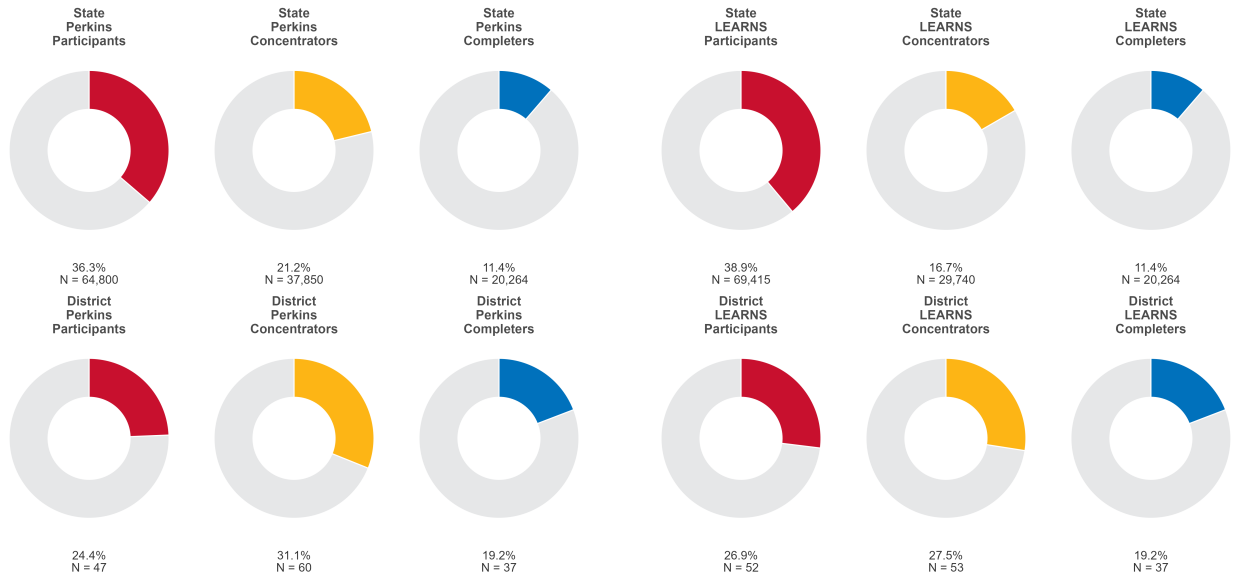

## LAFAYETTE COUNTY SCHOOL DISTRICT

Enrollment includes Grades 8–12 students.

### PERFORMANCE SCORES RELATIVE TO TARGETS