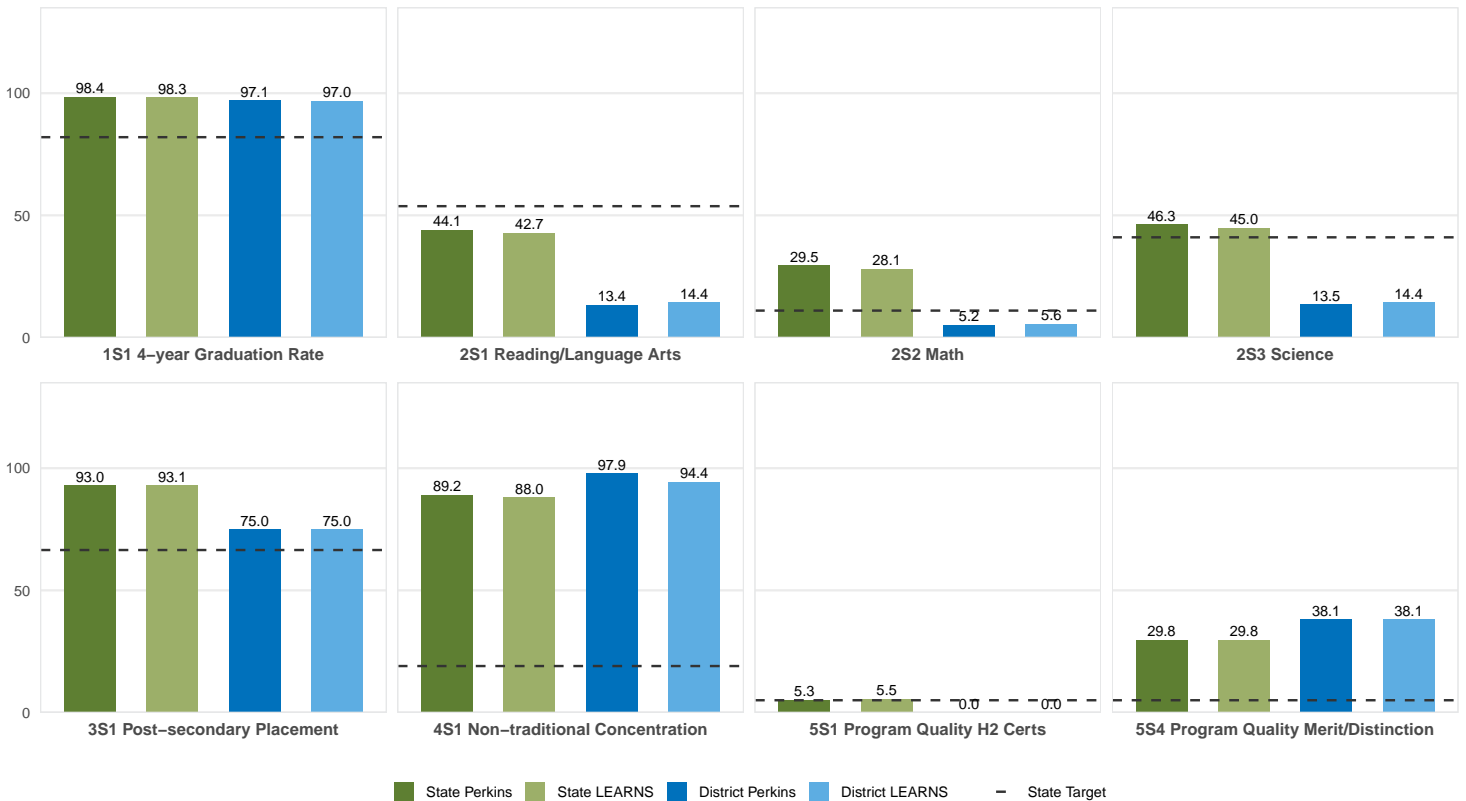

PERFORMANCE SCORES RELATIVE TO TARGETS

CTE Concentrators

A [comprehensive program report](#) is available for more detailed information on all performance measures.