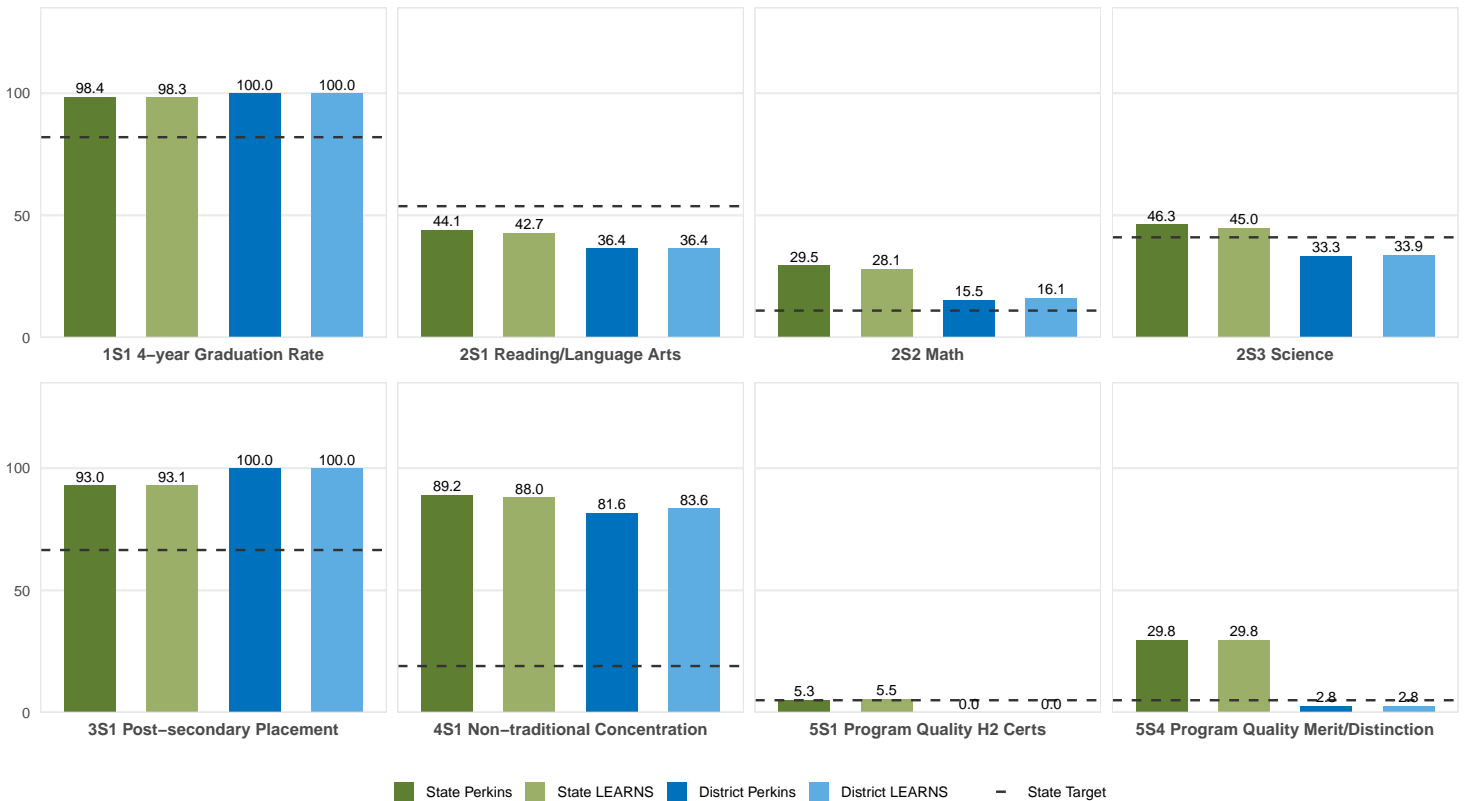

2025 CTE SUMMARY REPORT

SLOAN-HENDRIX SCHOOL DISTRICT

Enrollment includes Grades 8–12 students.

PERFORMANCE SCORES RELATIVE TO TARGETS

CTE Concentrators

A [comprehensive program report](#) is available for more detailed information on all performance measures.