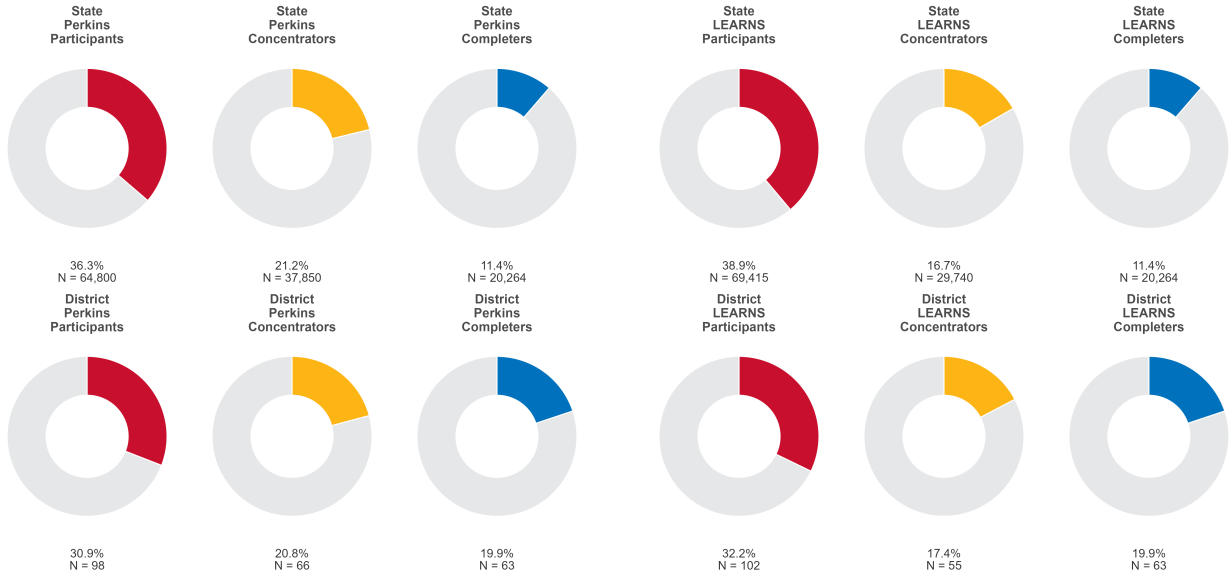

2025 CTE SUMMARY REPORT

SLOAN-HENDRIX SCHOOL DISTRICT

Enrollment includes Grades 8–12 students.

PERFORMANCE SCORES RELATIVE TO TARGETS

CTE Concentrators

A [comprehensive program report](#) is available for more detailed information on all performance measures.