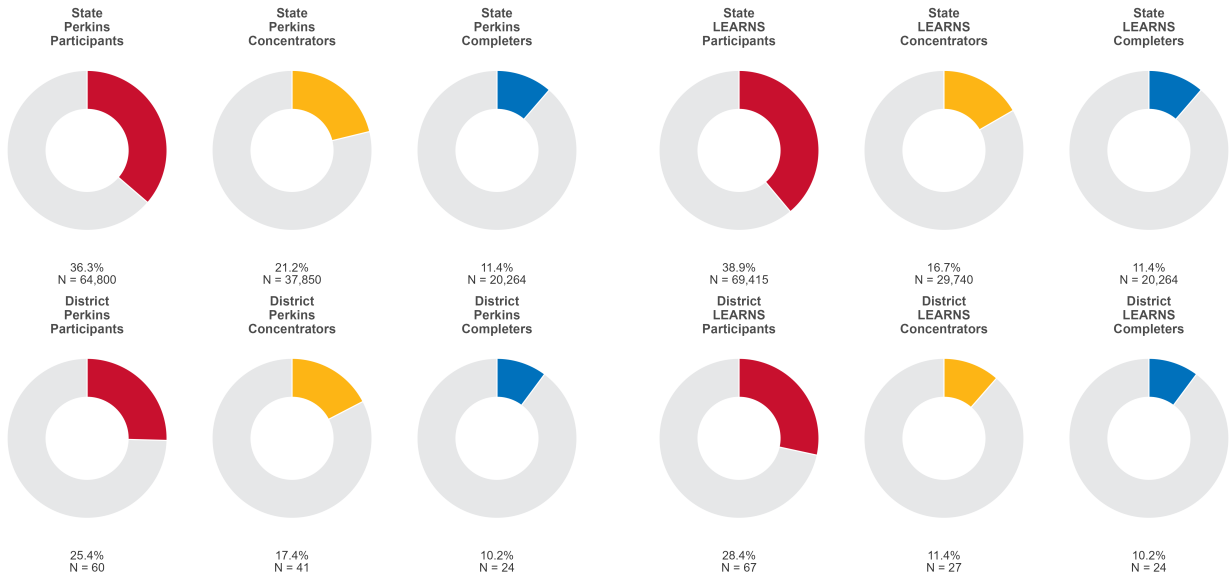

2025 CTE SUMMARY REPORT

LEE COUNTY SCHOOL DISTRICT

Enrollment includes Grades 8–12 students.

PERFORMANCE SCORES RELATIVE TO TARGETS

CTE Concentrators

A [comprehensive program report](#) is available for more detailed information on all performance measures.