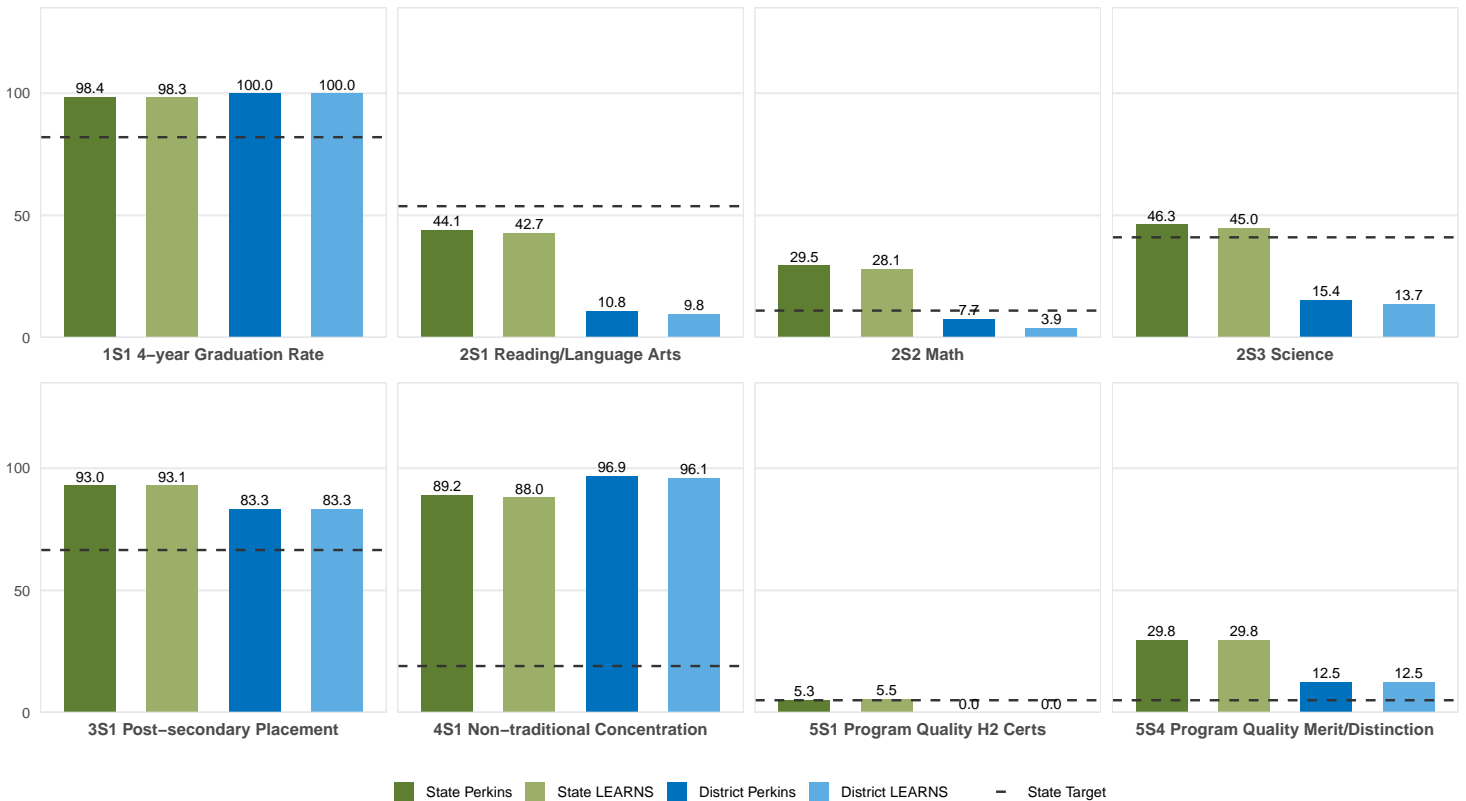

2025 CTE SUMMARY REPORT

LEE COUNTY SCHOOL DISTRICT

Enrollment includes Grades 8–12 students.

PERFORMANCE SCORES RELATIVE TO TARGETS

CTE Concentrators

A [comprehensive program report](#) is available for more detailed information on all performance measures.