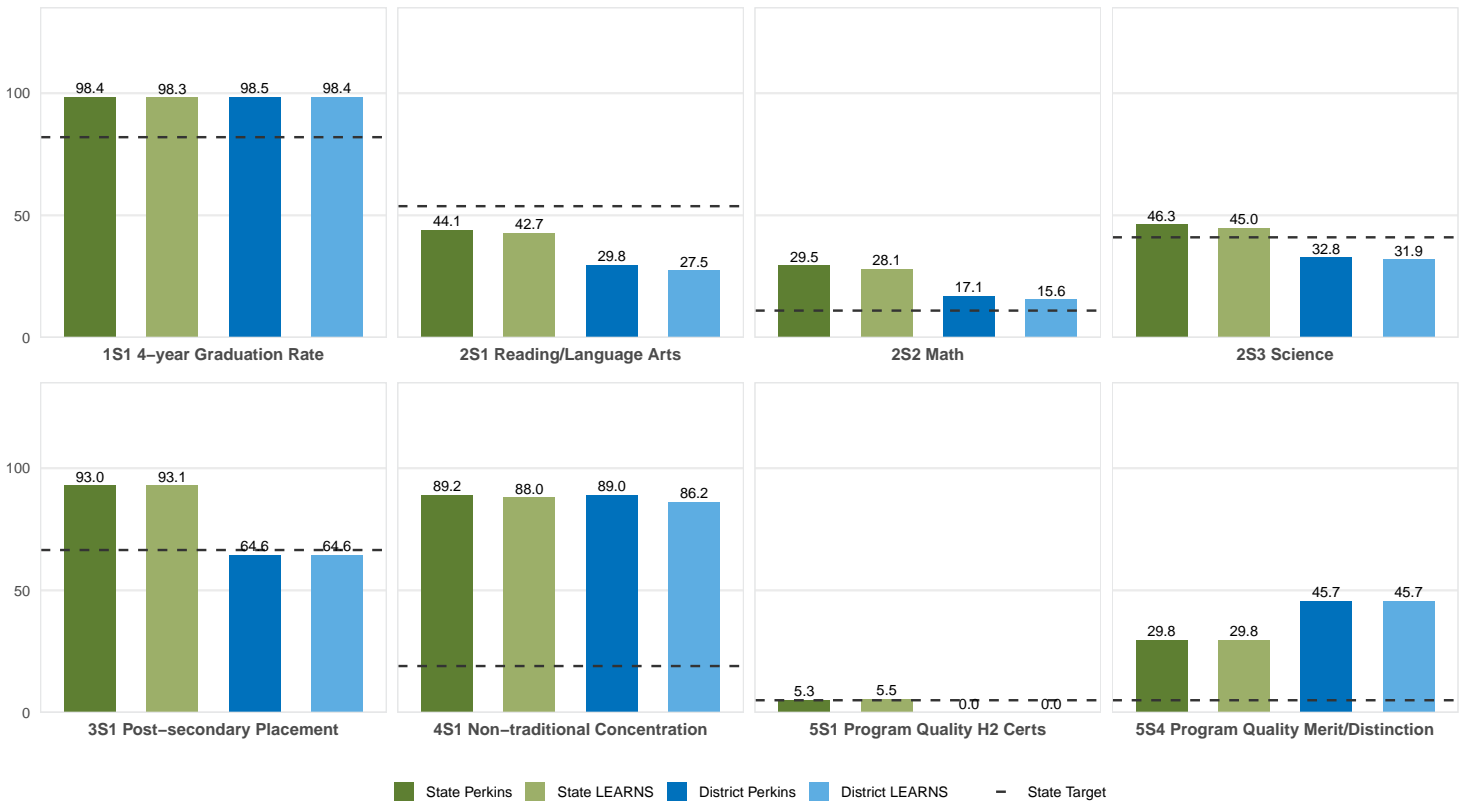

2025 CTE SUMMARY REPORT

ASHDOWN SCHOOL DISTRICT

Enrollment includes Grades 8–12 students.

PERFORMANCE SCORES RELATIVE TO TARGETS

CTE Concentrators

A [comprehensive program report](#) is available for more detailed information on all performance measures.