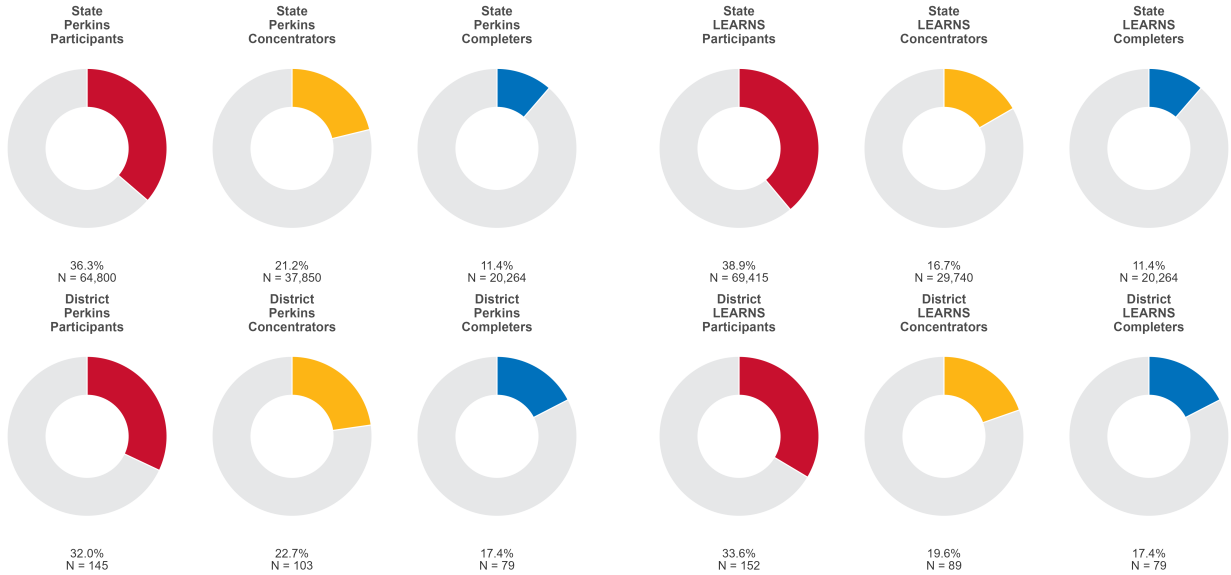

2025 CTE SUMMARY REPORT

ASHDOWN SCHOOL DISTRICT

Enrollment includes Grades 8–12 students.

PERFORMANCE SCORES RELATIVE TO TARGETS

CTE Concentrators

A [comprehensive program report](#) is available for more detailed information on all performance measures.