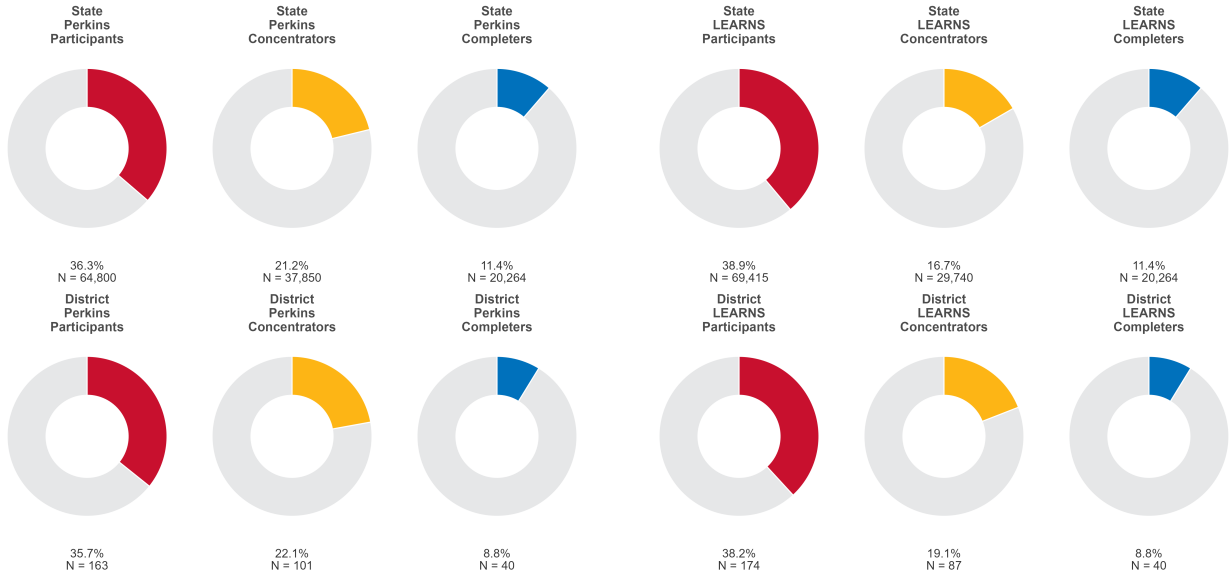

2025 CTE SUMMARY REPORT

BOONEVILLE SCHOOL DISTRICT

Enrollment includes Grades 8–12 students.

PERFORMANCE SCORES RELATIVE TO TARGETS

CTE Concentrators

A [comprehensive program report](#) is available for more detailed information on all performance measures.