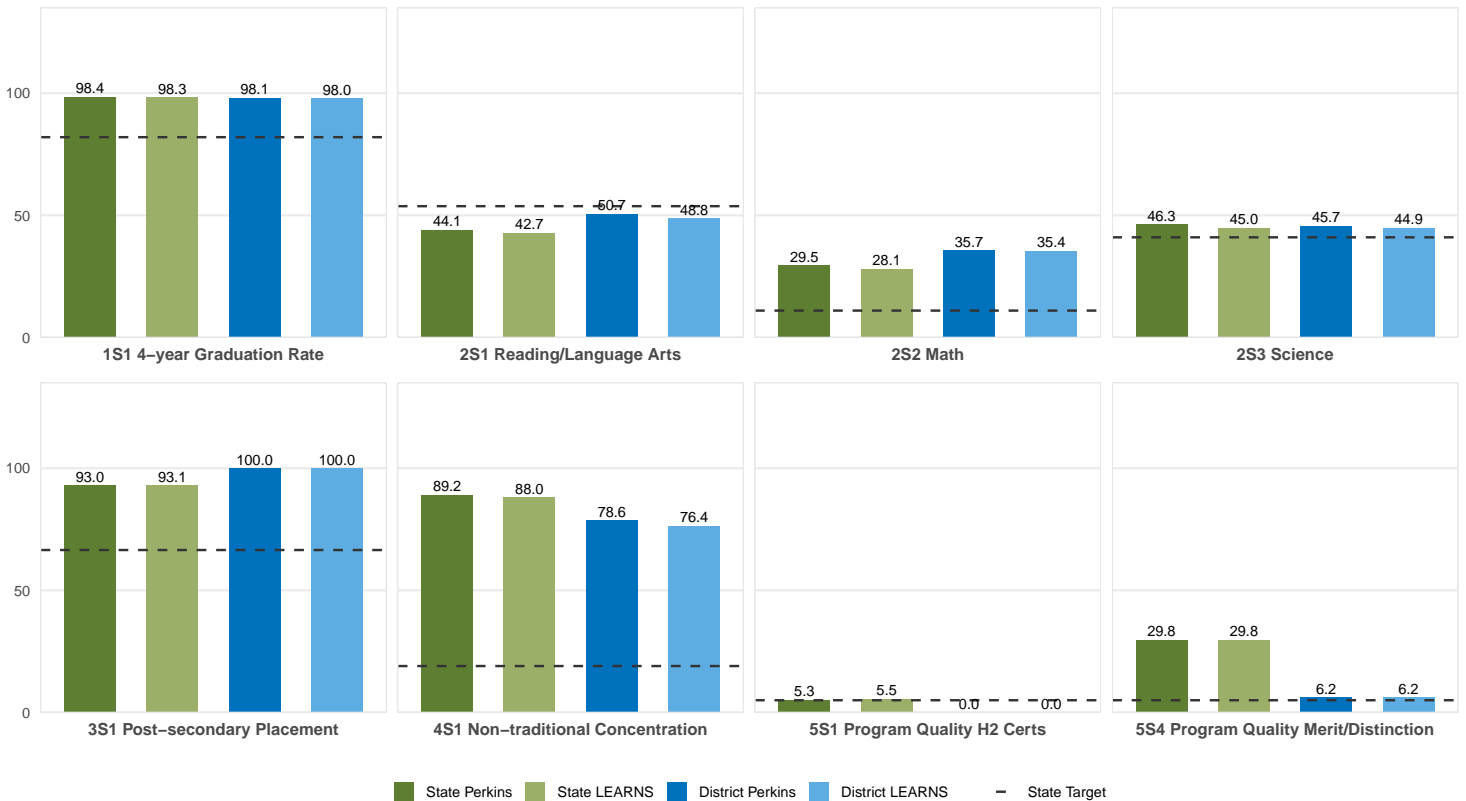

2025 CTE SUMMARY REPORT

BOONEVILLE SCHOOL DISTRICT

Enrollment includes Grades 8–12 students.

PERFORMANCE SCORES RELATIVE TO TARGETS

CTE Concentrators

A [comprehensive program report](#) is available for more detailed information on all performance measures.