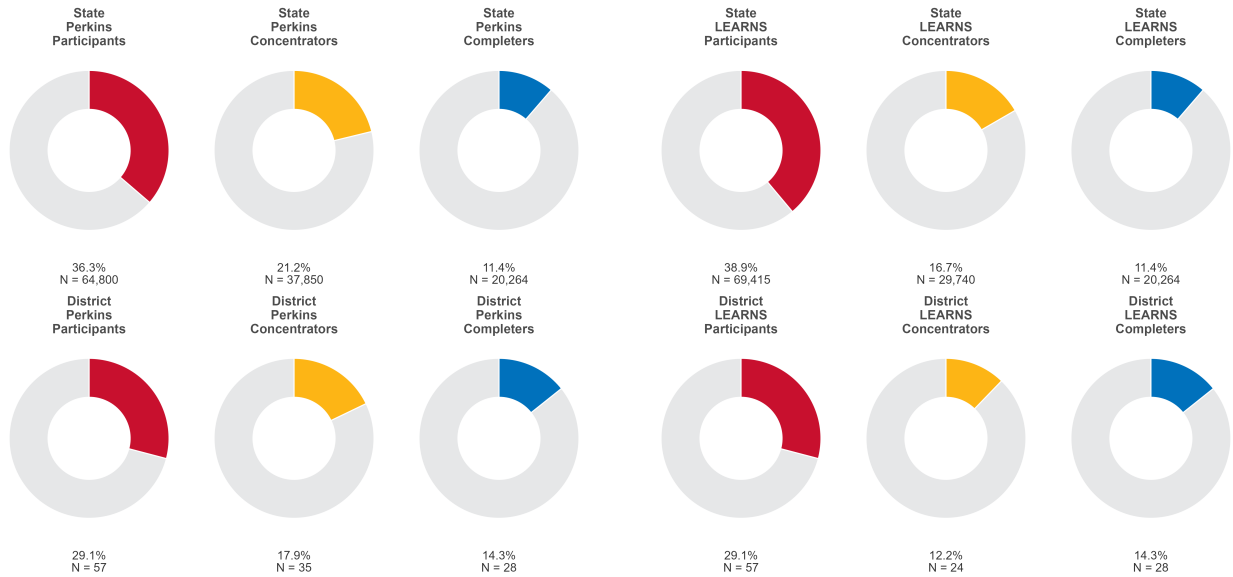

2025 CTE SUMMARY REPORT

MAGAZINE SCHOOL DISTRICT

Enrollment includes Grades 8–12 students.

PERFORMANCE SCORES RELATIVE TO TARGETS

CTE Concentrators

A [comprehensive program report](#) is available for more detailed information on all performance measures.