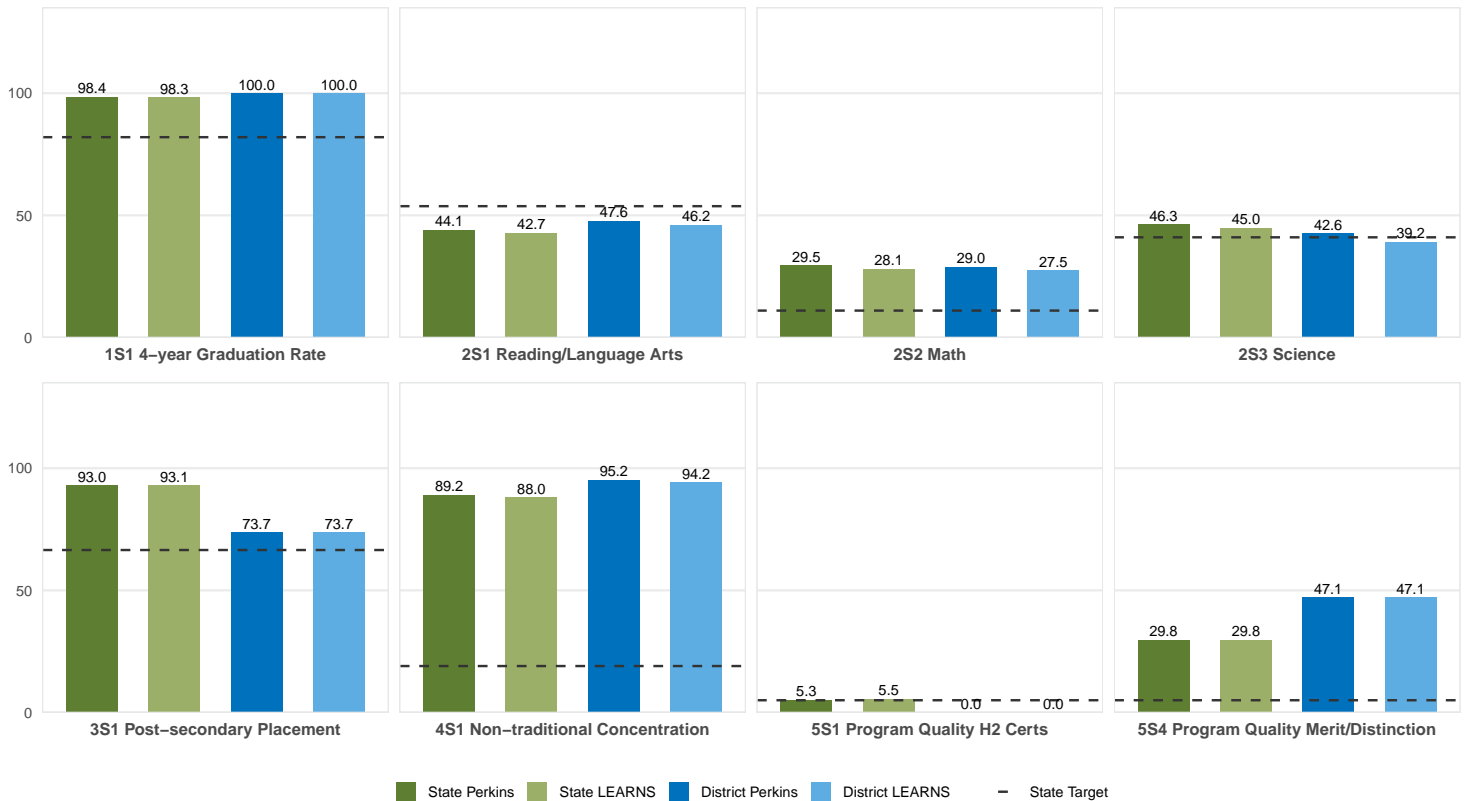

2025 CTE SUMMARY REPORT

MAGAZINE SCHOOL DISTRICT

Enrollment includes Grades 8–12 students.

PERFORMANCE SCORES RELATIVE TO TARGETS

CTE Concentrators

A [comprehensive program report](#) is available for more detailed information on all performance measures.