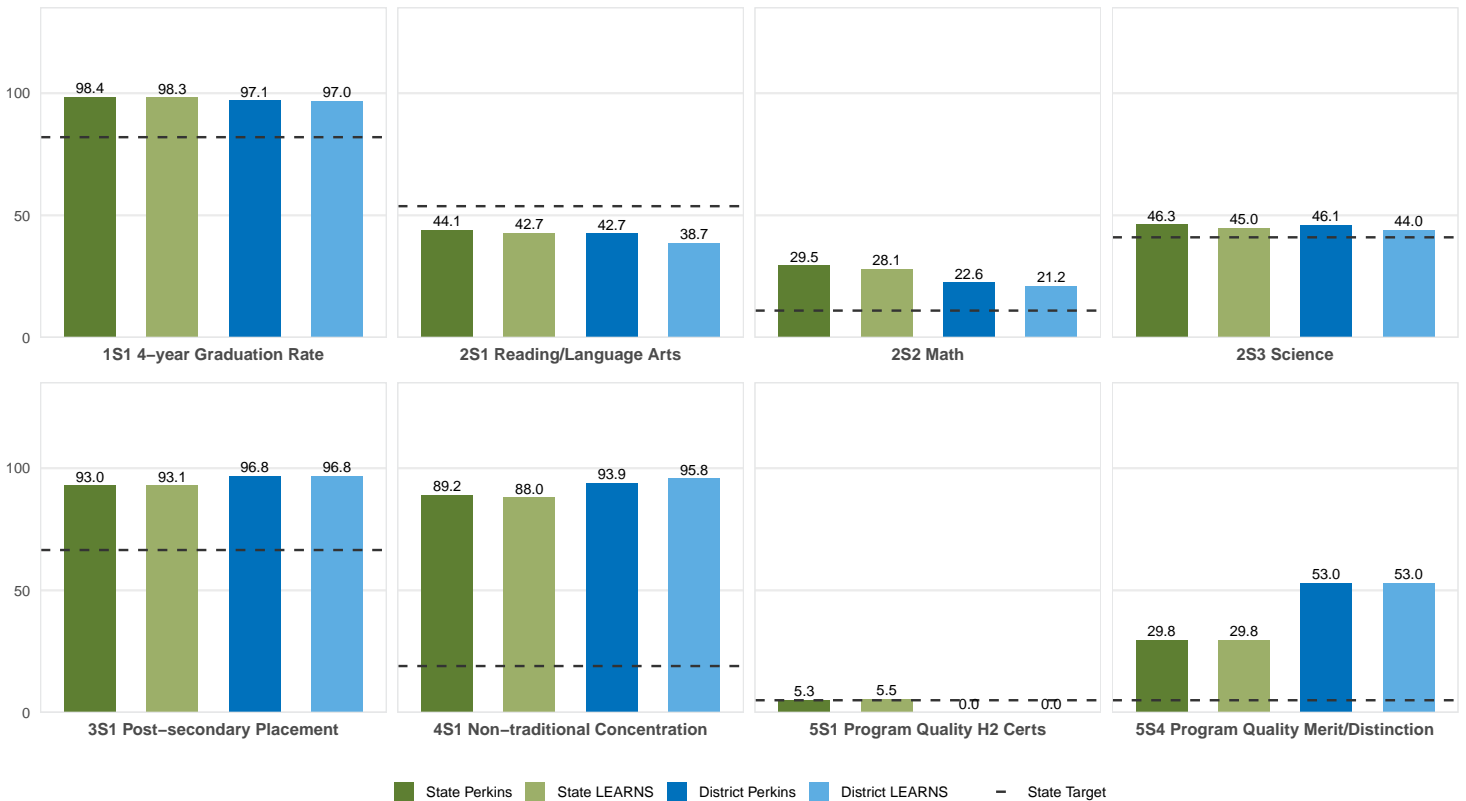

PERFORMANCE SCORES RELATIVE TO TARGETS

CTE Concentrators

A [comprehensive program report](#) is available for more detailed information on all performance measures.