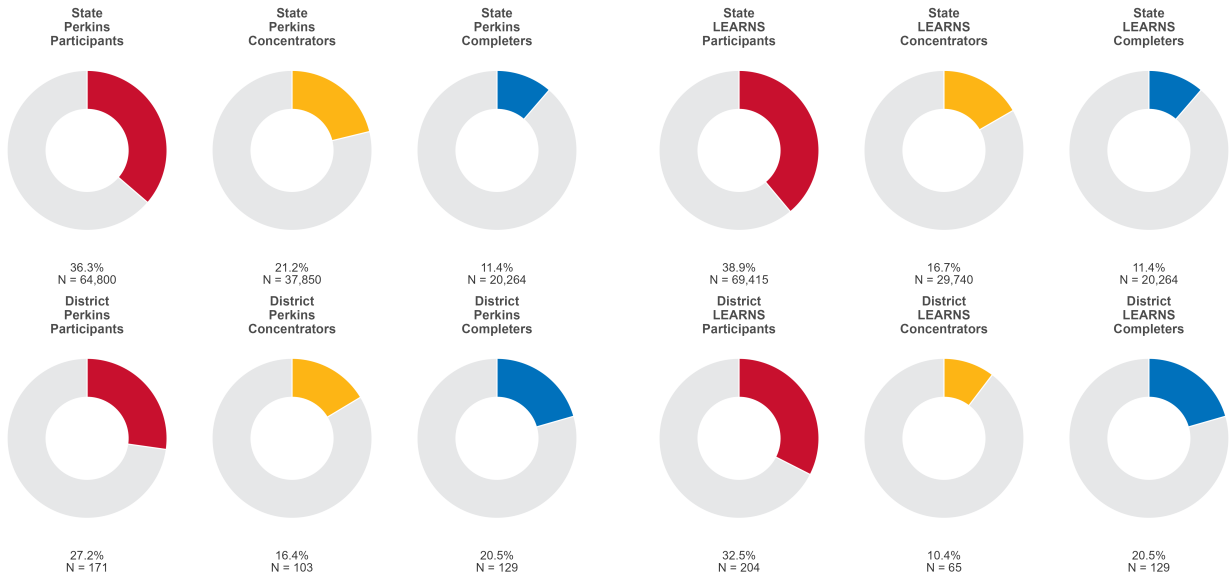

## LONOKE SCHOOL DISTRICT

Enrollment includes Grades 8–12 students.

### PERFORMANCE SCORES RELATIVE TO TARGETS