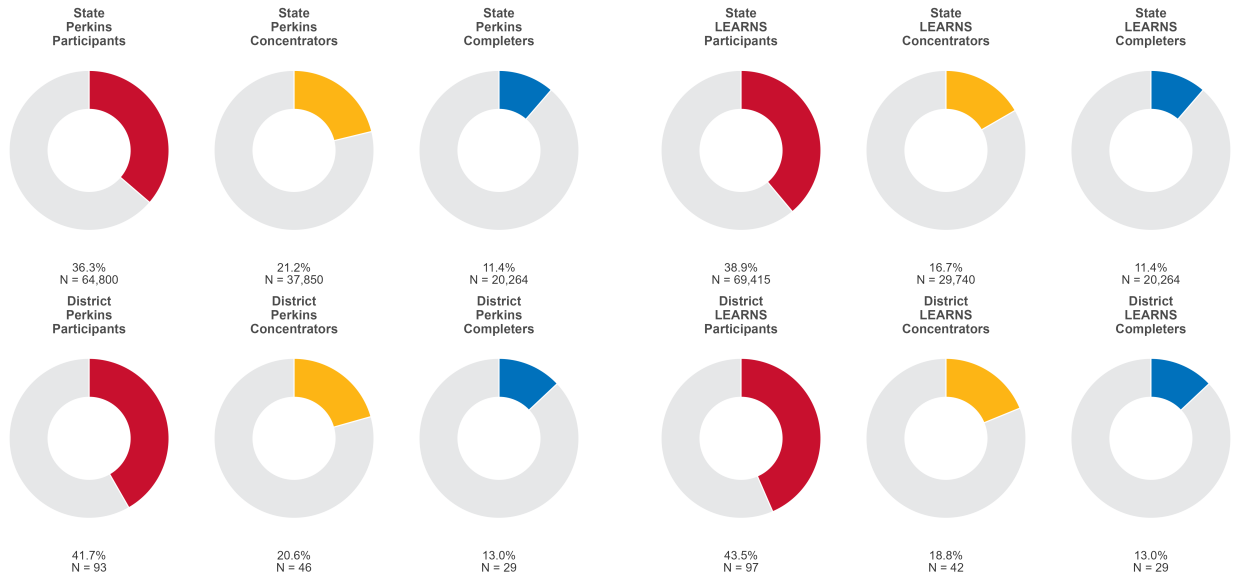

2025 CTE SUMMARY REPORT

CARLISLE SCHOOL DISTRICT

Enrollment includes Grades 8–12 students.

PERFORMANCE SCORES RELATIVE TO TARGETS

CTE Concentrators

A [comprehensive program report](#) is available for more detailed information on all performance measures.