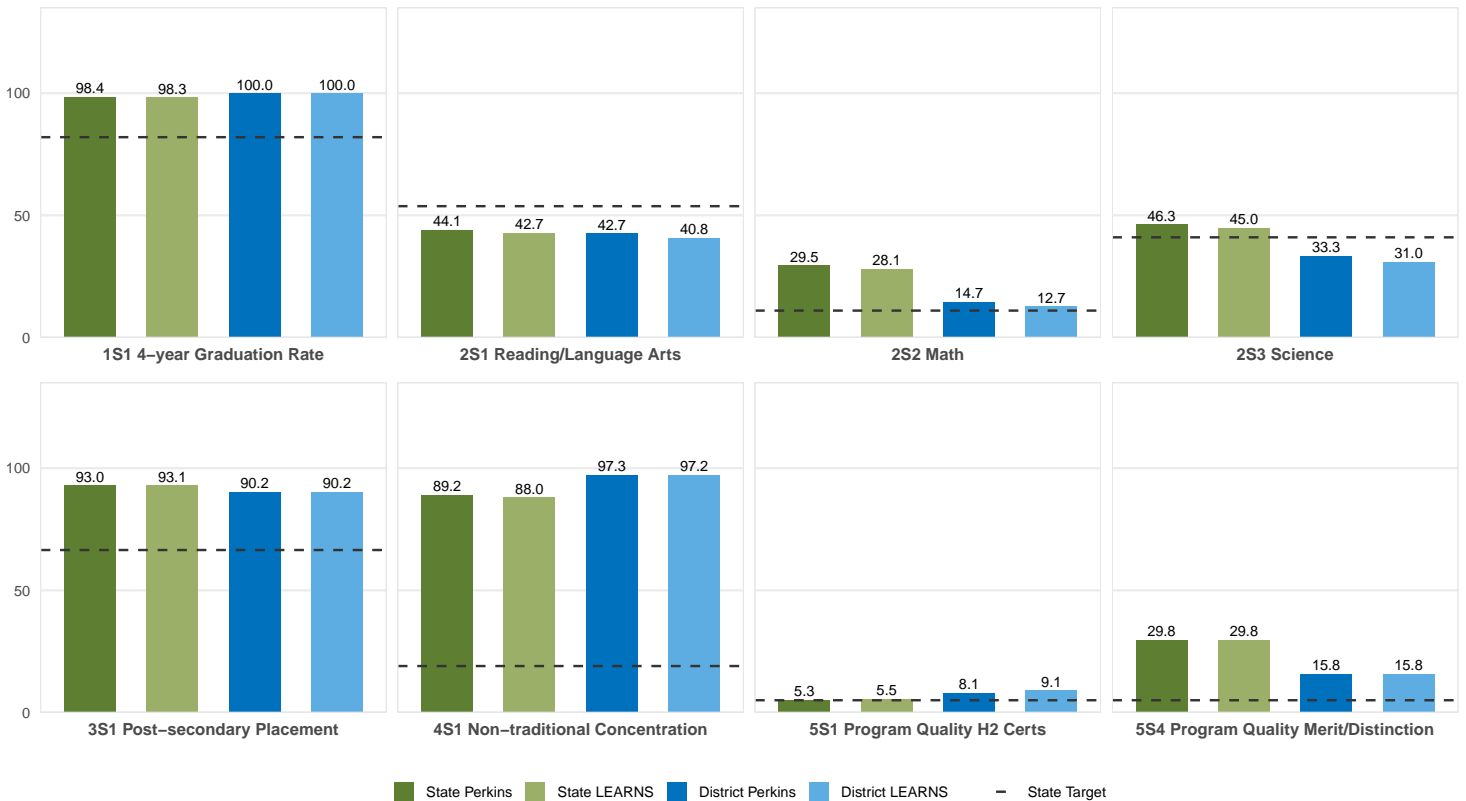

2025 CTE SUMMARY REPORT

CARLISLE SCHOOL DISTRICT

Enrollment includes Grades 8–12 students.

PERFORMANCE SCORES RELATIVE TO TARGETS

CTE Concentrators

A [comprehensive program report](#) is available for more detailed information on all performance measures.