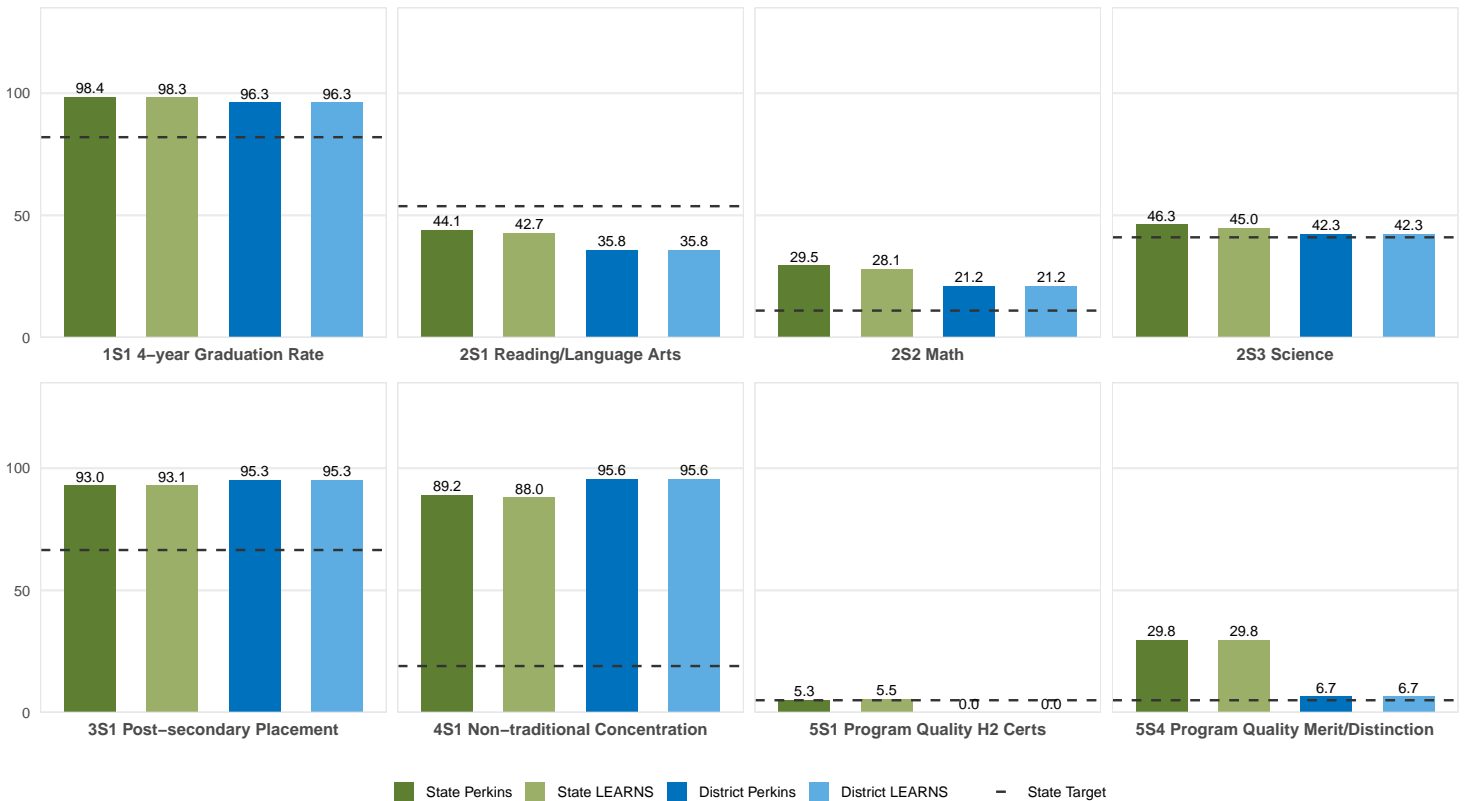

2025 CTE SUMMARY REPORT

GOSNELL SCHOOL DISTRICT

Enrollment includes Grades 8–12 students.

PERFORMANCE SCORES RELATIVE TO TARGETS

CTE Concentrators

A [comprehensive program report](#) is available for more detailed information on all performance measures.