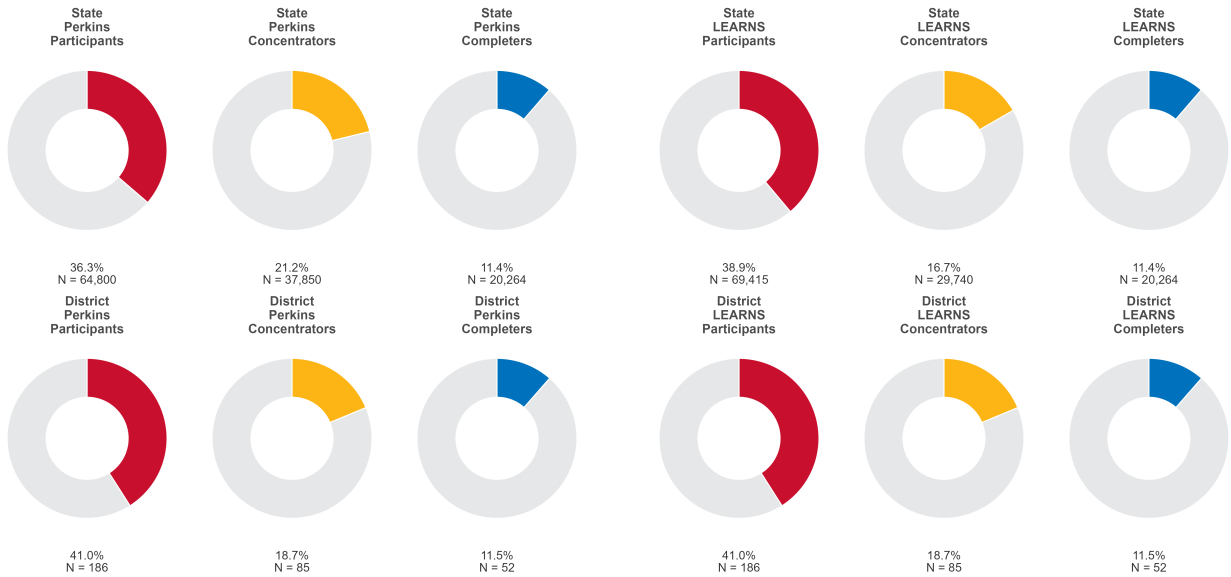

2025 CTE SUMMARY REPORT

GOSNELL SCHOOL DISTRICT

Enrollment includes Grades 8–12 students.

PERFORMANCE SCORES RELATIVE TO TARGETS

CTE Concentrators

A [comprehensive program report](#) is available for more detailed information on all performance measures.