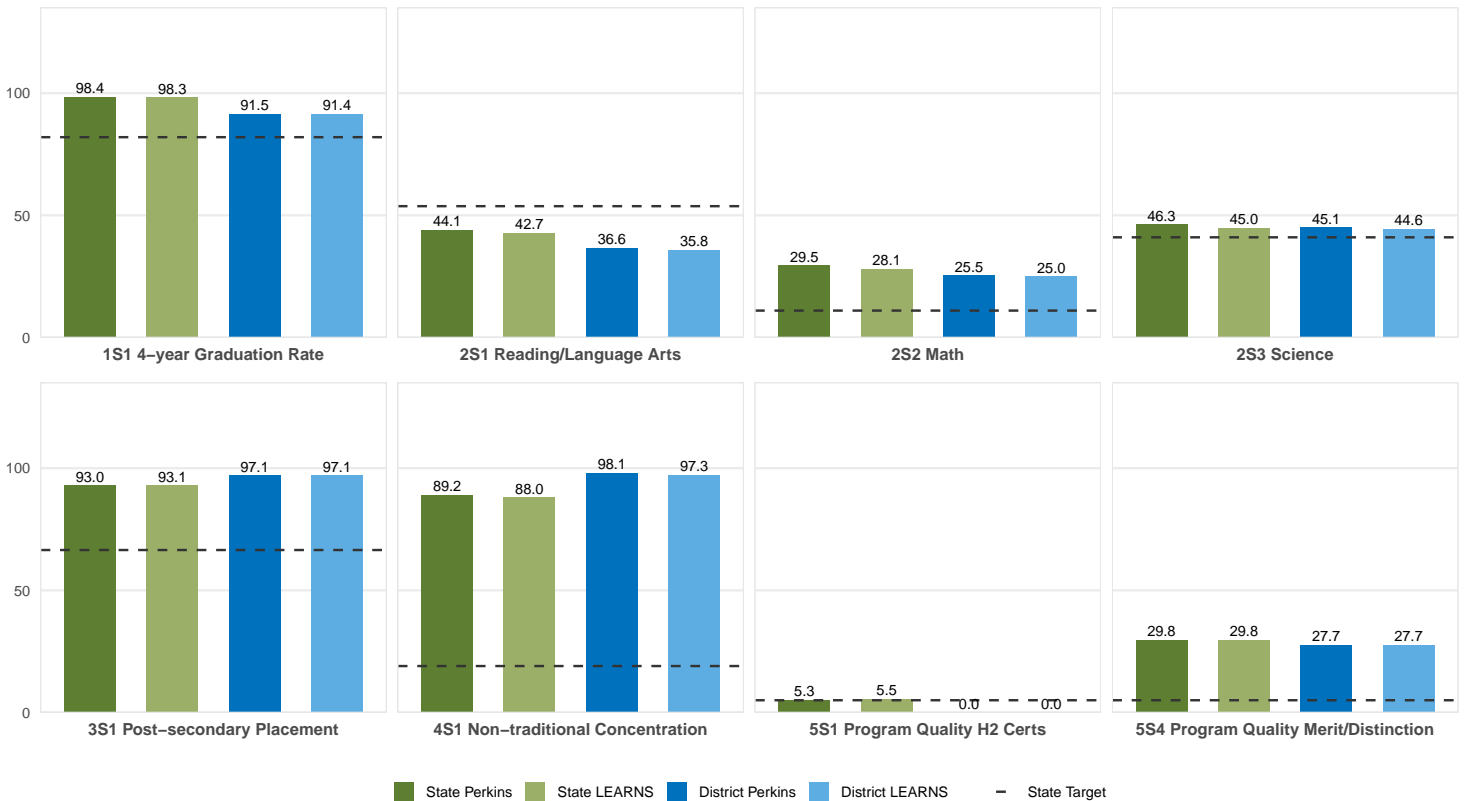

2025 CTE SUMMARY REPORT

MANILA SCHOOL DISTRICT

Enrollment includes Grades 8–12 students.

PERFORMANCE SCORES RELATIVE TO TARGETS

CTE Concentrators

A [comprehensive program report](#) is available for more detailed information on all performance measures.