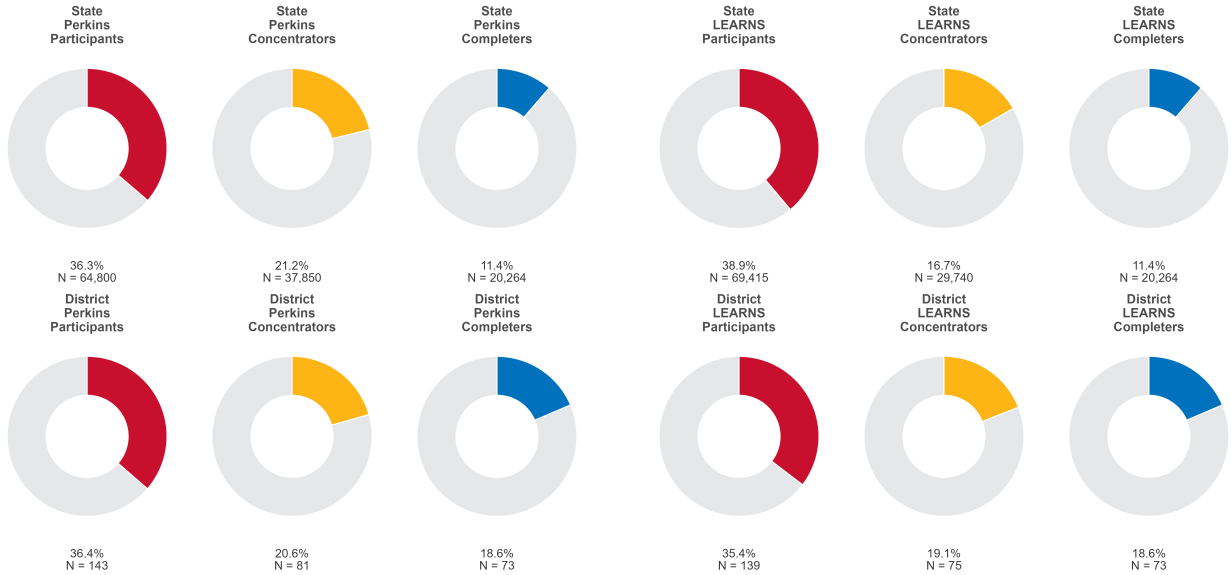

2025 CTE SUMMARY REPORT

MANILA SCHOOL DISTRICT

Enrollment includes Grades 8–12 students.

PERFORMANCE SCORES RELATIVE TO TARGETS

CTE Concentrators

A [comprehensive program report](#) is available for more detailed information on all performance measures.