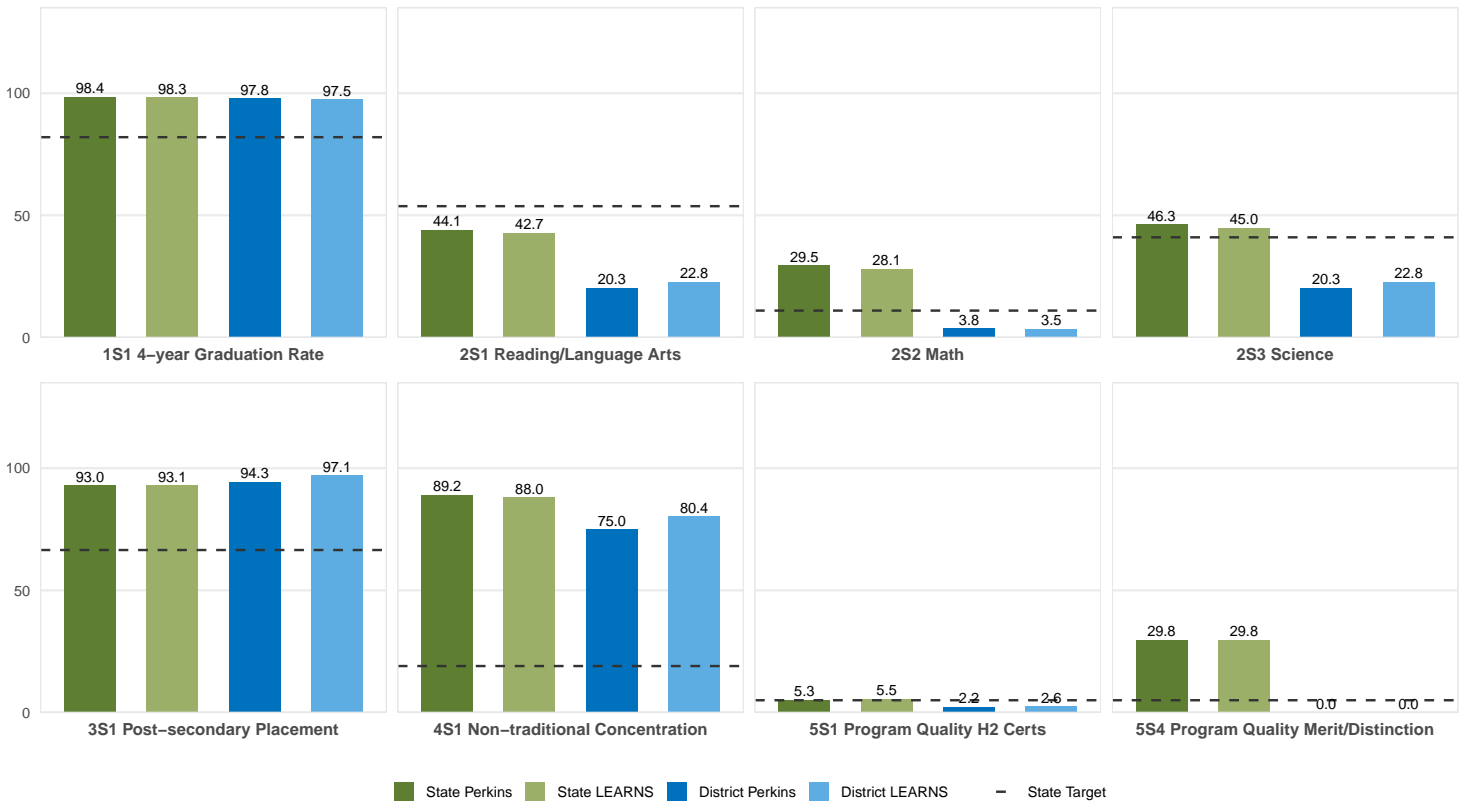

2025 CTE SUMMARY REPORT

OSCEOLA SCHOOL DISTRICT

Enrollment includes Grades 8–12 students.

PERFORMANCE SCORES RELATIVE TO TARGETS

CTE Concentrators

A [comprehensive program report](#) is available for more detailed information on all performance measures.