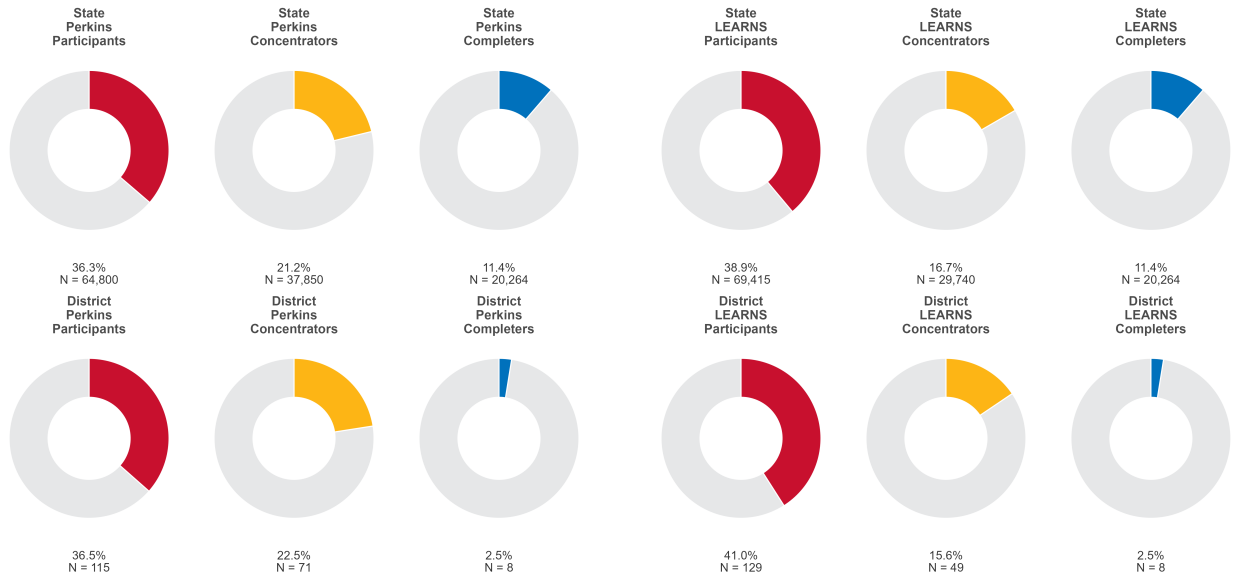

2025 CTE SUMMARY REPORT

OSCEOLA SCHOOL DISTRICT

Enrollment includes Grades 8–12 students.

PERFORMANCE SCORES RELATIVE TO TARGETS

CTE Concentrators

A [comprehensive program report](#) is available for more detailed information on all performance measures.