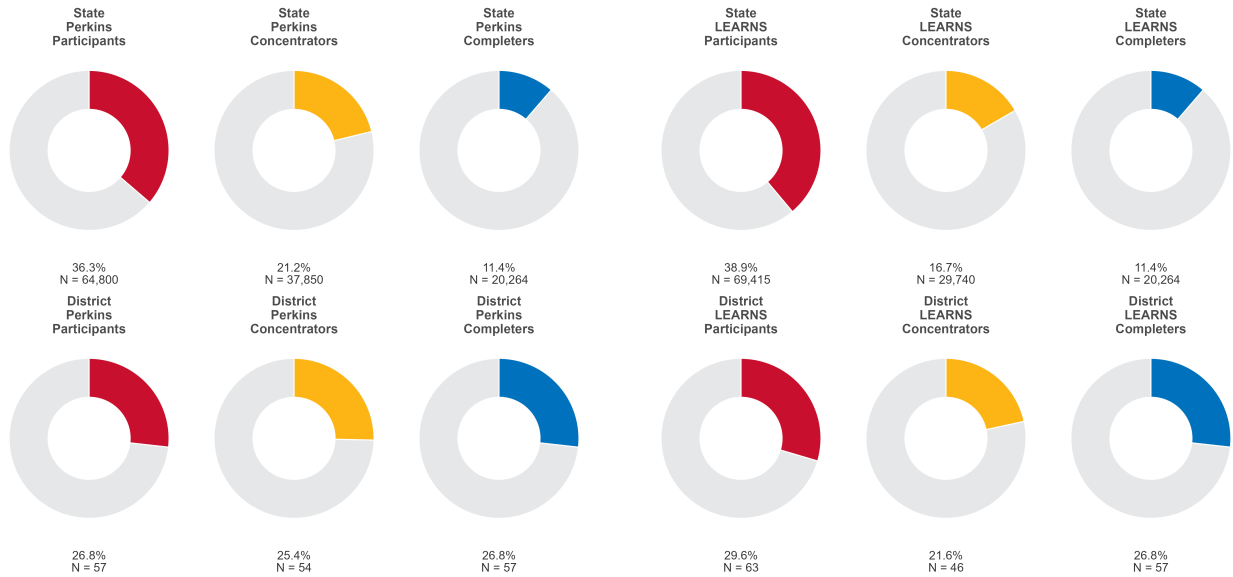

2025 CTE SUMMARY REPORT

CADDO HILLS SCHOOL DISTRICT

Enrollment includes Grades 8–12 students.

PERFORMANCE SCORES RELATIVE TO TARGETS

CTE Concentrators

A [comprehensive program report](#) is available for more detailed information on all performance measures.