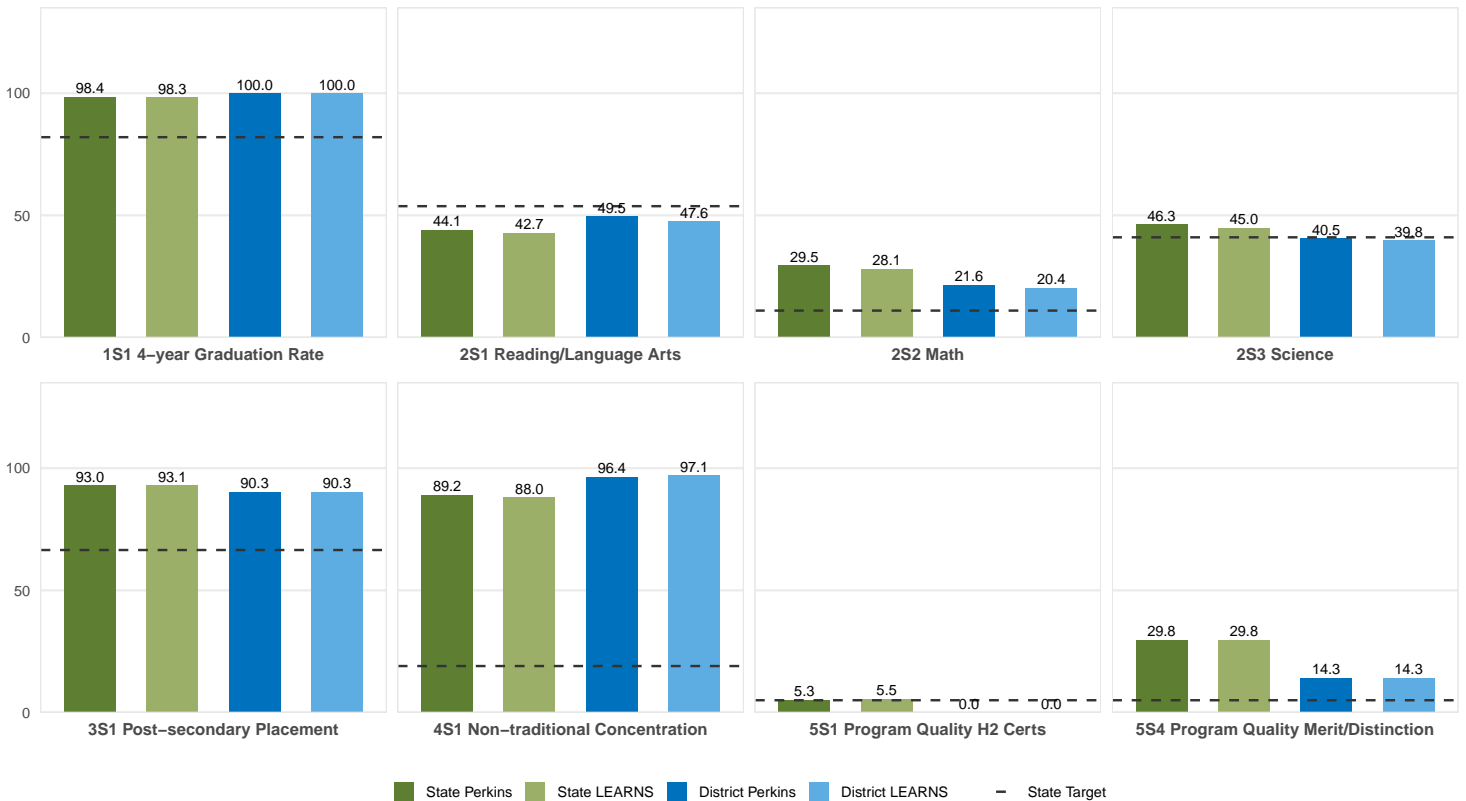

2025 CTE SUMMARY REPORT

CADDO HILLS SCHOOL DISTRICT

Enrollment includes Grades 8–12 students.

PERFORMANCE SCORES RELATIVE TO TARGETS

CTE Concentrators

A [comprehensive program report](#) is available for more detailed information on all performance measures.