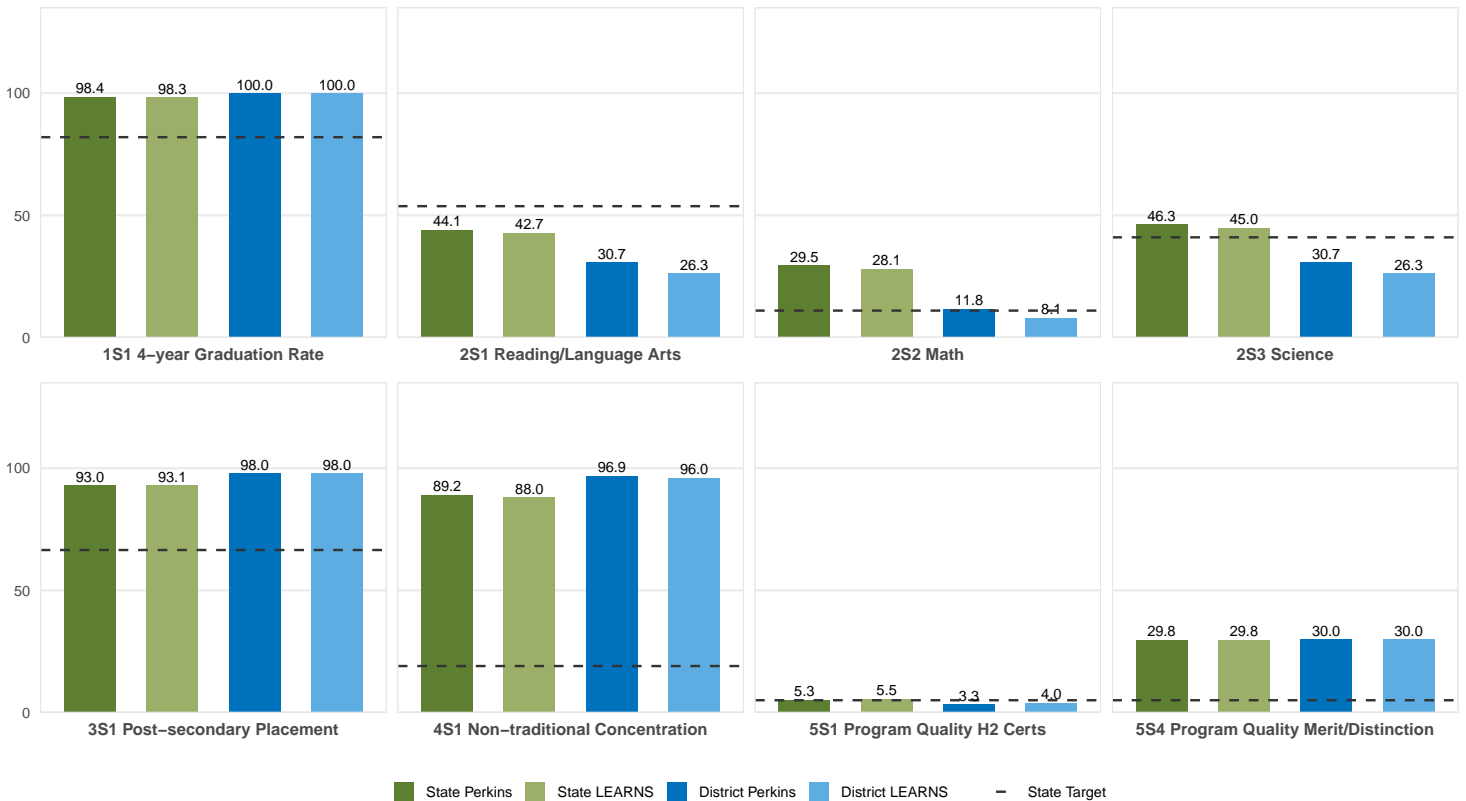

2025 CTE SUMMARY REPORT

PRESCOTT SCHOOL DISTRICT

Enrollment includes Grades 8–12 students.

PERFORMANCE SCORES RELATIVE TO TARGETS

CTE Concentrators

A [comprehensive program report](#) is available for more detailed information on all performance measures.