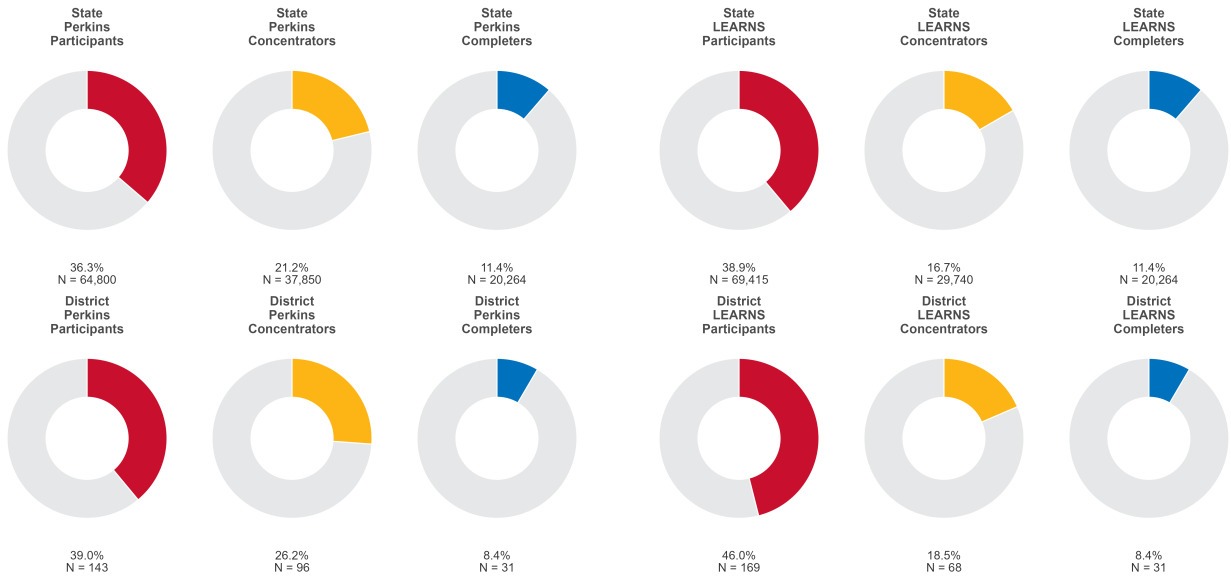

2025 CTE SUMMARY REPORT

PRESCOTT SCHOOL DISTRICT

Enrollment includes Grades 8–12 students.

PERFORMANCE SCORES RELATIVE TO TARGETS

CTE Concentrators

A [comprehensive program report](#) is available for more detailed information on all performance measures.