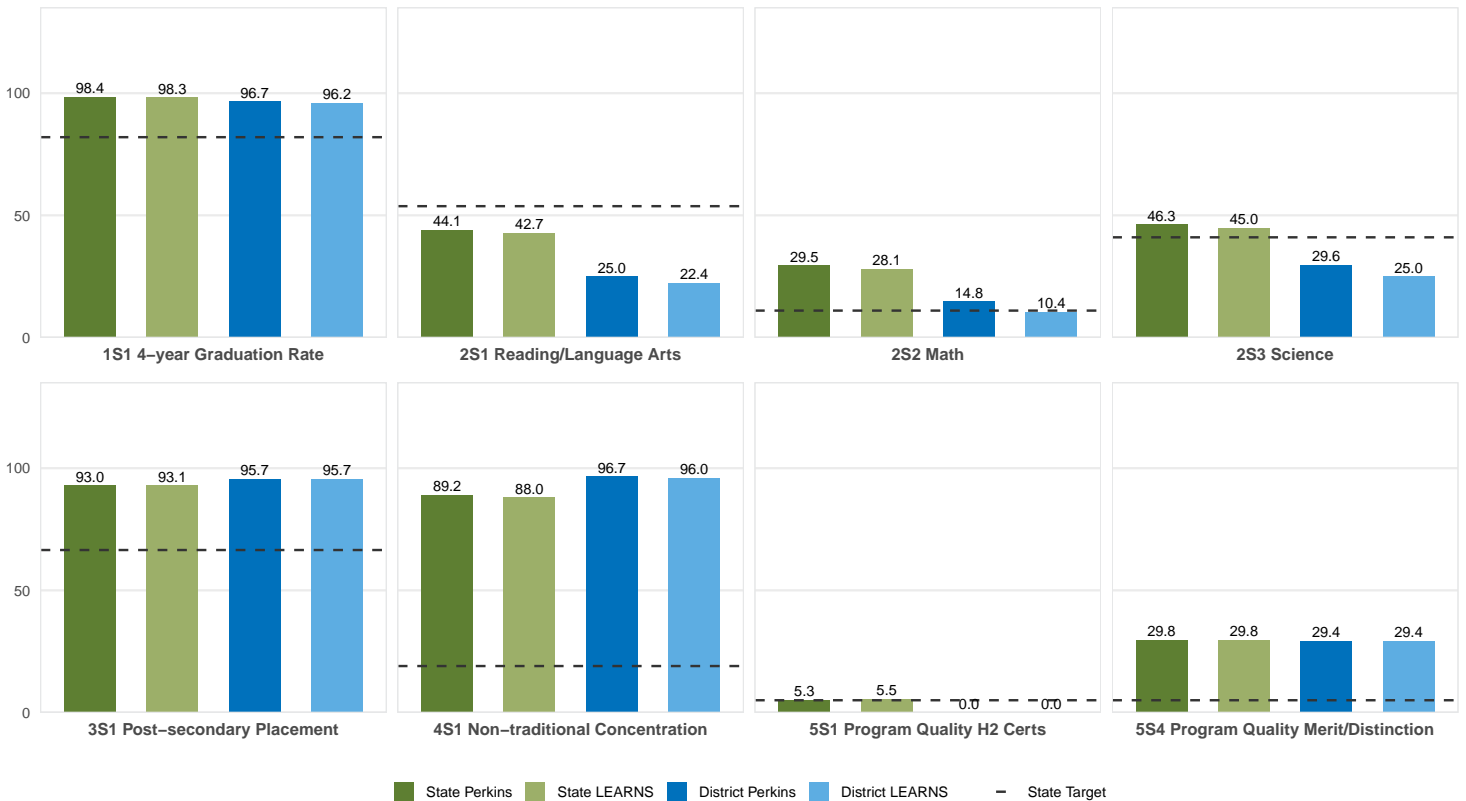

2025 CTE SUMMARY REPORT

DEER-MT. JUDEA SCHOOL DISTRICT

Enrollment includes Grades 8–12 students.

PERFORMANCE SCORES RELATIVE TO TARGETS

CTE Concentrators

A [comprehensive program report](#) is available for more detailed information on all performance measures.