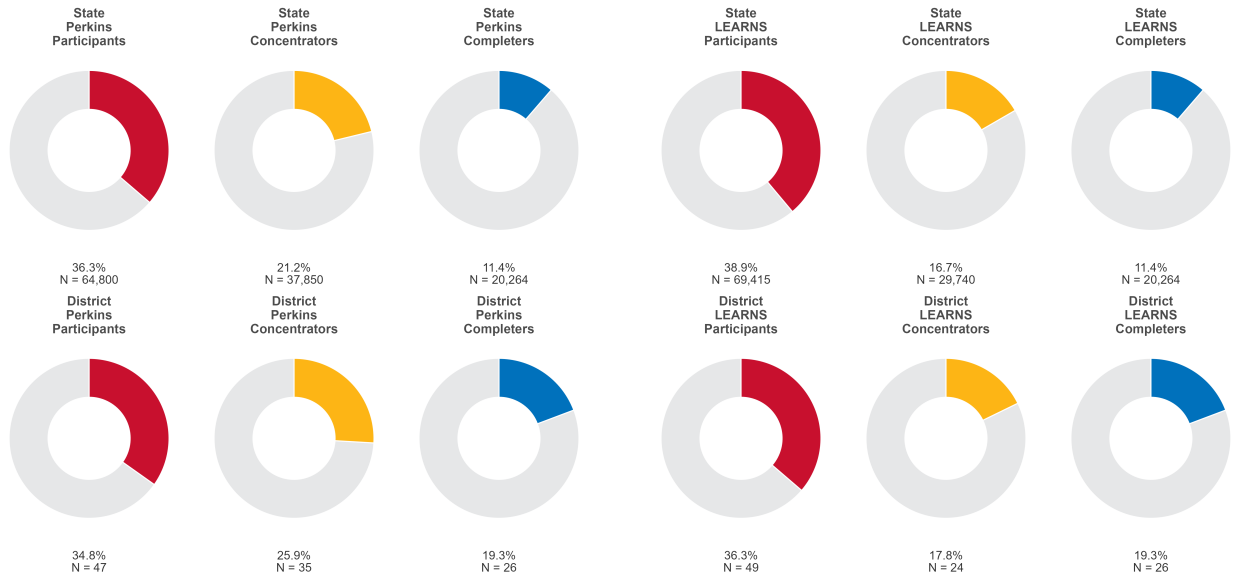

2025 CTE SUMMARY REPORT

DEER-MT. JUDEA SCHOOL DISTRICT

Enrollment includes Grades 8–12 students.

PERFORMANCE SCORES RELATIVE TO TARGETS

CTE Concentrators

A [comprehensive program report](#) is available for more detailed information on all performance measures.