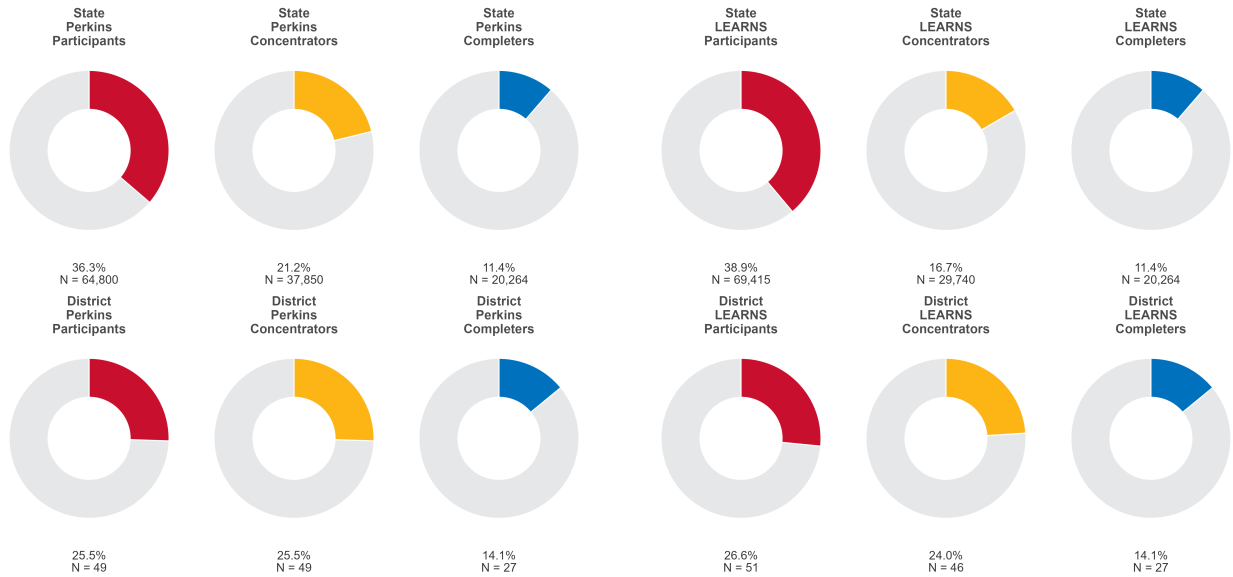

2025 CTE SUMMARY REPORT

BEARDEN SCHOOL DISTRICT

Enrollment includes Grades 8–12 students.

PERFORMANCE SCORES RELATIVE TO TARGETS

CTE Concentrators

A [comprehensive program report](#) is available for more detailed information on all performance measures.