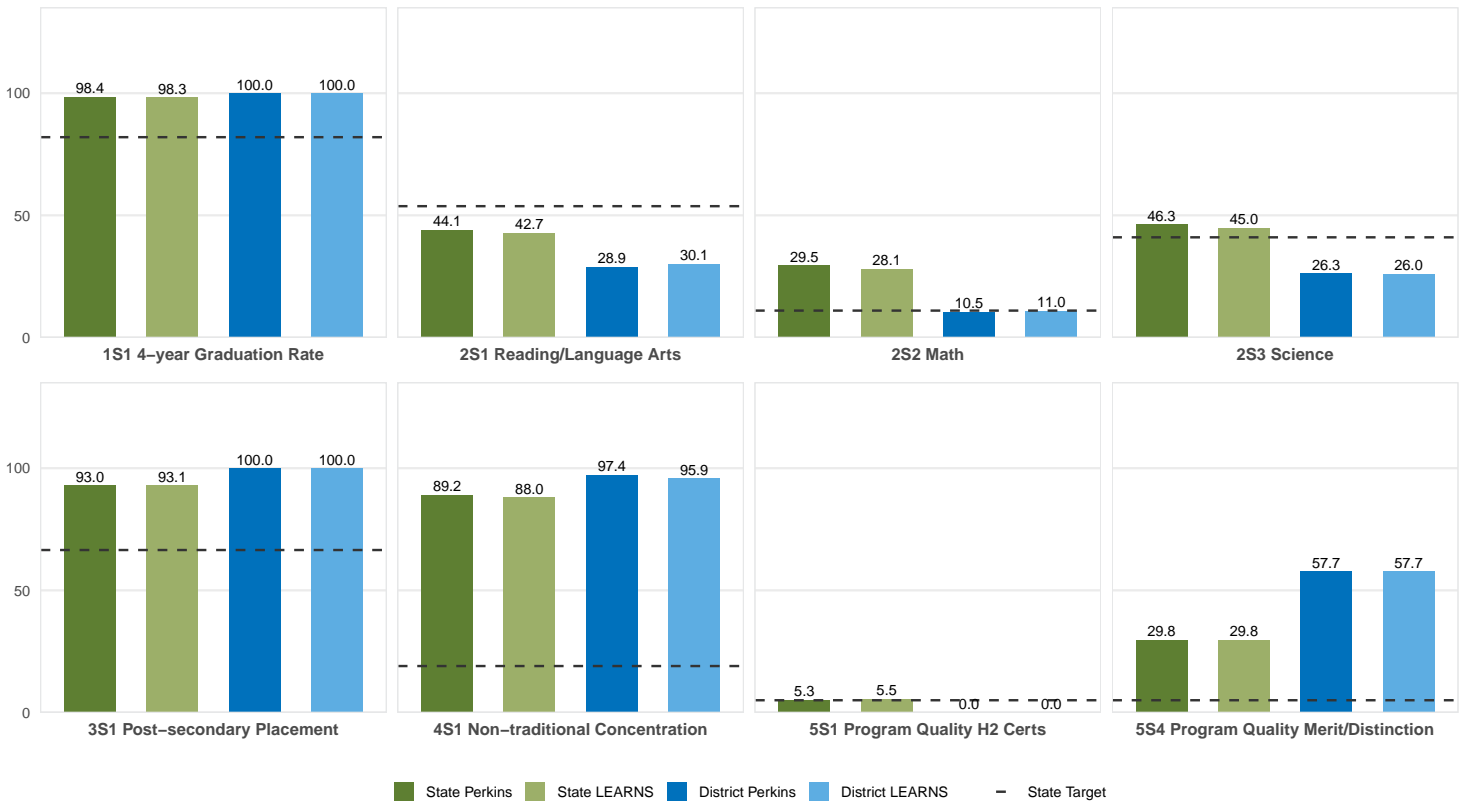

2025 CTE SUMMARY REPORT

BEARDEN SCHOOL DISTRICT

Enrollment includes Grades 8–12 students.

PERFORMANCE SCORES RELATIVE TO TARGETS

CTE Concentrators

A [comprehensive program report](#) is available for more detailed information on all performance measures.