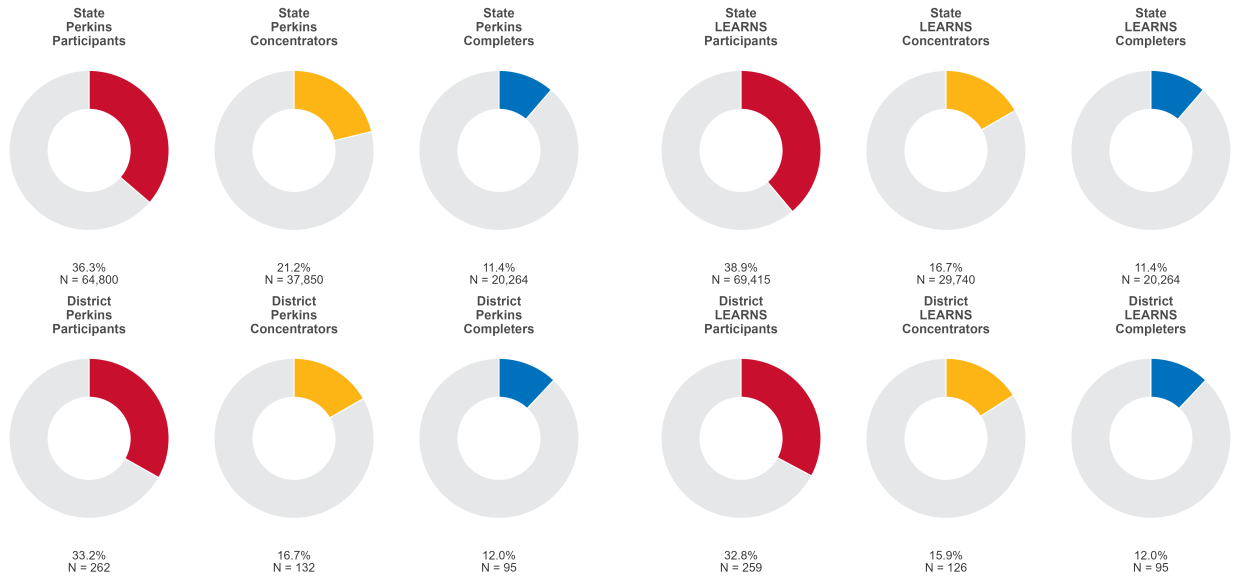

2025 CTE SUMMARY REPORT

CAMDEN FAIRVIEW SCHOOL DISTRICT

Enrollment includes Grades 8–12 students.

PERFORMANCE SCORES RELATIVE TO TARGETS

CTE Concentrators

A [comprehensive program report](#) is available for more detailed information on all performance measures.