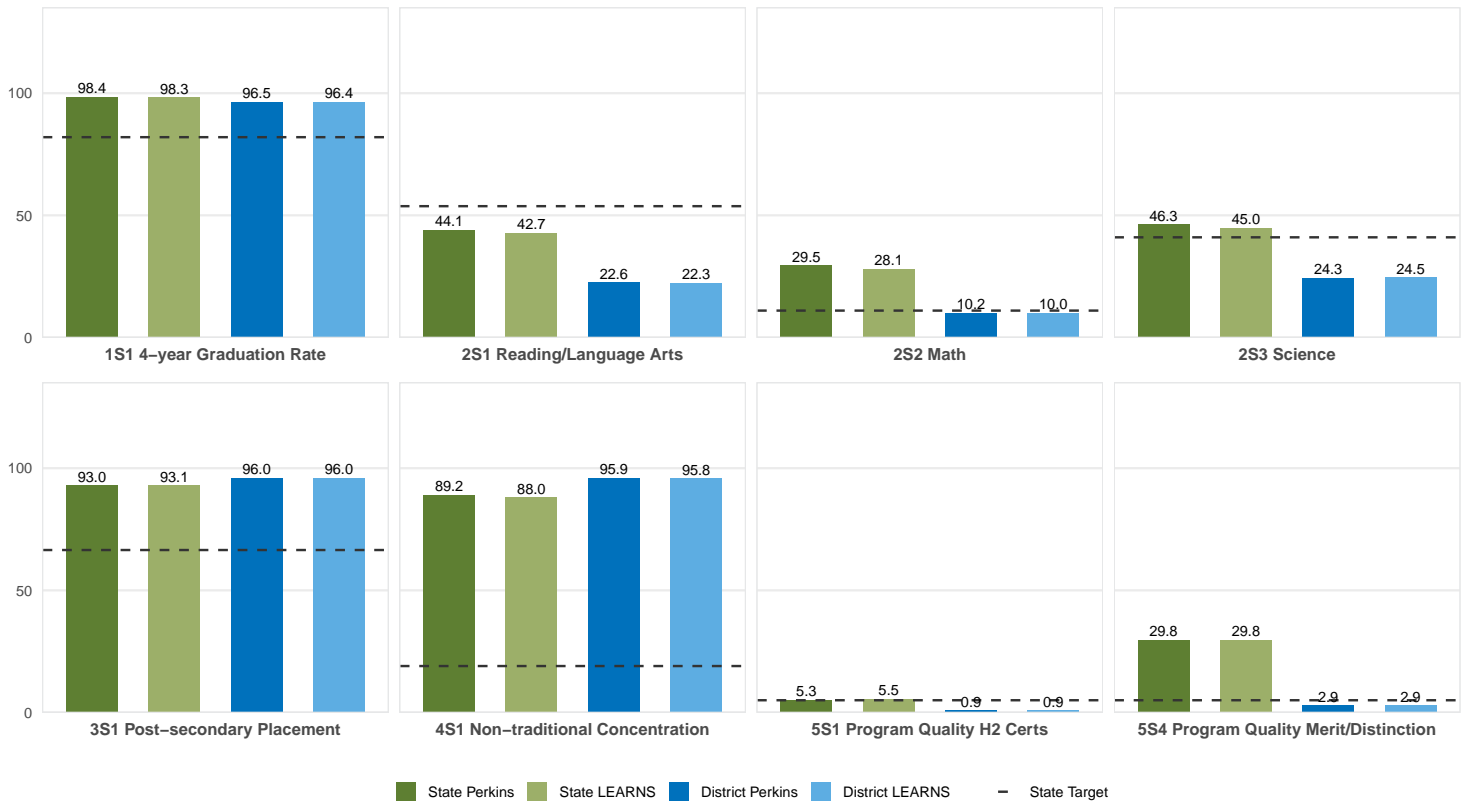

2025 CTE SUMMARY REPORT

CAMDEN FAIRVIEW SCHOOL DISTRICT

Enrollment includes Grades 8–12 students.

PERFORMANCE SCORES RELATIVE TO TARGETS

CTE Concentrators

A [comprehensive program report](#) is available for more detailed information on all performance measures.