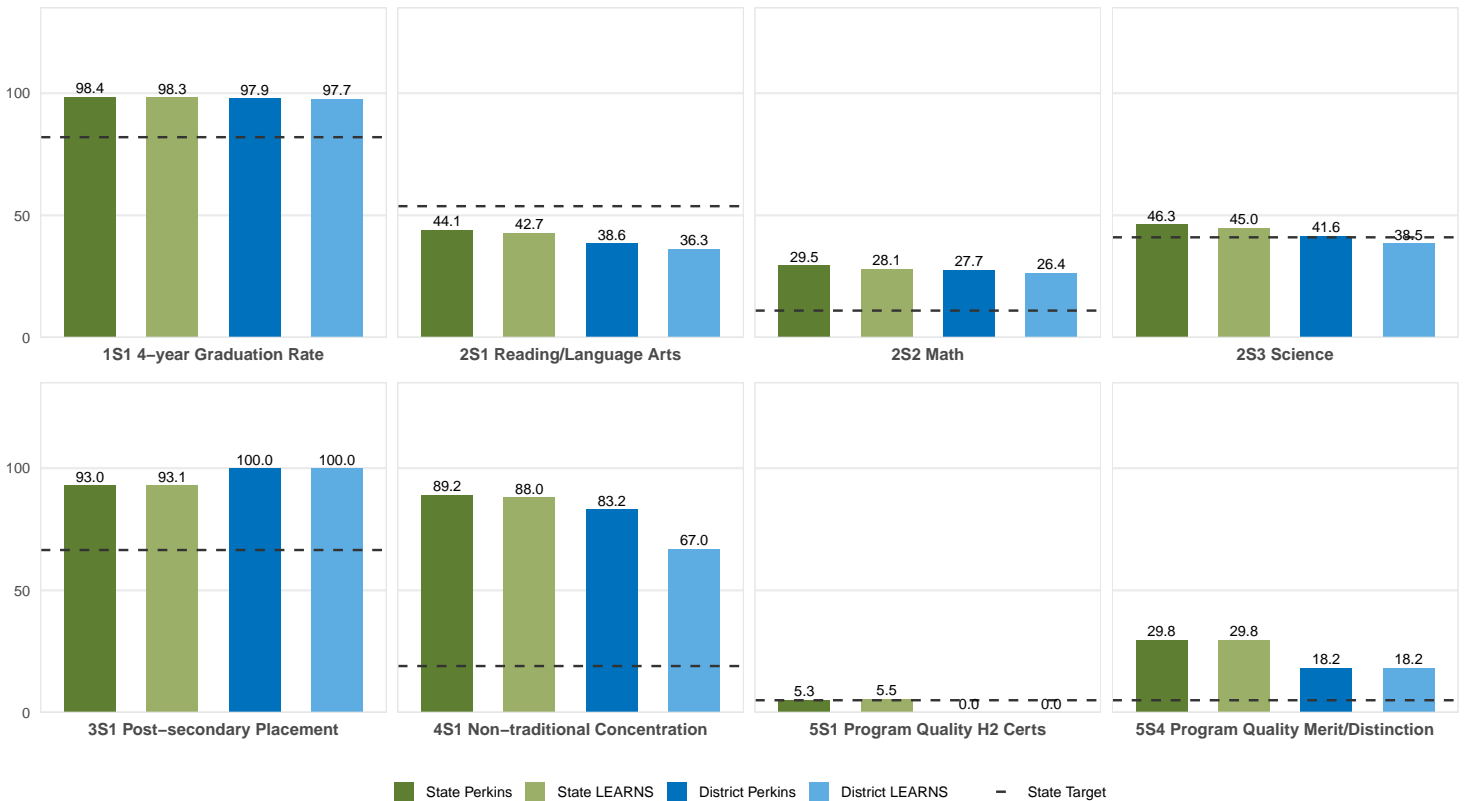

2025 CTE SUMMARY REPORT

EAST END SCHOOL DISTRICT

Enrollment includes Grades 8–12 students.

PERFORMANCE SCORES RELATIVE TO TARGETS

CTE Concentrators

A [comprehensive program report](#) is available for more detailed information on all performance measures.