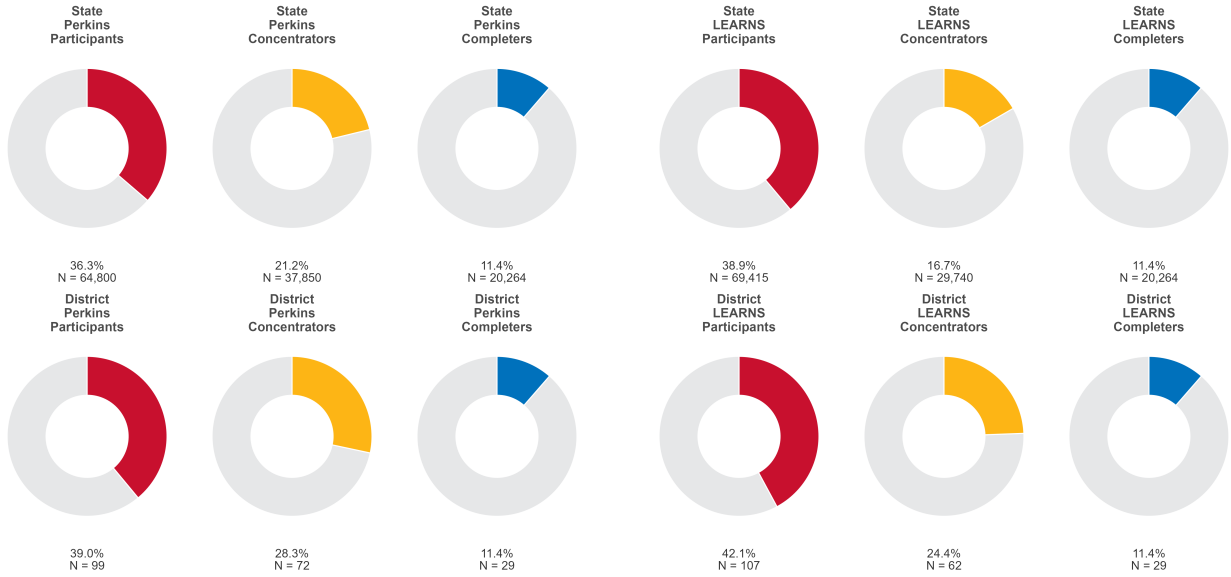

2025 CTE SUMMARY REPORT

EAST END SCHOOL DISTRICT

Enrollment includes Grades 8–12 students.

PERFORMANCE SCORES RELATIVE TO TARGETS

CTE Concentrators

A [comprehensive program report](#) is available for more detailed information on all performance measures.